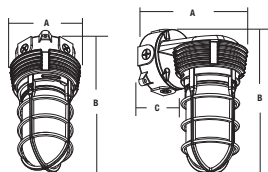

VBGL/VWGL

Wet Location LED Vaportites

- Compact size measuring only 5.2" x 10.4" (wall mount version slightly larger)
- 757 lumens, 11w system, 70 LPW
- Frosted glass lens distributes light evenly without any LED brightness or glare
- Pendant mount version accommodates traditional ½" x 14 NPS threaded conduit
- 120-277V operation, 50/60Hz
- Rugged die-cast aluminum housing with removable cast aluminum guard and vandal resistant set screws included, gray finish
- IP66, listed to UL1598 for use in wet locations (unit is not rated for use in hazardous locations)
- Four color multi-language merchandising carton with application details
- Color globe accessories available: Green, Blue, Yellow and Red

tradeSELECT®

VAPORTITES

STOCK ORDERING INFORMATION

Catalog Number	Construction	Mount	System Wattage	# Drivers/Current	Voltage	Color Temperature	Delivered Lumens	LPW	Weight lbs. (kg)	PKG. CODE
VBGL-1	Globe refractor	Ceiling/Pendant	11	1@250mA	120-277V	4000K	757	70	3.4 (1.54)	FCC
VWGL-1	Globe refractor	Wall	11	1@250mA	120-277V	4000K	757	70	3.6 (1.63)	FCC

PERFORMANCE INFORMATION

Series Number	Equivalency		Energy Savings
	INC	CFL	
VBGL-1	150w	32w	88%
VWGL-1	150w	32w	88%

DIMENSIONS

	A	B	C
VBGL-1	5.2"	10.4"	-
	132 mm	263 mm	-
VWGL-1	7.3"	11.0"	5.2"
	186 mm	280 mm	132 mm