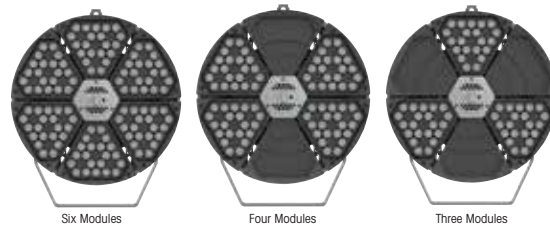

DIMENSIONS

A	B	C	D	E	F	Weight	EPA
23.5"	28.3"	12.0"	15.6"	32.66"	26.32	100 lbs.	4.2
597 mm	719 mm	305 mm	401 mm	812 mm	668 mm	45 kg	Ft.²

EPA without visor 3.9