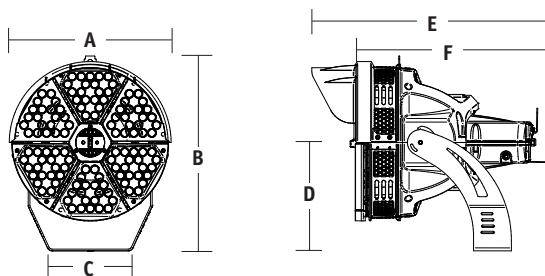

MADE-TO-ORDER ORDERING INFORMATION

SERIES	MOUNT	ENGINE-WATTS	CCT	DISTRIBUTION	VOLTAGE	CORD	CONTROL OPTIONS	OPTIONS
VFS	Y Yoke	63L-440 440w, 45,000 lm	3K7 3000K, 70 CRI	2 2x2	277 277V	3C 3' Prewired SEOWA cord	CD Continuous dimming	LGC Less Glare Control
	UMY Under Mount Yoke	84L-660 660w, 60,000 lm	4K7 4000K, 70 CRI	3 3x3	347 347V	6C 6' Prewired SEOWA Cord	SWP SiteSync pre-Comm	SF Single Fuse
		126L-880 880w, 90,000 lm	5K7 5000K, 70 CRI	4 4x4	480 480V	12C ² 12' Prewired SEOWA Cord	SWF SiteSync field-Comm	DF Double Fuse
			4K8 4000K, 80 CRI	5 5x5			NXWE NX Fixture Module	GL Glass Lens
			5K8 5000K, 80 CRI	AV Aviation Optics ¹			DMX DMX/RDM	
			57K8 5700K, 80 CRI					
			4K9 4000K, 90 CRI					
			5K9 5000K, 90 CRI					
			57K9 5700K, 90 CRI					

* When ordering SiteSync at least one of these two interface options must be ordered per project.
 + If needed, an additional Bridge Node can be ordered.

DIMENSIONS

A	B	C	D	E	F	Weight	EPA
23.5"	28.3"	12.0"	15.6"	32.66"	26.32	100 lbs.	4.2
597 mm	719 mm	305 mm	401 mm	812 mm	668 mm	45 kg	Ft. ²