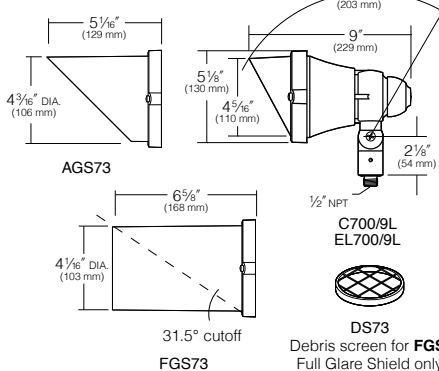

**C700/9L
EL700/9L**