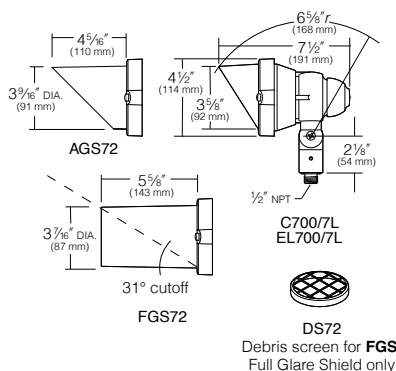

SCARAB ACCENT LIGHTING

**C700/7L
EL700/7L**