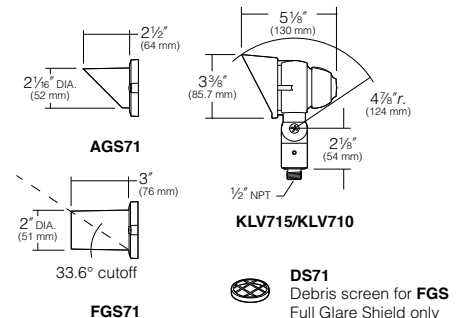

SCARAB ACCENT LIGHTING

DS71
Debris screen for FGS Full Glare Shield only