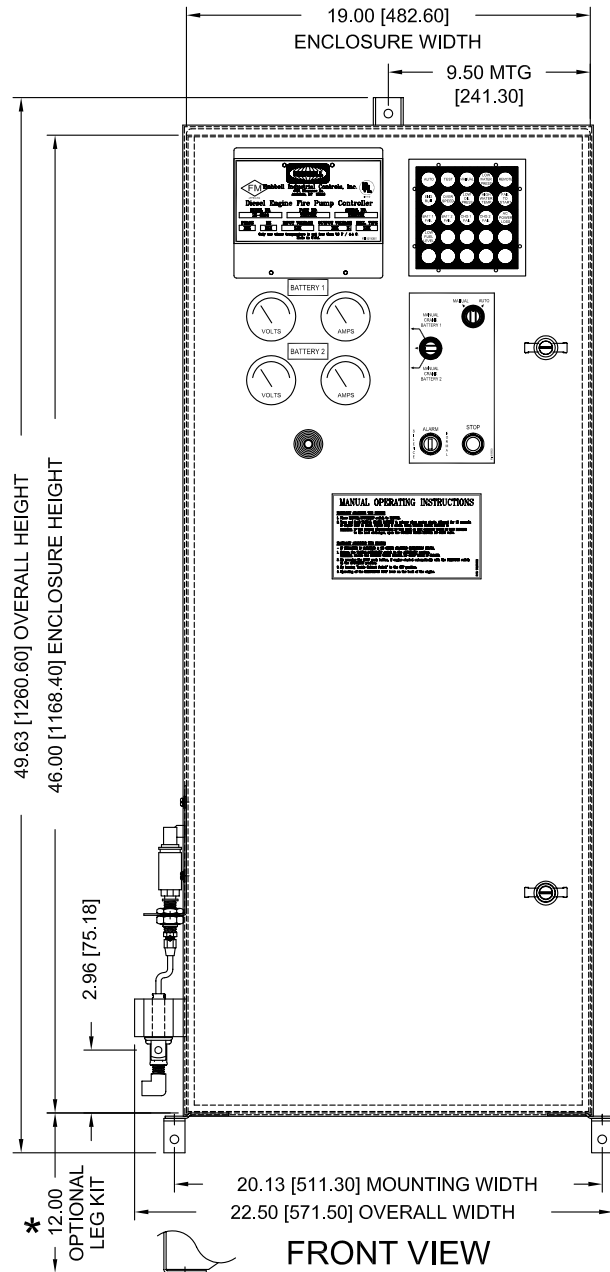

Dimensions and Data

Diesel Engine Fire Pump Controller

LX-3000

Hubbell Industrial Controls, Inc.
4301 Cheyenne Drive, Archdale, N.C. 27263

DATE:	11/12/2003	REV.	B
DRAWING NUMBER:		30AE0011	