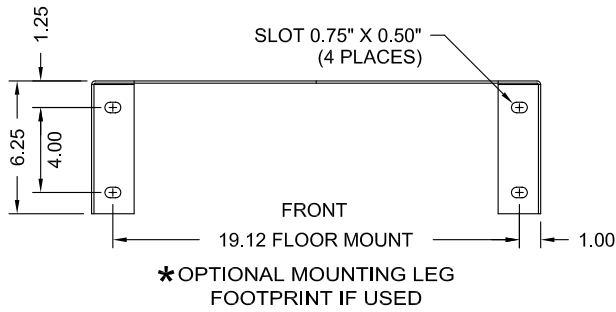

Dimensions and Data

Diesel Engine Fire Pump Controller

LX-3000

Hubbell Industrial Controls, Inc.
4301 Cheyenne Drive, Archdale, N.C. 27263

DATE:	11/12/2003	REV.	B
DRAWING NUMBER:		30AE0011	