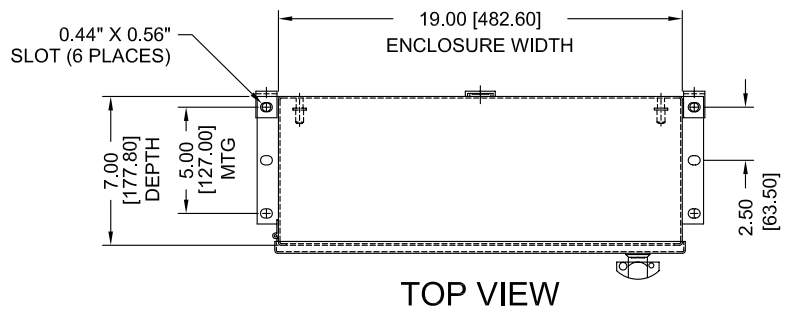

Dimensions and Data

Diesel Engine Fire Pump Controller

LX-3000

Hubbell Industrial Controls, Inc.
4301 Cheyenne Drive, Archdale, N.C. 27263

DATE:	11/12/2003	REV.	B
DRAWING NUMBER:		30AE0011	