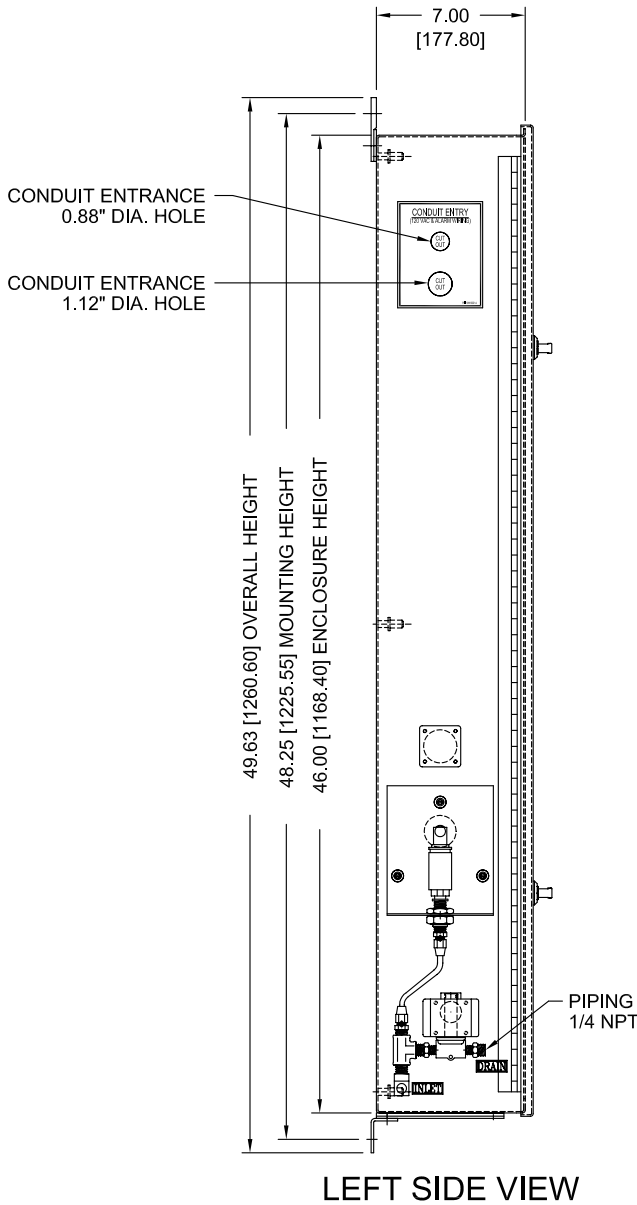

Dimensions and Data

Diesel Engine Fire Pump Controller

LX-3000

Hubbell Industrial Controls, Inc.
4301 Cheyenne Drive, Archdale, N.C. 27263

DATE:	11/12/2003	REV.	B
DRAWING NUMBER:		30AE0011	