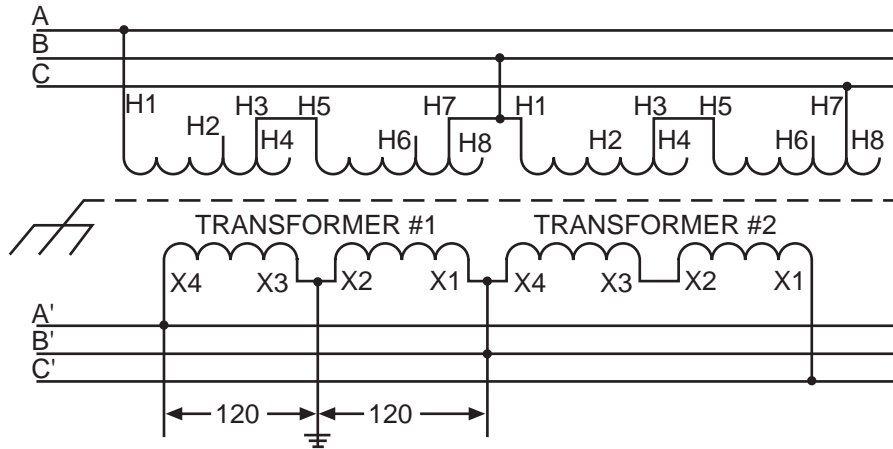

OPEN DELTA HI-LEG
 INPUT 480 VOLTS 3Ø 60HZ

OUTPUT 120/240 VOLTS 60HZ

TRANSFORMER #1		TRANSFORMER #2		KVA	
CATALOG NO.	QTY.	CATALOG NO.	QTY.	3Ø	1Ø
T-2-53014-4S	1	T-2-53013-4S	1	5.19	1.0

Acme Electric Corporation