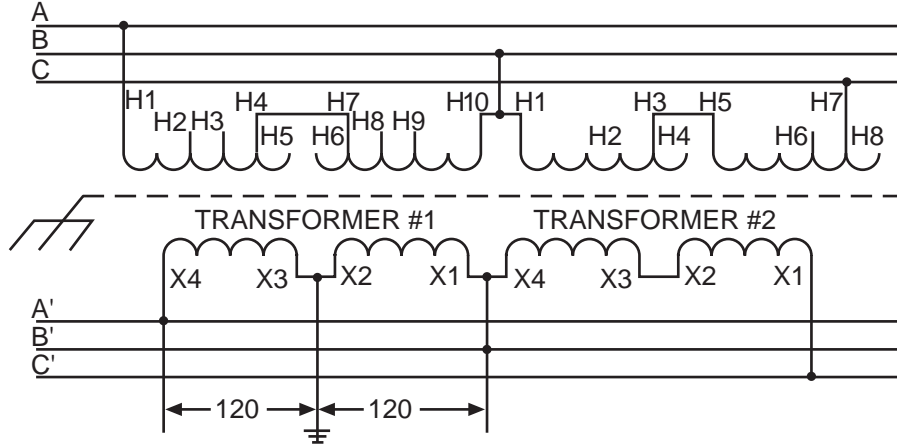

OPEN DELTA HI-LEG  
 INPUT 480 VOLTS 3Ø 60HZ

OUTPUT 120/240 VOLTS 60HZ

TRANSFORMER #1		TRANSFORMER #2		KVA	
CATALOG NO.	QTY.	CATALOG NO.	QTY.	3Ø	1Ø
T-2-53515-3S	1	T-2-53014-4S	1	8.6	2.5

**Acme Electric Corporation**