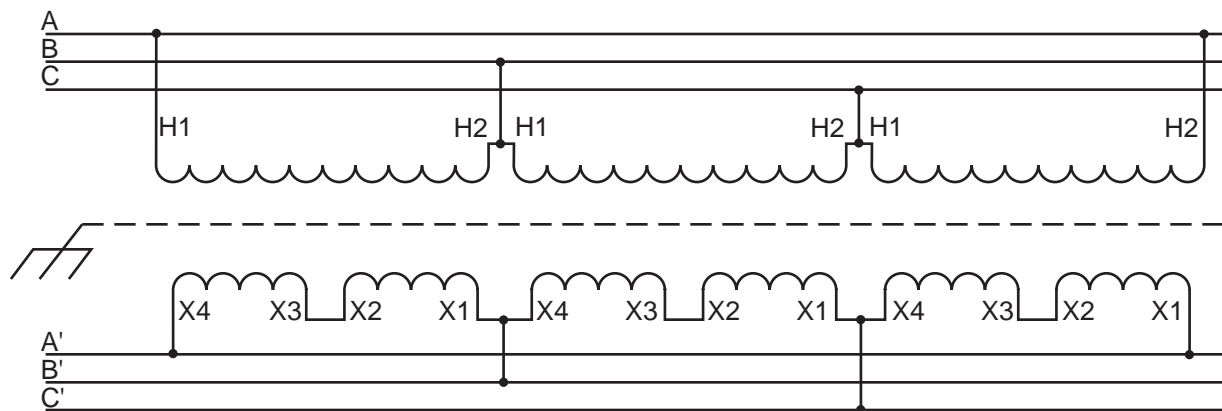

INPUT 600 VOLT DELTA 3Ø 60 HZ 3 WIRE

OUTPUT 240 VOLT DELTA 3Ø 60 HZ 3 WIRE

CATALOG NO.	3Ø KVA	QTY.
T-2-53110-S	3	3
T-2-53111-S	4.5	3
T-2-53112-S	6	3

INPUT AND OUTPUT CAN BE REVERSE CONNECTED

Power Distribution Products Division