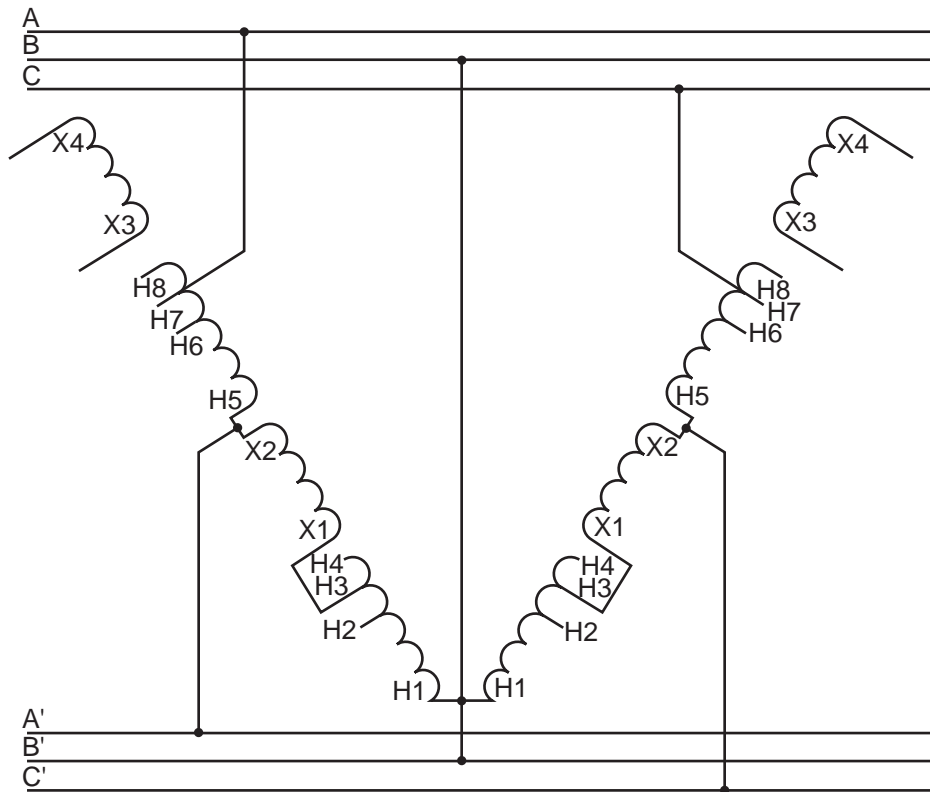

INPUT 380 VOLTS 50/60HZ 3 WIRE

OUTPUT 228 VOLTS 50/60HZ 3 WIRE

CATALOG NO.	3Ø KVA	QTY.
T-2-53013-4S	4.2	2
T-2-53014-4S	7.0	2

INPUT AND OUTPUT CAN BE REVERSE CONNECTED
 NOTE - TAPE LEADS INDIVIDUALLY. DO NOT SHORT TOGETHER.