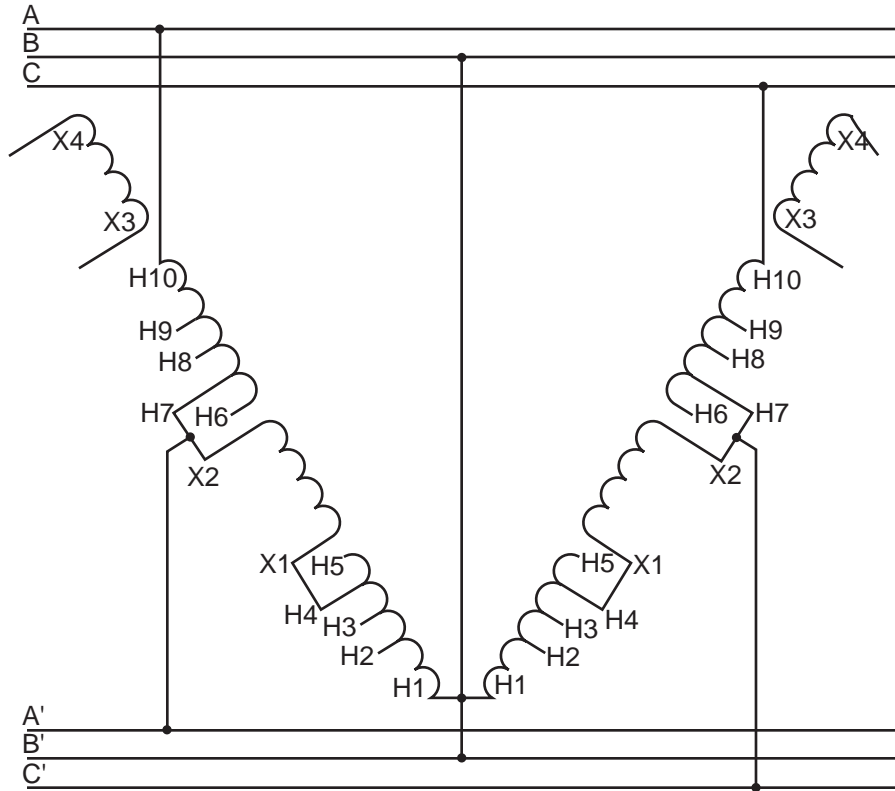

INPUT 380 VOLTS 50/60HZ 3 WIRE

OUTPUT 228 VOLTS 50/60HZ 3 WIRE

CATALOG NO.	3Ø KVA	QTY.
T-2-53515-3S	10.4	2
T-2-53516-3S	13.7	2
T-2-53517-3S	20.8	2
T-2-53518-3S	34.5	2

INPUT AND OUTPUT CAN BE REVERSE CONNECTED
 NOTE - TAPE LEADS INDIVIDUALLY. DO NOT SHORT TOGETHER.