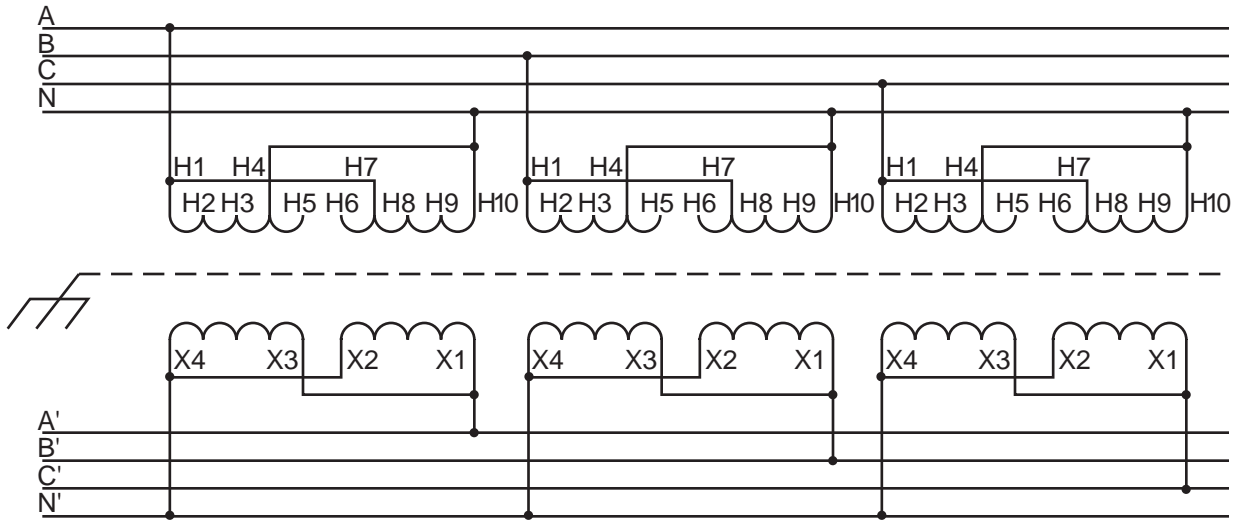

INPUT 416Y/240 VOLTS 3Ø 60 HZ 4 WIRE

OUTPUT 208Y/120 VOLTS 3Ø 60 HZ 4 WIRE

CATALOG NO.	3Ø KVA	QTY.
T-2-53515-3S	22.5	3
T-2-53516-3S	30	3
T-2-53517-3S	45	3
T-2-53518-3S	75	3

Acme Electric Corporation

Power Distribution Products Division