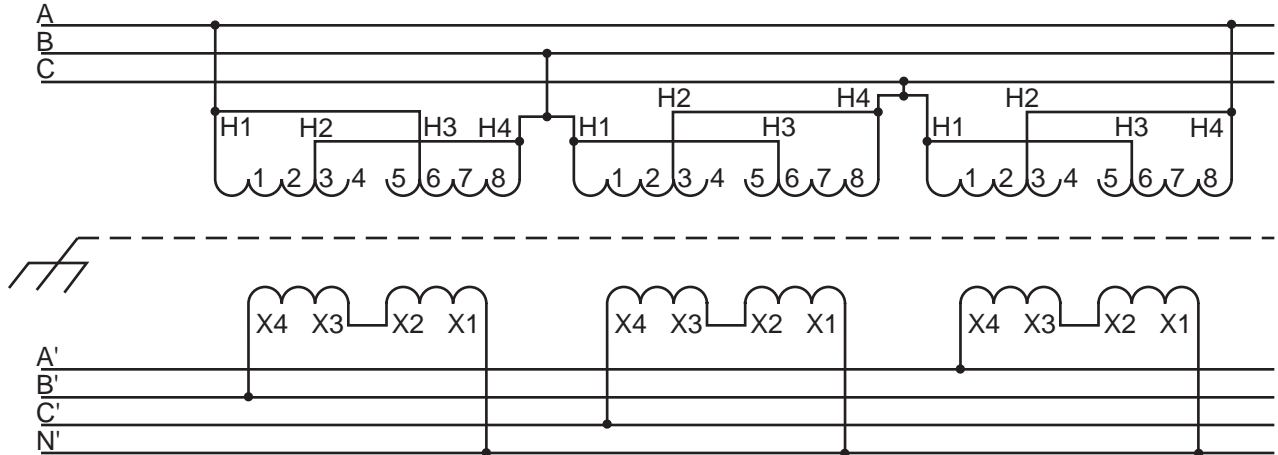

INPUT 208 VOLTS 3Ø 50/60 HZ 3 WIRE

OUTPUT 416Y/240 VOLTS 3Ø 50/60 HZ 4 WIRE

CATALOG NO.	1Ø KVA	3Ø KVA	QTY.
TF-2-69218-S	37.5	112.5	3
TF-2-69219-S	50	150	3
TF-2-69220-S	75	225	3
TF-2A-69221-S	100	300	3

INPUT AND OUTPUT CAN BE REVERSE CONNECTED