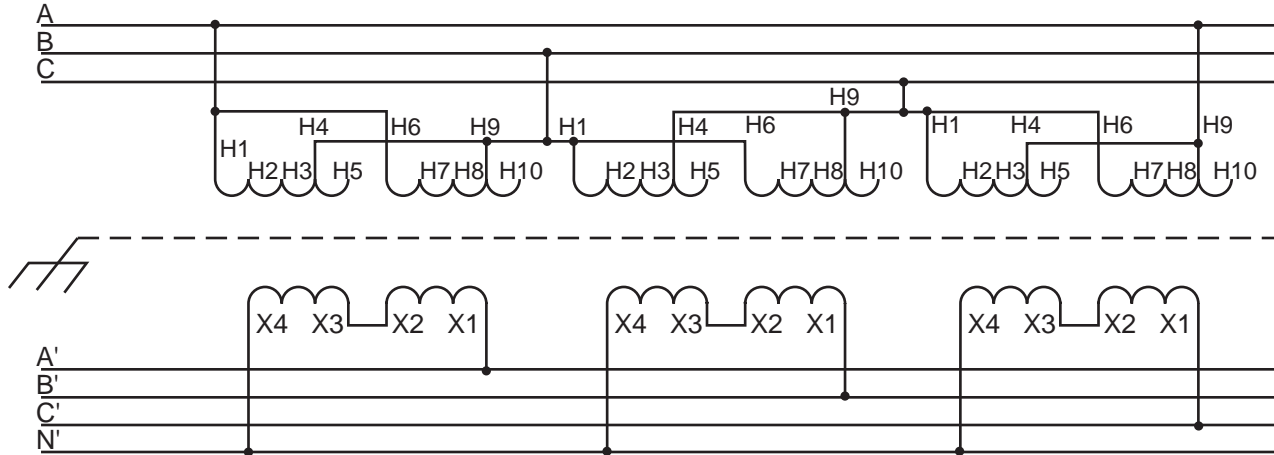

INPUT 208 VOLTS 3Ø 50/60 HZ 3 WIRE

OUTPUT 416Y/10 VOLTS 3Ø 50/60 HZ 4 WIRE

CATALOG NO.	1Ø KVA	3Ø KVA	QTY.
TF-2-17437-S	1	3	3
TF-2-17439-S	2	6	3
TF-2-49873-S	3	9	3
TF-2-52520-S	5	15	3
TF-2-52794-S	7.5	22.5	3
TF-2-52795-S	10	30	3
TF-2-52796-S	15	45	3
TF-2-52797-S	25	75	3

INPUT AND OUTPUT CAN BE REVERSE CONNECTED

Acme Electric Corporation

Power Distribution Products Division

4815 West Fifth Street
 Lumberton, NC 28358
 910-738-1121 Inside NC
 800-334-5214 Outside NC
 910-739-0024 Fax