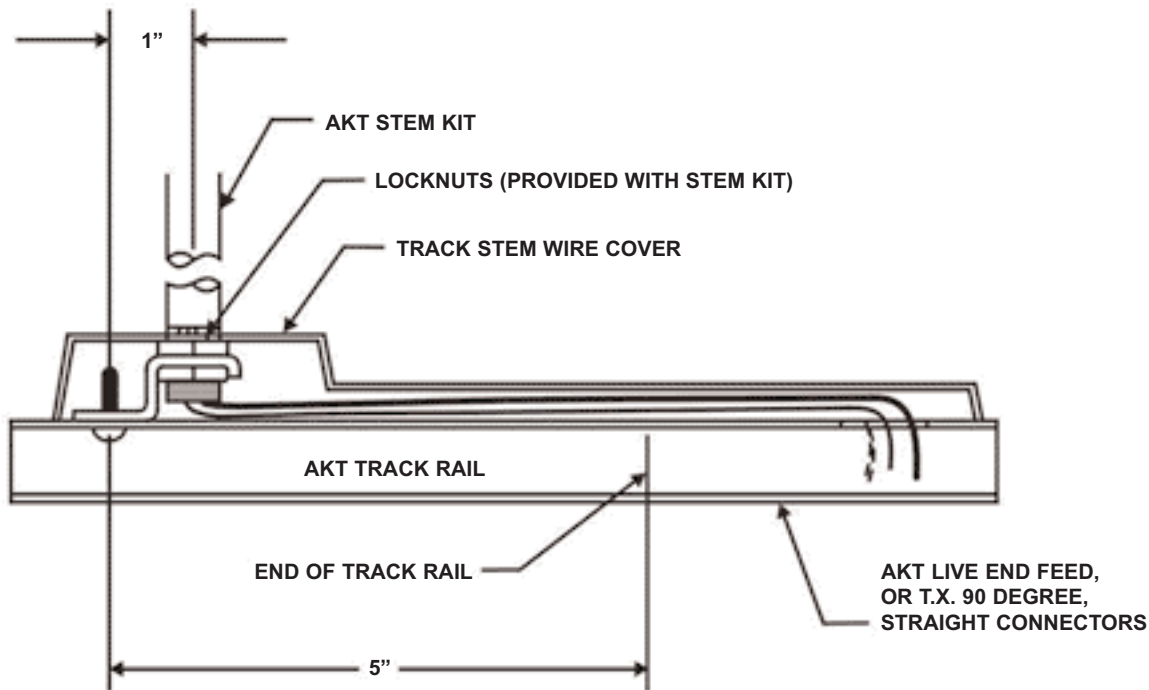

INSTALLATION INSTRUCTIONS ARCHITRAK® SYSTEM

INSTALLATION INSTRUCTIONS

FOR AKTWC TRACK STEM WIRE COVER

FOR USE WITH PRESCOLITE AKT TRACK SYSTEM ONLY

READ INSTALLATION INSTRUCTIONS BEFORE INSTALLING THE TRACK SYSTEM

SAVE INSTRUCTIONS FOR REFERENCE WHEN MAKING ADDITIONS TO OR CHANGES IN THE TRACK SYSTEM.

INSTALLATION

1. Refer to PRESCOLITE AKT series track for track installation instructions
2. Refer to track stem kit httsk for stem installation and wiring instructions.
3. Refer to AKT live end feed. For wiring instructions.
4. Before assembling stem to track assembly. Slide wire cover over stem. Assemble lock nuts to stem. Hook stem to z bracket, tighten locknuts.
5. Route wiring from stem along top of track pull through 7/8 dia. Ko in connector, wire according to instructions provided with connectors.
6. Slide track stem wire cover down over wiring.