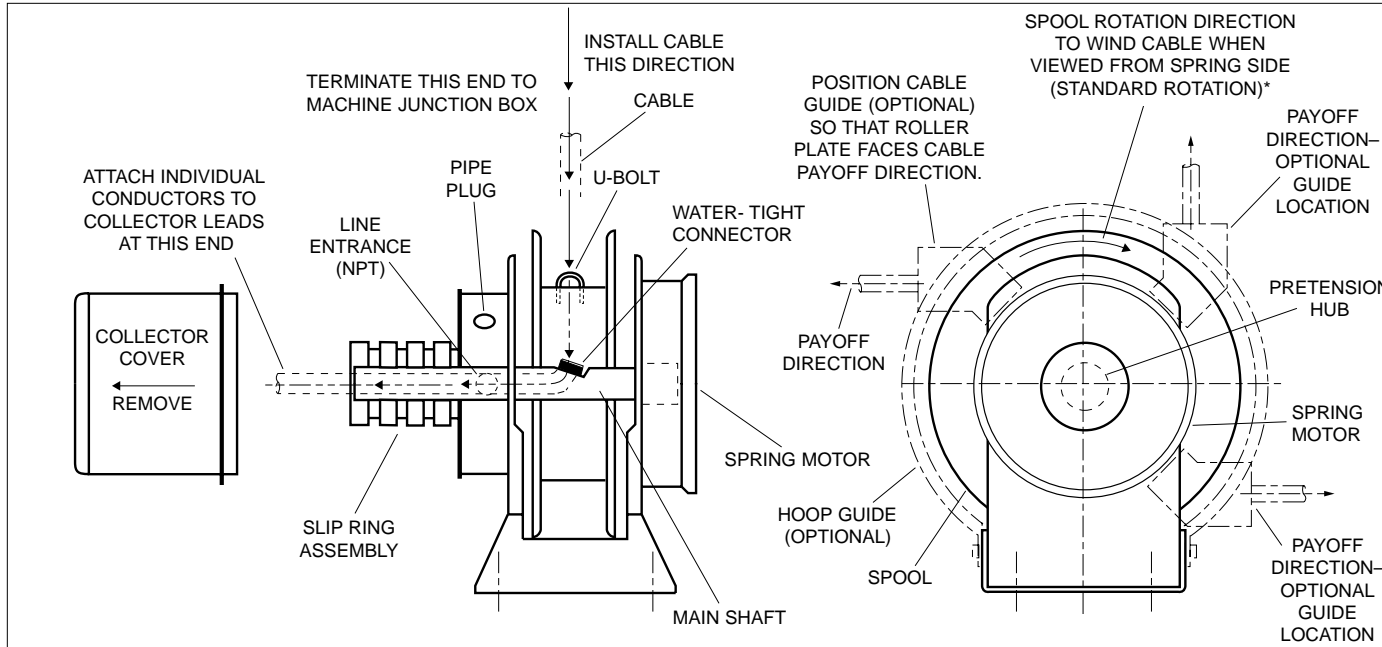

CABLE INSTALLATION REFERENCE DRAWING

* STANDARD ROTATION (CLOCKWISE WHEN VIEWED FROM SPRING SIDE) SHOWN. ALSO AVAILABLE WITH COUNTER-CLOCKWISE ROTATION

GLEASON REEL CORP.
600 South Clark St.
Mayville, WI 53050-0026
Phone 920-387-4120
Fax 920-387-4189