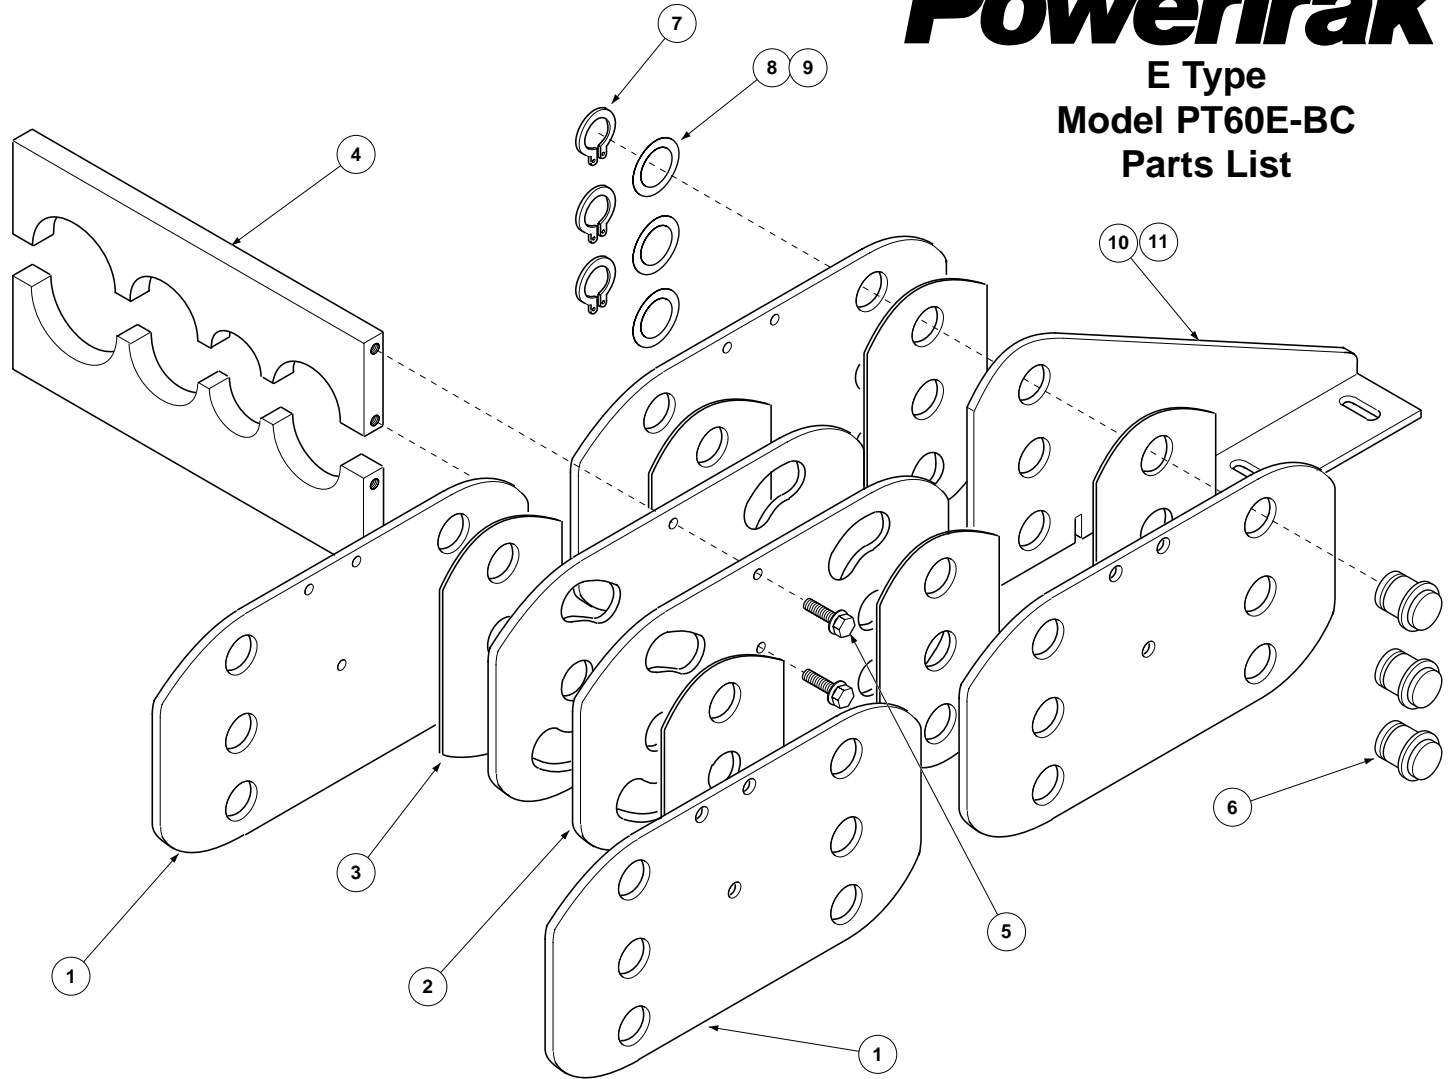

GLEASON® PowerTrak®

E Type Model PT60E-BC Parts List

ITEM	DESCRIPTION	PART NO.
1	Outer Link	P60E-98
2	Inner Link—11.00 radius	P60E-01
	" 14.81 radius	P60E-02
	" 20.50 radius	P60E-03
	" 24.12 radius	P60E-04
	" 29.50 radius	P60E-05
	" 36.00 radius	P60E-06
3	Anti-friction Plate	028922
4	Bar Carrier <i>(Specify Gleason Serial Number)</i>	
5	Whiz-Lock Bolt, M8-1.25 x 16	028911
6	Hinge Pin	P04-74
7	Retaining Ring	111538
8	Shim Washer, 1.03 ID x .01 thick	028915
9	Shim Washer, 1.03 ID x .02 thick	028916
10	Mounting Bracket, L.H.	P07-345
11	Mounting Bracket, R.H.	P07-346