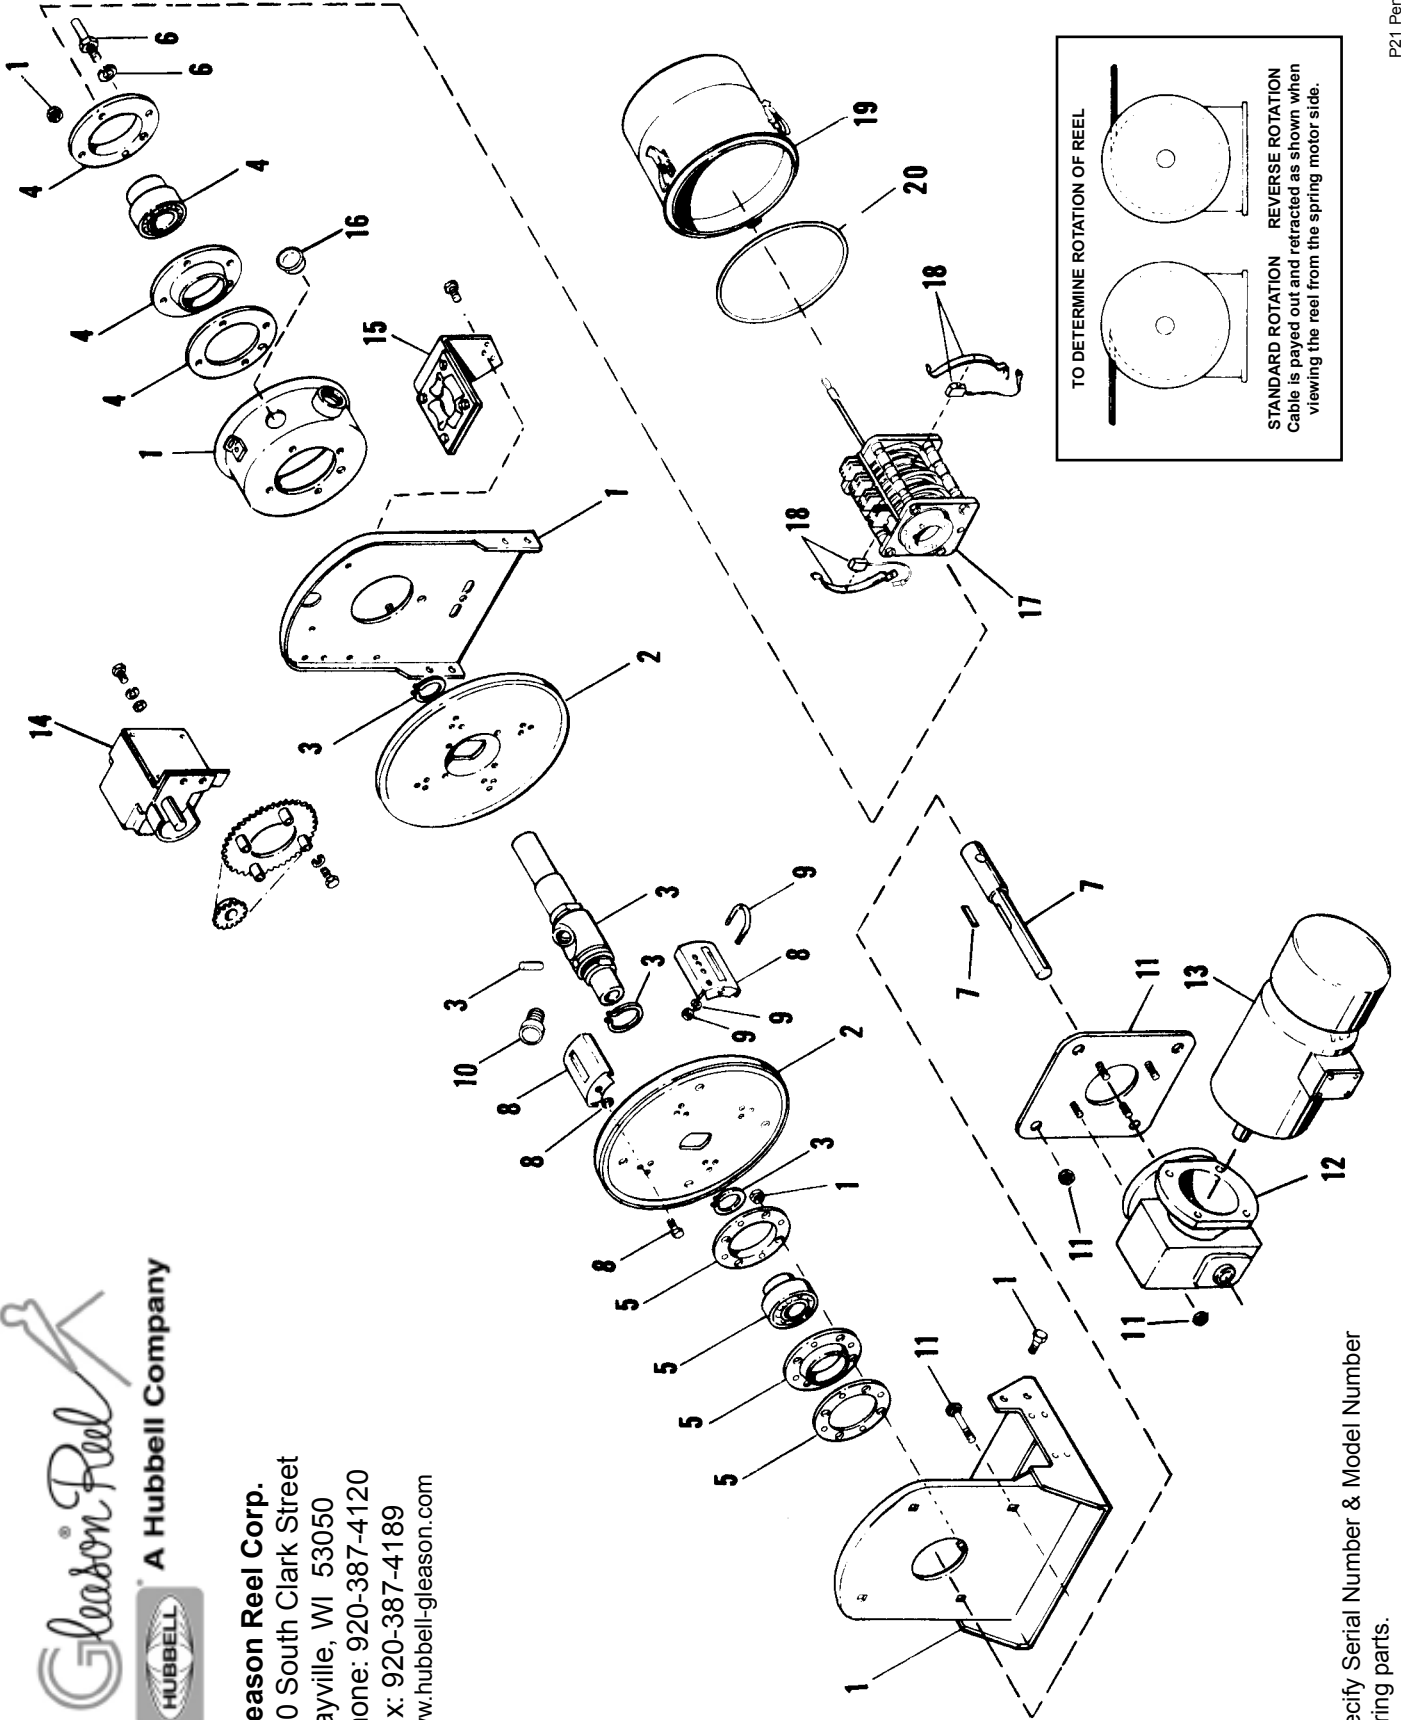

Gleason Reel Corp.
600 South Clark Street
Mayville, WI 53050
Phone: 920-387-4120
Fax: 920-387-4189
www.hubbell-gleason.com

P21 ELECTRIC CABLE REEL REPLACEMENT PARTS

ITEM	PART NO.	DESCRIPTION	QTY.		
1	012393	Frame Assembly	1		
		Frame Weldment	1		
		Vertical Frame	1		
		Collector Entrance Assembly	1		
		"Taptite" Screw, .31 - 18 x .62	4		
		Lockwasher .31	4		
		ESNA Nut .31 - 18	8		
		2	012406	Discs	1
		Disc - Drive End	1		
		Disc - Collector End	1		
3	012397	Main Shaft Assembly	1		
		Main Shaft	1		
		Stub Shaft Drive Pin	1		
		Retaining Ring	1		
		Retaining Ring	2		
4	012402	Bearing Kit - 2" Bore	1		
		Bearing - 2" Bore	1		
		Housing	1		
		Housing	1		
		Gasket	1		
5	012401	Bearing Kit - 1 3/4" Bore	1		
		Bearing 1 3/4" Bore	1		
		Housing	2		
		Gasket	1		
6	012456	Drive Stud Kit	1		
		Drive Stud Assembly	1		
		Lockwasher .44	1		
		7	015745	Stub Shaft, .25 HP & .50 HP	1
Stub Shaft	1				
Key	1				
	015746	Stub Shaft, .75 HP & 1.50 HP	1		
8	012416	Wrapper Kit - 5" Wide, 8" to 14" Dia.	1		
		Drum Wrapper 5.00	3		
		Drum Wrapper (Clamp)	1		
		Lockwasher .31	8		
		Hex. Hd. Capscrew .31 - 18 x .50	8		
	012417	Wrapper Kit - 5" Wide 15" to 20" Dia.	1		
		Drum Wrapper 5.00	6		
		Drum Wrapper (Clamp)	2		
		Lockwasher .31	16		
		Hex. Hd. Capscrew .31 - 18 x .50	16		
9	012444	Cable Clamp Kit - .38 - .74 Dia. Cable	1		
		U-Bolt	1		
		Lockwasher .25	2		
		Nut Fin Hex. .25 - 20	2		
		012445	Cable Clamp Kit - .75 - 1.111 Dia. Cable	1	
012446	Cable Clamp Kit - 1.12 - 1.50 Dia. Cable	1			
10	012459	Cable Connector .38 - .50 Cable Dia.	1		
	012460	Cable Connector .50 - .62 Cable Dia.	1		
	012461	Cable Connector .62 - .75 Cable Dia.	1		
	012462	Cable Connector .75 - .88 Cable Dia.	1		
	012463	Cable Connector .88 - 1.00 Cable Dia.	1		
	012464	Cable Connector 1.00 - 1.12 Cable Dia.	1		
	012465	Cable Connector 1.12 - 1.25 Cable Dia.	1		
	012466	Cable Connector 1.25 - 1.38 Cable Dia.	1		
	012467	Cable Connector 1.38 - 1.50 Cable Dia.	1		
11	015747	Adapter Plate Kit, .25 HP	1		
		Adapter Plate	1