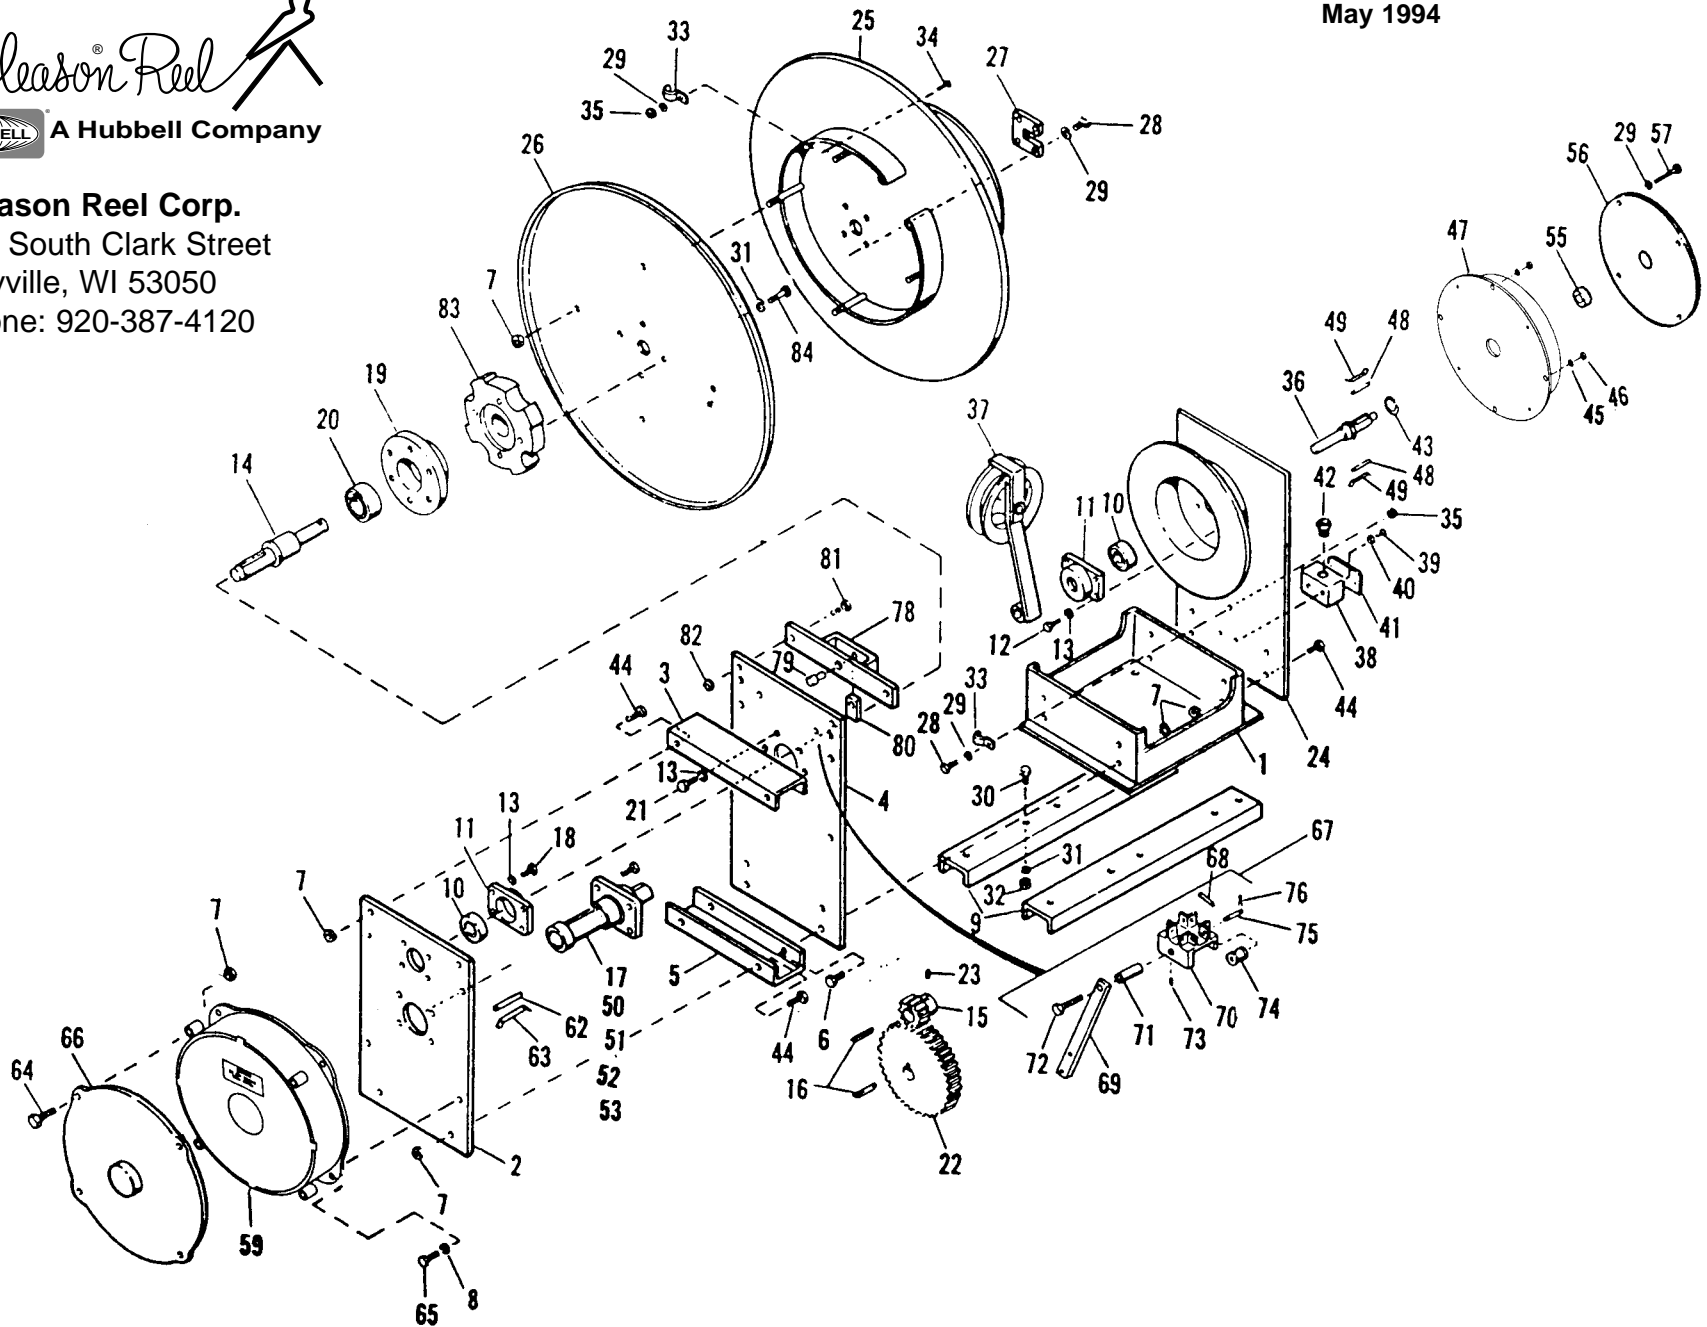

Gleason Reel Corp.
 600 South Clark Street
 Mayville, WI 53050
 Phone: 920-387-4120

Bulletin No. CRWB100-60
May 1994

Always specify Serial Number & Model Number when order parts.

WB100-60 REPLACEMENT PARTS

WB100-60 REPLACEMENT PARTS BULLETIN

BULLETIN NO. CRWB100-60
APRIL 1996

ITEM	PART NO.	DESCRIPTION	REQ'D
1	009220	Base Assembly	1
2	G08-19	Back Plate	1
3	G71-03	Top Channel	1
4	G62-05	Vertical Frame	1
5	G72-03	Bottom Channel	1
6	101064	Bolt	2
7	101346	Nut	18
8	101093	Lockwasher	4
9	G73-03	Mounting Channel	2
10*	G36-04	Bearing	2
11*	G02-04	Bearing Housing	2
12	101320	Bolt	4
13	101091	Lockwasher	18
14*	G01-31	Shaft	1
15*	007145	Gear 28T	1
16	G67-01	Key	2
17*	G01-12	Shaft	1
18	101073	Bolt	4
19	G02-13	Bearing Housing	1
20*	107732	Bearing	1
21	101322	Bolt	10
22*	101940	Gear 72T	1
23	101713	Set Screw	4
24	036134	Frame & Drum Assembly	1
25	007142	Drum Assembly	1
26	021554	Drum Disc	1
27	G76-01	Key Plate	1
28	103723	Bolt	4
29	101090	Lockwasher	4
30	101393	Bolt	6
31	101389	Lockwasher	4
32	P06-03	Esna Nut	6
33	101483	Clamp	2
34	101310	Flat Hd. Machine Screw	1
35	101263	Nut	2
36*	036136	Shaft	1
37	005157	Pulley Assembly	1
38	101452	Junction Box	1
39	101031	Machine Screw	2
40	101099	Flatwasher	2