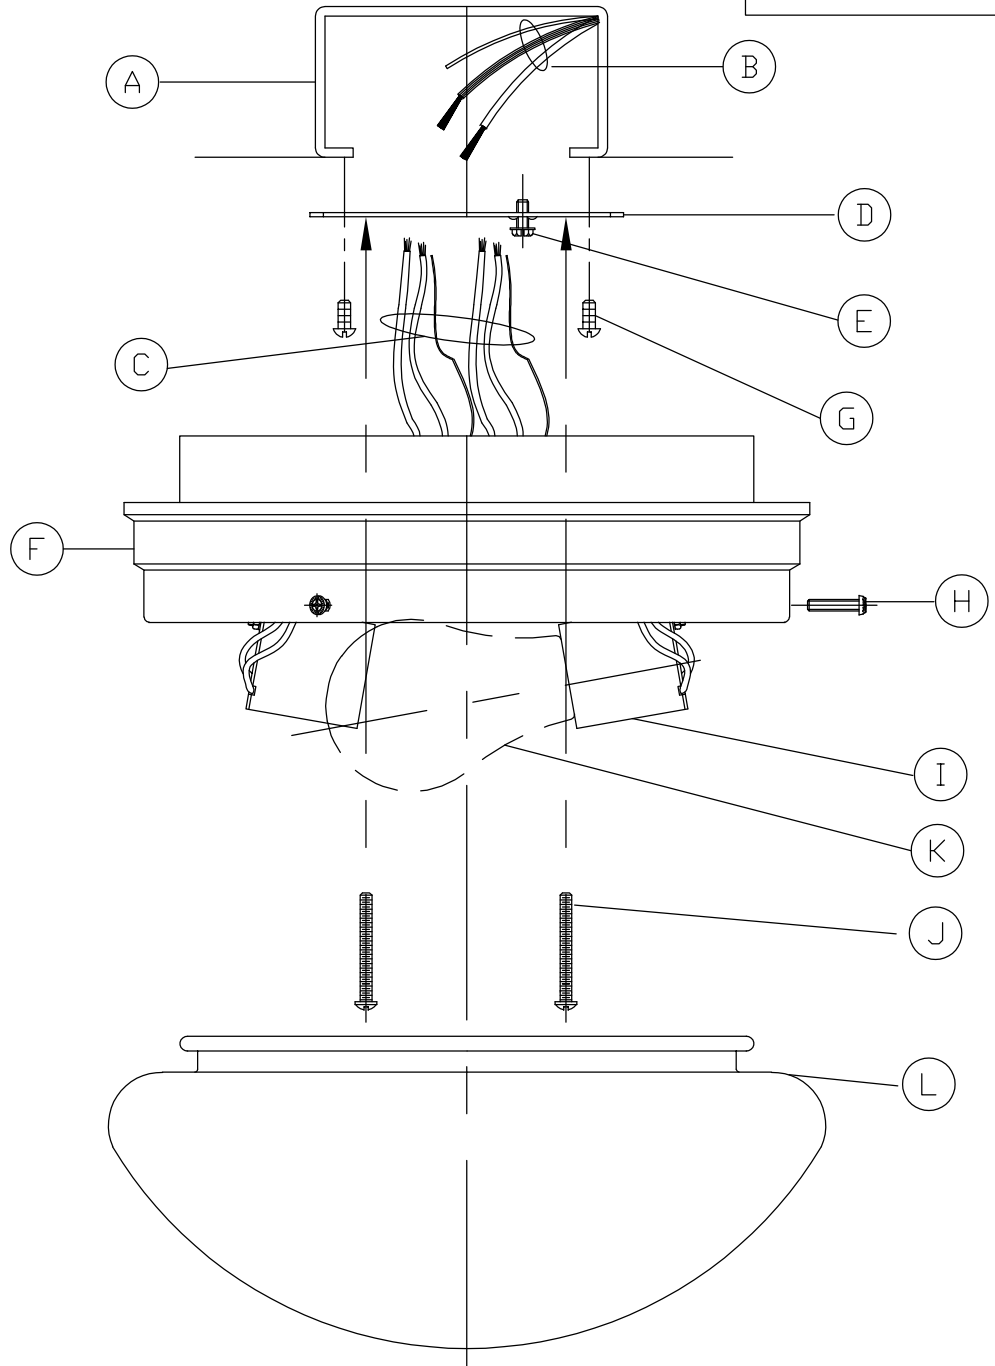

Assembly & Installation Instructions

CAUTION: Read instructions carefully and turn electricity off at main circuit breaker panel before beginning installation.

HS31001

*****
WARNING - If any Special Control Devices are used with this Fixture, Follow the Instructions Carefully to assure full compliance with N.E.C. requirements. If there are any questions, contact a Qualified Electrical Contractor.
*****

CAUTION - All glass is fragile, use care when handling Glass component(s) and or Lamp(s).
*****

ASSEMBLY STEPS:

1. G,D → A
2. E → D
3. C → B
4. J,F → D
5. K → I
6. L,H → F

A, B, G & K
(NOT FURNISHED)
(NO INCLUIDA)
(NON FOURNIE)