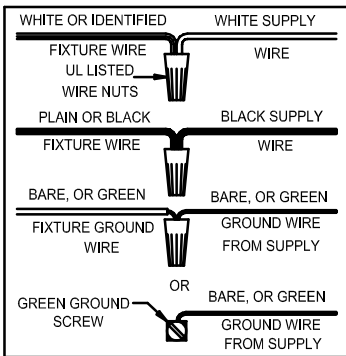

WARNING - RISK OF FIRE OR ELECTRIC SHOCK. INSTALL THIS KIT ONLY IN THE LUMINAIRES THAT HAS THE CONSTRUCTION FEATURES AND DIMENSIONS SHOWN IN THE PHOTOGRAPHS AND/OR DRAWINGS AND WHERE THE INPUT RATING OF THE RETROFIT KIT DOES NOT EXCEED THE INPUT RATING OF THE LUMINAIRE.

THE RETROFIT KIT IS ACCEPTED AS A COMPONENT OF A LUMINAIRE WHERE THE SUITABILITY OF THE COMBINATION SHALL BE DETERMINED BY CSA OR AUTHORITIES HAVING JURISDICTION

WARNING - THIS PRODUCT CONTAINS CHEMICALS KNOWN TO THE STATE OF CALIFORNIA TO CAUSE CANCER, BIRTH DEFECTS AND/OR OTHER REPRODUCTIVE HARM. THOROUGHLY WASH HANDS AFTER INSTALLING, HANDLING, CLEANING OR OTHERWISE TOUCHING THIS PRODUCT.

ASSEMBLY STEPS:

MODE D'ASSEMBLAGE:

PASOS PARA ENSAMBLAR:

- 1. C → D
- 1. E → F
- 2. A → B

**B, D, & F
(NOT FURNISHED)
(NO INCLUIDA)
(NON FOURNIE)**

Instructions d'Assemblage et Installation

Mise en garde: Lire les instructions avec soin et couper le courant au disjoncteur central avant de commencer l'installation.