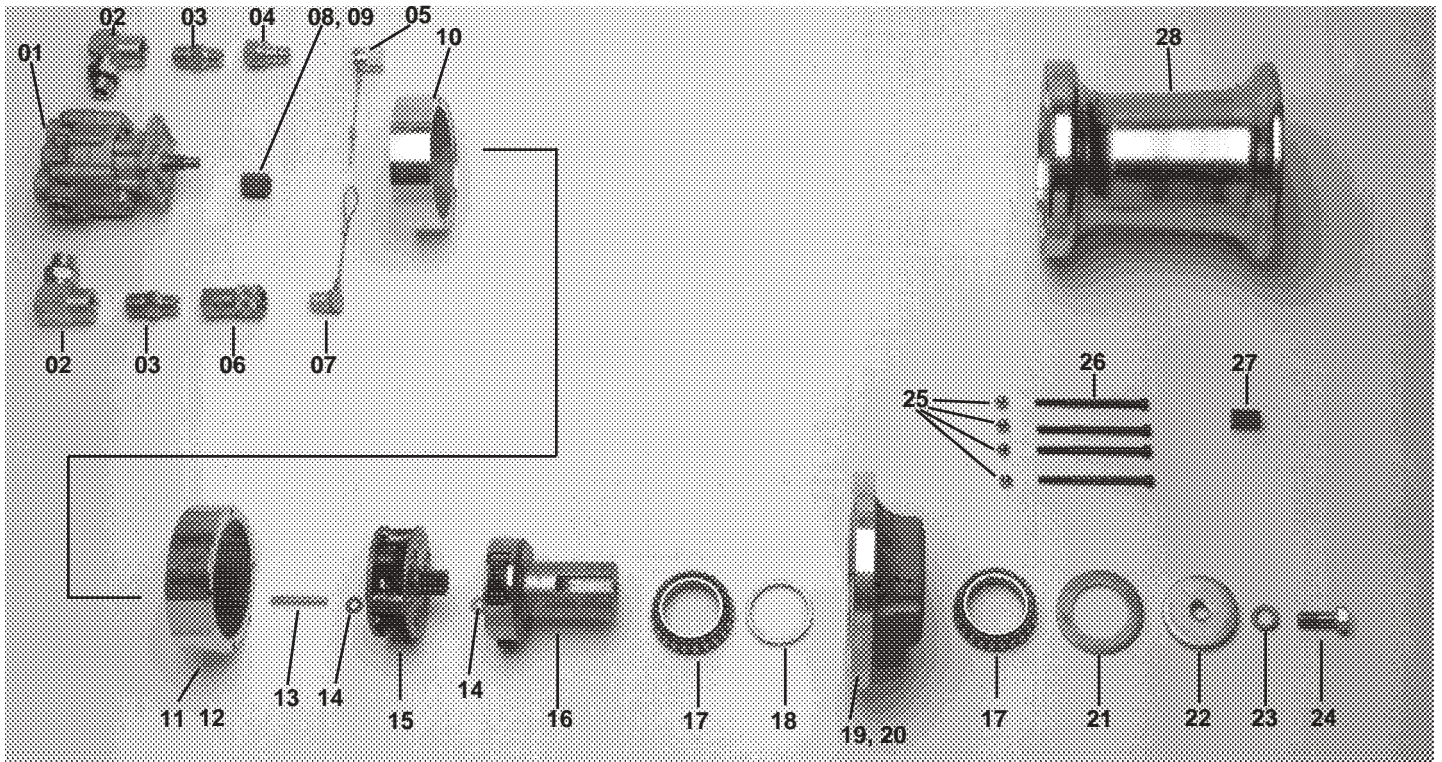

Parts List for 1,000-lb. Hydraulic Capstan Hoist C308-1180

Item No.	Description	Part No.	Qty. Req'd.
01	Hydraulic Motor	P308-1280	1
02	Elbow	P316-0200	2
03	Nipple	P308-0214	2
04	Coupler, Male	P308-0488	1
05	Cap	P308-0210	1
06	Coupler, Female	P308-0489	1
07	Plug	P308-0211	1
08	Sun Gear - 13T	P308-1003	1
09	Bearing	P308-1155	1
10	Motor Adapter	P308-1281	1
11	Ring Gear	P308-1288	1
12	Label	P308-0831	1
13	Pin	P308-1286	1
14	Thrust Washer	P308-1029	2
15	Carrier Assembly 1st	E308-1413	1
16	Shaft, Output Assembly	E308-1424	1
17	Bearing	P316-0299	2
18	Spacer, Bearing	P308-1025	1
19	Housing, Output	P308-1028	1
20	Race, Bearing (In Housing - Not Shown)	P316-0300	2
21	Seal, Nilos	P316-0298	1
22	Washer, 2 ³ / ₈ " Dia.	P308-0287	1
23	Lockwasher, 1/2"	P001-0994	1
24	Bolt, 1/2" x 1 1/4" GR5	P001-1521	1
25	Acorn Nut - 1/4"	P001-0920	4
26	Bolt, Socket Head 1/4" x 3 1/2"	P001-1631	4
27	Key	P308-1157	1
28	Capstan Drum	E308-1327	1
29	Grease, Gear	S12106	4 oz.