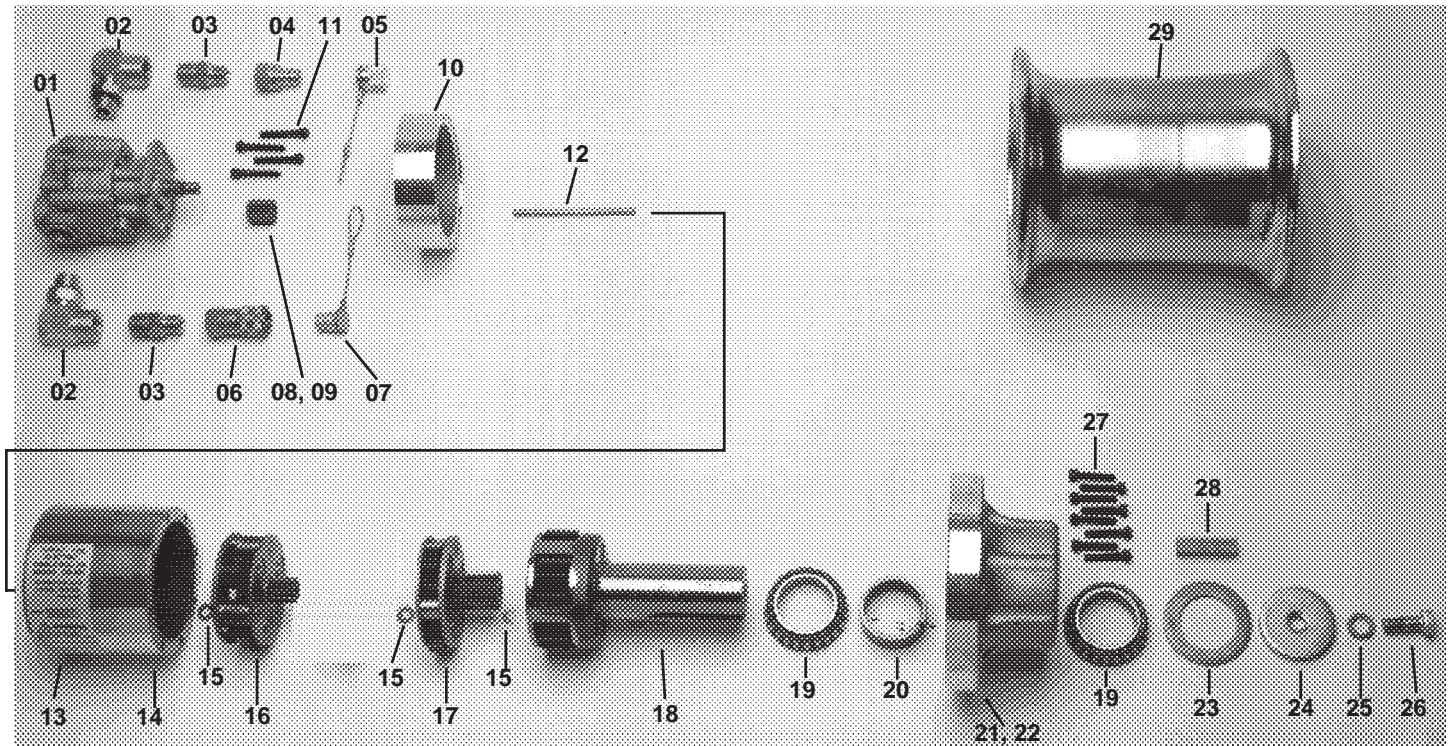

## Parts List for 3,000-lb. Hydraulic Capstan Hoist C308-1380

Item No.	Description	Part No.	Quantity Required
01	Hydraulic Motor	P308-1280	1
02	Elbow	P316-0200	2
03	Nipple	P308-0214	2
04	Coupler, Male	P308-0488	1
05	Cap	P308-0210	1
06	Coupler, Female	P308-0489	1
07	Plug	P308-0211	1
08	Sun Gear - 13T	P308-1003	1
09	Bearing	P308-1155	1
10	Motor Adapter	P308-1281	1
11	Screw, Socket Head, 1/4" x 1 3/4"	P001-1577	4
12	Pin	P308-1287	1
13	Label	P308-0834	1
14	Ring Gear	P308-1289	1
15	Thrust Washer	P308-1029	3
16	Carrier Ass'y - 1st	E308-1413	1
17	Carrier Ass'y - 3rd	E308-1408	1
18	Shaft, Output Ass'y	E308-1406	1
19	Bearing	P316-0299	2
20	Spacer, Bearing	P308-1023	1
21	Housing, Output	P308-1015	1
22	Race, Bearing (In Housing - Not Shown)	P316-0300	2
23	Seal, Nilos	P316-0298	1
24	Washer, 2 3/8" Dia.	P308-0287	1
25	Lockwasher, 1/2"	P001-0994	1
26	Bolt, 1/2" x 1 1/4" GR5	P001-1521	1
27	Bolt, Socket Head 1/4" x 1 1/2"	P001-1542	8
28	Key	P308-1156	1
29	Capstan Drum	E308-1362	1
30	Grease, Gear	S12106	4 oz.