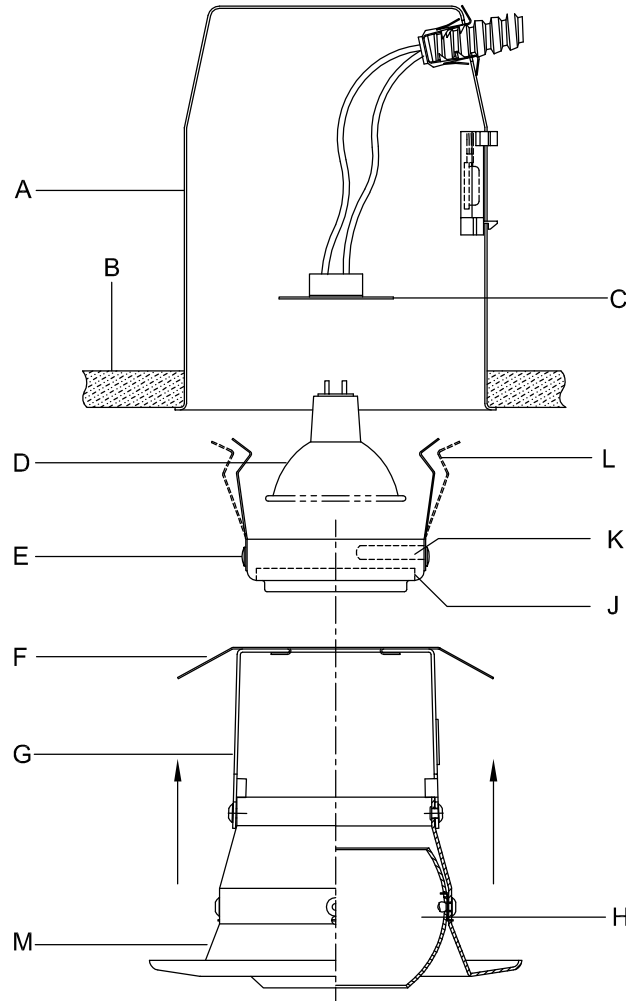

Assembly & Installation Instructions

CAUTION: Read instructions carefully and turn electricity off at main circuit breaker panel before beginning installation.

8057

WARNING - If any Special Control Devices are used with this Fixture, Follow the Instructions Carefully to assure full compliance with N.E.C. requirements. If there are any questions, contact a Qualified Electrical Contractor.

ASSEMBLY STEPS:

PASOS PARA ENSAMBLAR:

MODE D'ASSEMBLAGE:

B & D
(NOT FURNISHED)
(NO INCLUIDA)
(NON FOURNIE)

1. A → B
2. D → C
3. J → E
4. K → J
5. L → H
6. F → G
7. M → B

Instrucciones de ensamblaje e instalación