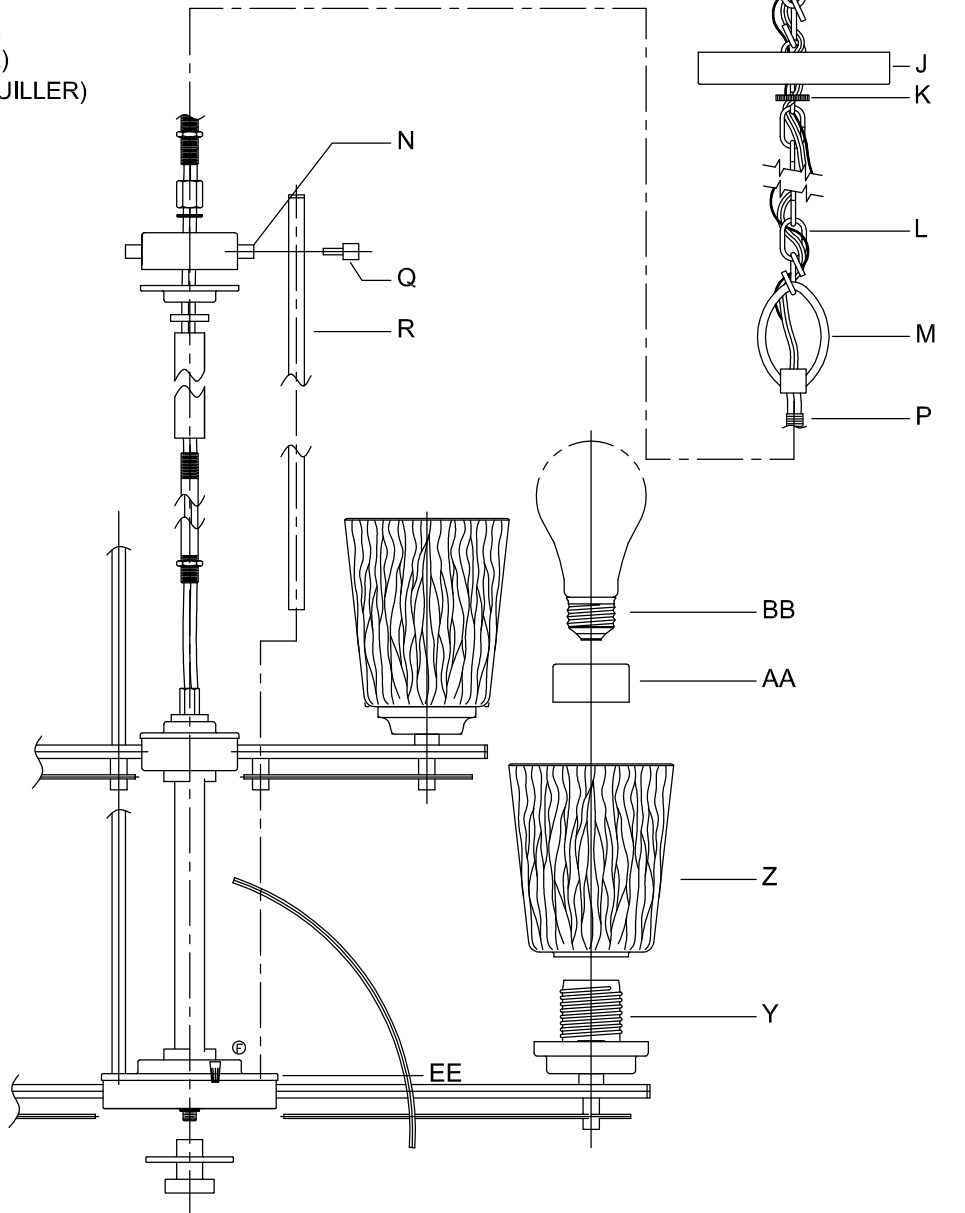

Assembly & Installation Instructions

CAUTION: Read instructions carefully and turn electricity off at main circuit breaker panel before beginning installation.

4214

*****

WARNING - If any Special Control Devices are used with this Fixture, Follow the Instructions Carefully to assure full compliance with N.E.C. requirements. If there are any questions, contact a Qualified Electrical Contractor.

CAUTION - All glass is fragile, use care when handling Glass component(s) and/or Lamp(s).

WARNING - This product contains chemicals known to the State of California to cause cancer, birth defects and /or other reproductive harm. Thoroughly wash hands after installing, handling, cleaning, or otherwise touching this product.

*****

B, C, G & BB
(NOT FURNISHED)
(NO INCLUIDA)
(NON FOURNIE)

ASSEMBLY STEPS
PASOS PARA ENSAMBLAR
MODE D'ASSEMBLAGE

1. D,E → A
2. B,A → C
3. CC,DD,H → D (TO LOCK) (APRETAR)
4. DD → H (À VERROUILLER)
5. F → T,N,P,M
6. R → EE
7. Q → R,N
8. M → N
9. L → M
10. K,J → L
11. L → H
12. F → L,K,J,H,D
13. F → G
14. J,K → H
15. Z,AA,BB → Y

ADJUST HEIGHT WITH "D"
CC → A TO LOCK

AJUSTA LA ALTURA CON "D"
CC → A APRETAR

RÉGLEZ LA HAUTEUR AVEC "D"
CC → A À VERROUILLER