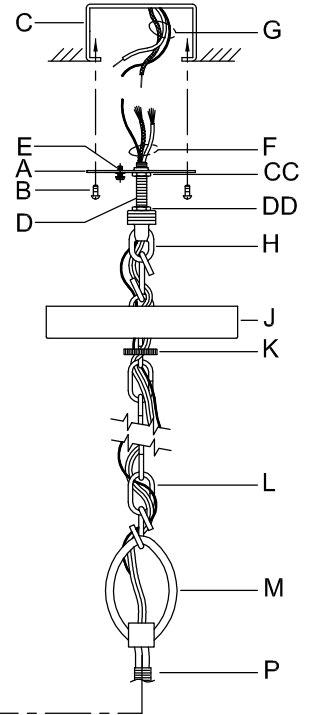

Assembly & Installation Instructions

CAUTION: Read instructions carefully and turn electricity off at main circuit breaker panel before beginning installation.

4214

WARNING - If any Special Control Devices are used with this Fixture, Follow the Instructions Carefully to assure full compliance with N.E.C. requirements. If there are any questions, contact a Qualified Electrical Contractor.

B, C, G & BB
(NOT FURNISHED)
(NO INCLUIDA)
(NON FOURNIE)

ASSEMBLY STEPS
PASOS PARA ENSAMBLAR
MODE D'ASSEMBLAGE

1. D,E → A
2. B,A → C
3. CC,DD,H → D (TO LOCK) (APRETAR)
4. DD → H (À VERROUILLER)
5. F → T,N,P,M
6. R → EE
7. Q → R,N
8. M → N
9. L → M
10. K,J → L
11. L → H
12. F → L,K,J,H,D
13. F → G
14. J,K → H
15. Z,AA,BB → Y

ADJUST HEIGHT WITH "D"
CC → A TO LOCK

AJUSTA LA ALTURA CON "D"
CC → A APRETAR

RÉGLEZ LA HAUTEUR AVEC "D"
CC → A À VERROUILLER

Instrucciones de ensamblaje e instalación

Precaución: Lea cuidadosamente las instrucciones y desconecte la electricidad del cortacircuitos principal antes de iniciar la instalación.