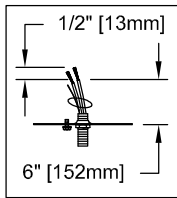

Assembly & Installation Instructions

CAUTION: Read instructions carefully and turn electricity off at main circuit breaker panel before beginning installation.

4214

*****

WARNING - If any Special Control Devices are used with this Fixture, Follow the Instructions Carefully to assure full compliance with N.E.C. requirements. If there are any questions, contact a Qualified Electrical Contractor.

CAUTION - All glass is fragile, use care when handling Glass component(s) and/or Lamp(s).

WARNING - This product contains chemicals known to the State of California to cause cancer, birth defects and /or other reproductive harm. Thoroughly wash hands after installing, handling, cleaning, or otherwise touching this product.

*****

B, C, G & BB
(NOT FURNISHED)
(NO INCLUIDA)
(NON FOURNIE)

ASSEMBLY STEPS
PASOS PARA ENSAMBLAR
MODE D'ASSEMBLAGE

1. D,E → A
2. B,A → C
3. CC,DD,H → D (TO LOCK) (APRETAR)
4. DD → H (À VERROUILLER)
5. F → T,N,P,M
6. R → EE
7. Q → R,N
8. M → N
9. L → M
10. K,J → L
11. L → H
12. F → L,K,J,H,D
13. F → G
14. J,K → H
15. Z,AA,BB → Y