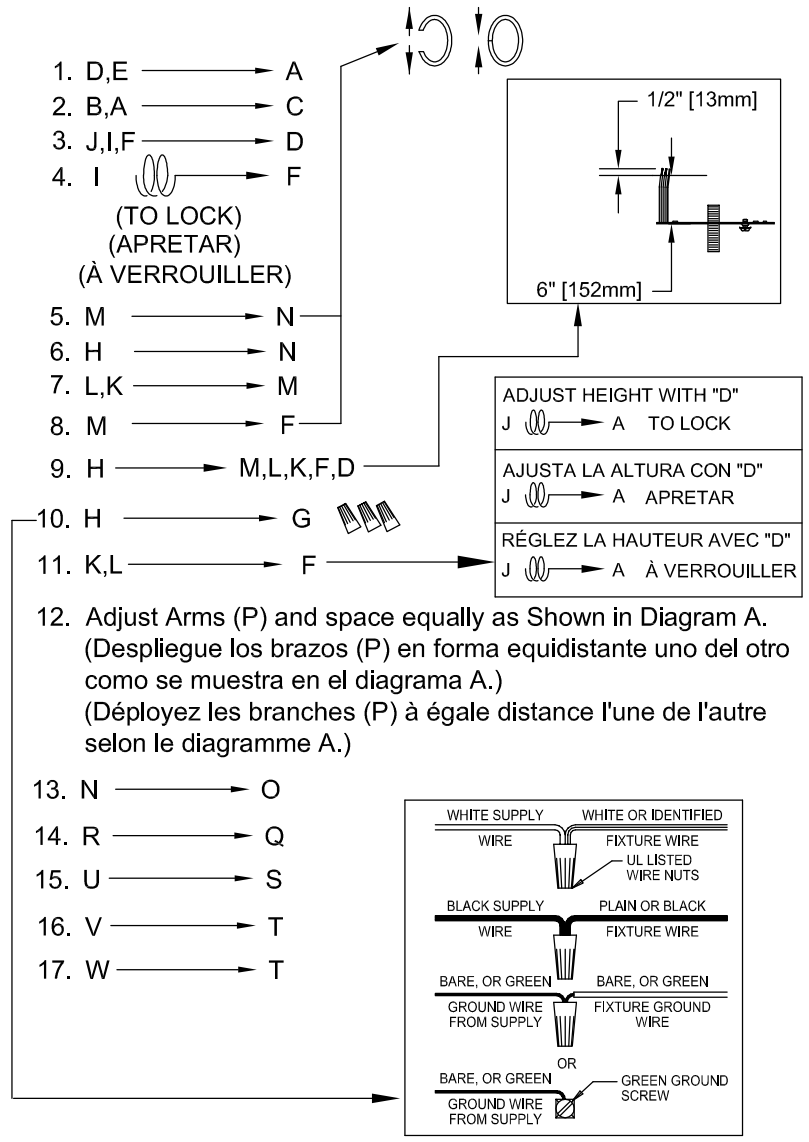

Assembly & Installation Instructions

CAUTION: Read instructions carefully and turn electricity off at main circuit breaker panel before beginning installation.

4326, 4328

WARNING - If any Special Control Devices are used with this Fixture, Follow the Instructions Carefully to assure full compliance with N.E.C. requirements. If there are any questions, contact a Qualified Electrical Contractor.

B, C & W
(NOT FURNISHED)
(NO INCLUIDA)
(NON FOURNIE)

DIAGRAM - A 4326

DIAGRAM - A 4328

Instrucciones de ensamblaje e instalación.

Precaución: Lea cuidadosamente las instrucciones y desconecte la electricidad del cortacircuitos principal antes de iniciar la instalación.