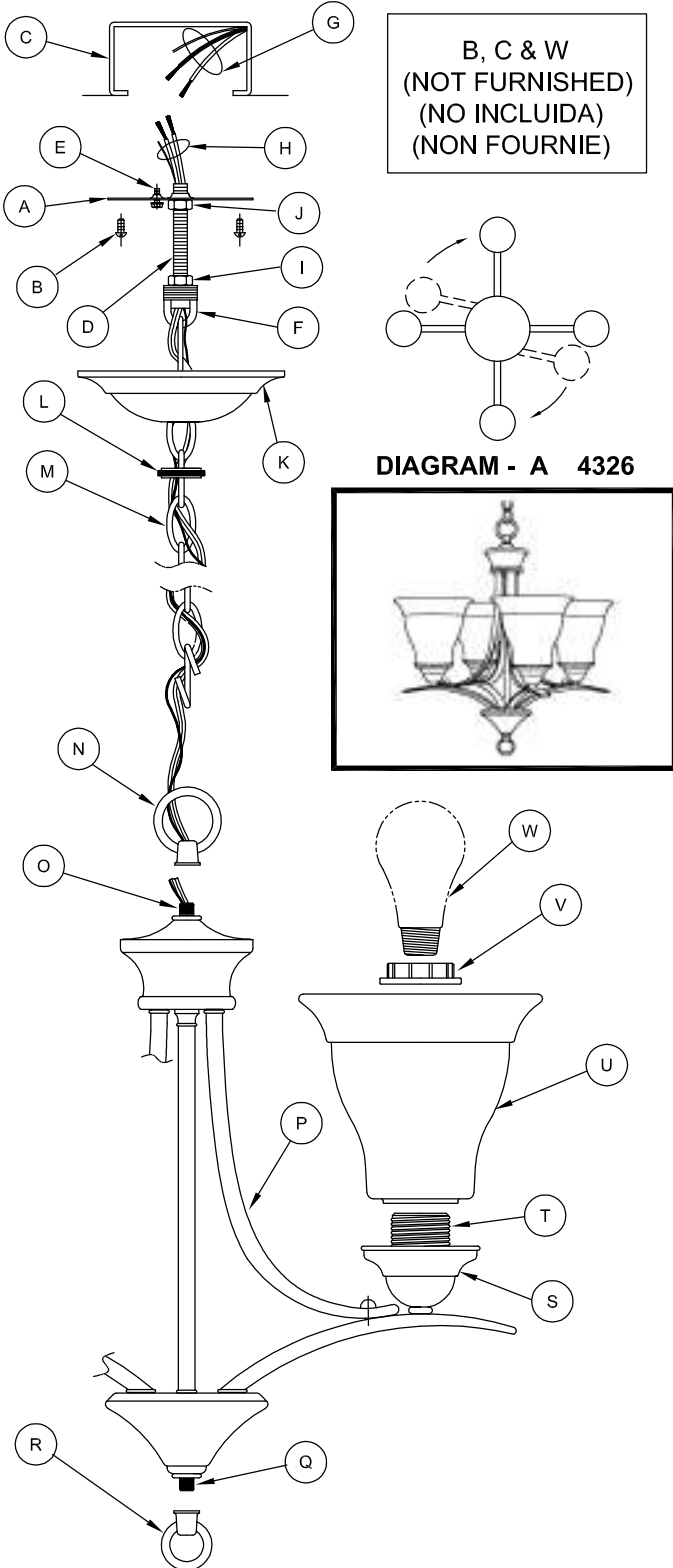

Assembly & Installation Instructions

CAUTION: Read instructions carefully and turn electricity off at main circuit breaker panel before beginning installation.

4326, 4328

WARNING - If any Special Control Devices are used with this Fixture, Follow the Instructions Carefully to assure full compliance with N.E.C. requirements. If there are any questions, contact a Qualified Electrical Contractor.

B, C & W
(NOT FURNISHED)
(NO INCLUIDA)
(NON FOURNIE)

DIAGRAM - A 4326

DIAGRAM - A 4328

Instrucciones de ensamblaje e instalación.

Precaución: Lea cuidadosamente las instrucciones y desconecte la electricidad del cortacircuitos principal antes de iniciar la instalación.