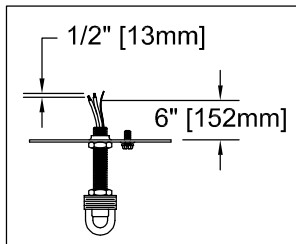

Assembly & Installation Instructions

CAUTION: Read instructions carefully and turn electricity off at main circuit breaker panel before beginning installation.

3576 , 3626

WARNING - If any Special Control Devices are used with this Fixture, Follow the Instructions Carefully to assure full compliance with N.E.C. requirements. If there are any questions, contact a Qualified Electrical Contractor.

CAUTION - All glass is fragile, use care when handling Glass component(s) and or Lamp(s).

WARNING - This product contains chemicals known to the State of California to cause cancer, birth defects and /or other reproductive harm. Thoroughly wash hands after installing, handling, cleaning, or otherwise touching this product.

ASSEMBLY STEPS:

PASOS PARA ENSAMBLAR:

MODE D'ASSEMBLAGE:

1. D,E → A
2. B,A → C
3. U,V,H → D
4. V → H (TO LOCK / APRETAR / À VERROUILLER)
5. Y → Z
6. M,W,X → Y
7. L → M
8. K,J → L
9. L → H
10. F → L,K,J,H,D
11. F → G
12. J,K → D
13. S,R → Q
14. T → Q
15. P → N
16. P → R