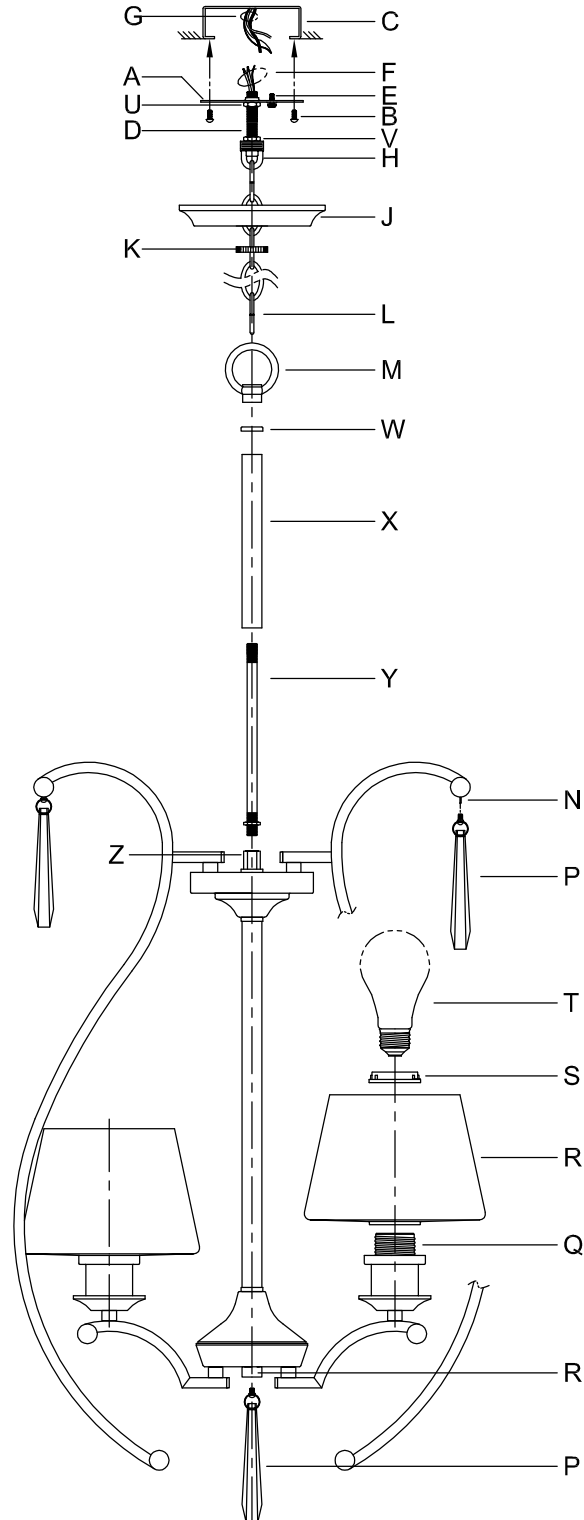

Assembly & Installation Instructions

CAUTION: Read instructions carefully and turn electricity off at main circuit breaker panel before beginning installation.

3576 , 3626

WARNING - If any Special Control Devices are used with this Fixture, Follow the Instructions Carefully to assure full compliance with N.E.C. requirements. If there are any questions, contact a Qualified Electrical Contractor.

ASSEMBLY STEPS:

PASOS PARA ENSAMBLAR:

MODE D'ASSEMBLAGE:

1. D,E → A
2. B,A → C
3. U,V,H → D
4. V → H (TO LOCK / APRETAR / À VERROUILLER)
5. Y → Z
6. M,W,X → Y
7. L → M
8. K,J → L
9. L → H
10. F → L,K,J,H,D
11. F → G
12. J,K → D
13. S,R → Q
14. T → Q
15. P → N
16. P → R

ADJUST HEIGHT WITH "D"
U → A TO LOCK

AJUSTA LA ALTURA CON "D"
U → A APRETAR

RÉGLEZ LA HAUTEUR AVEC "D"
U → A À VERROUILLER

**B, C, G & T
(NOT FURNISHED)
(NO INCLUIDA)
(NON FOURNIE)**

Instrucciones de ensamblaje e instalación