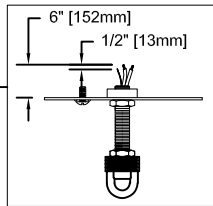

CAUTION: Read instructions carefully and turn electricity off at main circuit breaker panel before beginning installation.

3450

*****
WARNING - If any Special Control Devices are used with this Fixture, Follow the Instructions Carefully to assure full compliance with N.E.C. requirements. If there are any questions, contact a Qualified Electrical Contractor.
WARNING - This product contains chemicals known to the State of California to cause cancer, birth defects and /or other reproductive harm. Thoroughly wash hands after installing, handling, cleaning, or otherwise touching this product.
CAUTION - All glass is fragile, use care when handling Glass component(s) and or Lamp(s).
*****

ASSEMBLY STEPS:
PASOS PARA ENSAMBLAR:
MODE D'ASSEMBLAGE:

1. D,E → A
2. B,A → C
3. HH, JJ, H → D (TO LOCK) (APRETAR) (À VERROUILLER)
4. JJ → H
5. L → M
6. K, J → L
7. L → H
8. F → M
9. F → L, K, J, H, D
10. F → G
11. J, K → H
12. M → N
13. AA → W
14. Z → X
15. BB, CC, DD, EE → AA
16. FF, GG → AA

ADJUST HEIGHT WITH "D"
HH → A (TO LOCK)

AJUSTA LA ALTURA CON "D"
HH → A (APRETAR)

RÉGULEZ LA HAUTEUR AVEC "D"
HH → A (À VERROUILLER)