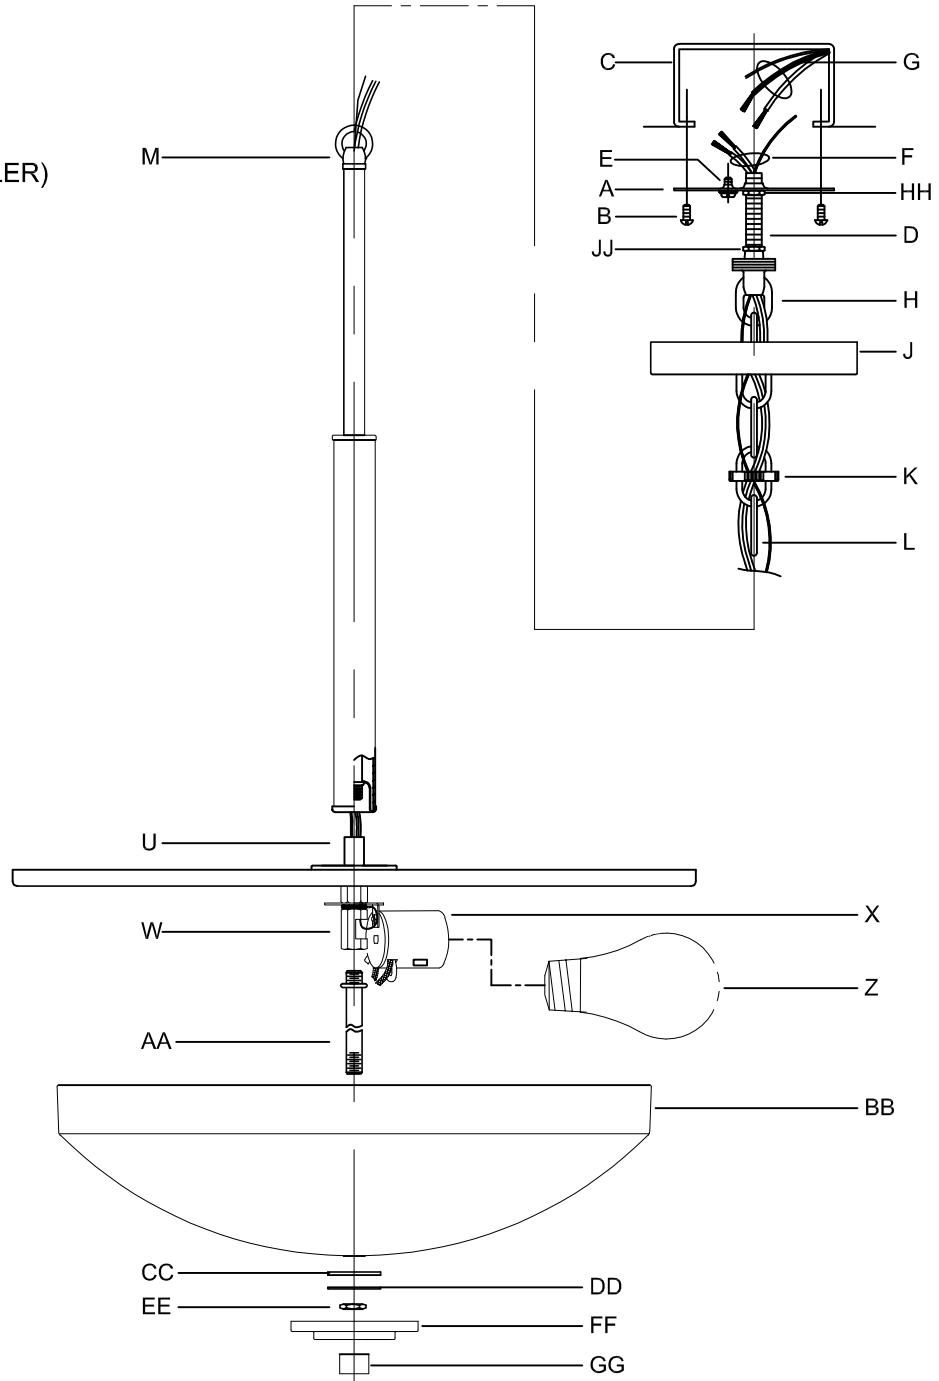

CAUTION: Read instructions carefully and turn electricity off at main circuit breaker panel before beginning installation.

3450

WARNING - If any Special Control Devices are used with this Fixture, Follow the Instructions Carefully to assure full compliance with N.E.C. requirements. If there are any questions, contact a Qualified Electrical Contractor.
WARNING - This product contains chemicals known to the State of California to cause cancer, birth defects and /or other reproductive harm. Thoroughly wash hands after installing, handling, cleaning, or otherwise touching this product.
CAUTION - All glass is fragile, use care when handling Glass component(s) and or Lamp(s).

ASSEMBLY STEPS:
PASOS PARA ENSAMBLAR:
MODE D'ASSEMBLAGE:

1. D,E → A
2. B,A → C
3. HH, JJ, H → D (TO LOCK) (APRETAR) (À VERROUILLER)
4. JJ → H
5. L → M
6. K, J → L
7. L → H
8. F → M
9. F → L, K, J, H, D
10. F → G
11. J, K → H
12. M → N
13. AA → W
14. Z → X
15. BB, CC, DD, EE → AA
16. FF, GG → AA

ADJUST HEIGHT WITH "D"
 HH → A (TO LOCK)

AJUSTA LA ALTURA CON "D"
 HH → A (APRETAR)

RÉGULEZ LA HAUTEUR AVEC "D"
 HH → A (À VERROUILLER)

**B, C, G & Z
 (NOT FURNISHED)
 (NO INCLUIDA)
 (NON FOURNIE)**

Instrucciones de ensamblaje e instalación