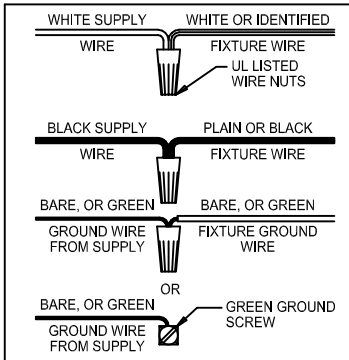

CAUTION: Read instructions carefully and turn electricity off at main circuit breaker panel before beginning installation.

3450

*****
WARNING - If any Special Control Devices are used with this Fixture, Follow the Instructions Carefully to assure full compliance with N.E.C. requirements. If there are any questions, contact a Qualified Electrical Contractor.
WARNING - This product contains chemicals known to the State of California to cause cancer, birth defects and /or other reproductive harm. Thoroughly wash hands after installing, handling, cleaning, or otherwise touching this product.
CAUTION - All glass is fragile, use care when handling Glass component(s) and or Lamp(s).
*****

ASSEMBLY STEPS:
PASOS PARA ENSAMBLAR:
MODE D'ASSEMBLAGE:

1. D,E → A
2. B,A → C
3. HH, JJ, H → D (TO LOCK) (APRETAR) (À VERROUILLER)
4. JJ → H
5. L → M
6. K, J → L
7. L → H
8. F → M
9. F → L, K, J, H, D
10. F → G
11. J, K → H
12. M → N
13. AA → W
14. Z → X
15. BB, CC, DD, EE → AA
16. FF, GG → AA

ADJUST HEIGHT WITH "D"
HH → A (TO LOCK)

AJUSTA LA ALTURA CON "D"
HH → A (APRETAR)

RÉGULEZ LA HAUTEUR AVEC "D"
HH → A (À VERROUILLER)