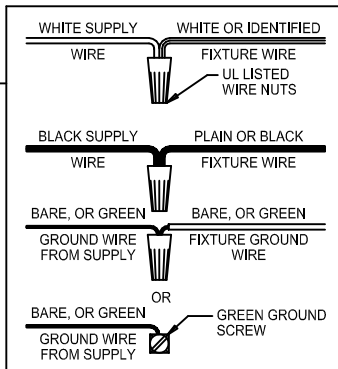

CAUTION: Read instructions carefully and turn electricity off at main circuit breaker panel before beginning installation.

3424

*****
WARNING - If any Special Control Devices are used with this Fixture, Follow the Instructions Carefully to assure full compliance with N.E.C. requirements. If there are any questions, contact a Qualified Electrical Contractor.
WARNING - This product contains chemicals known to the State of California to cause cancer, birth defects and /or other reproductive harm. Thoroughly wash hands after installing, handling, cleaning, or otherwise touching this product.
CAUTION - All glass is fragile, use care when handling Glass component(s) and or Lamp(s).
*****

ASSEMBLY STEPS:
PASOS PARA ENSAMBLAR:
MODE D'ASSEMBLAGE:

1. D,E → A
2. BB → D
3. B,A → C
4. F → N,M,H
5. F → G →
6. H,K → D
7. S → Q
8. U → T
9. V,W,X,Y → S
10. Z,AA → S

**B, C, G & U
(NOT FURNISHED)
(NO INCLUIDA)
(NON FOURNIE)**