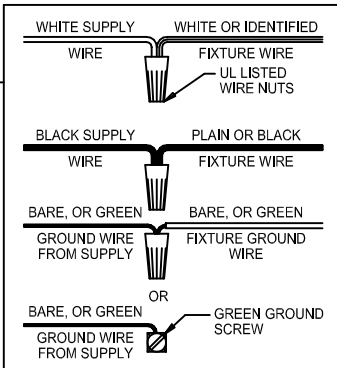

CAUTION: Read instructions carefully and turn electricity off at main circuit breaker panel before beginning installation.

3424

*****
WARNING - If any Special Control Devices are used with this Fixture, Follow the Instructions Carefully to assure full compliance with N.E.C. requirements. If there are any questions, contact a Qualified Electrical Contractor.
WARNING - This product contains chemicals known to the State of California to cause cancer, birth defects and /or other reproductive harm. Thoroughly wash hands after installing, handling, cleaning, or otherwise touching this product.
CAUTION - All glass is fragile, use care when handling Glass component(s) and or Lamp(s).
*****

ASSEMBLY STEPS:

PASOS PARA ENSAMBLAR:

MODE D'ASSEMBLAGE:

1. D,E → A
2. BB → D
3. B,A → C
4. F → N,M
5. M,N → P
6. L → M,J →
7. F → L,J,H
8. F → G →
9. H,K → D
10. S → Q
11. U → T
12. V,W,X,Y → S
13. Z,AA → S

**B, C, G & U
(NOT FURNISHED)
(NO INCLUIDA)
(NON FOURNIE)**