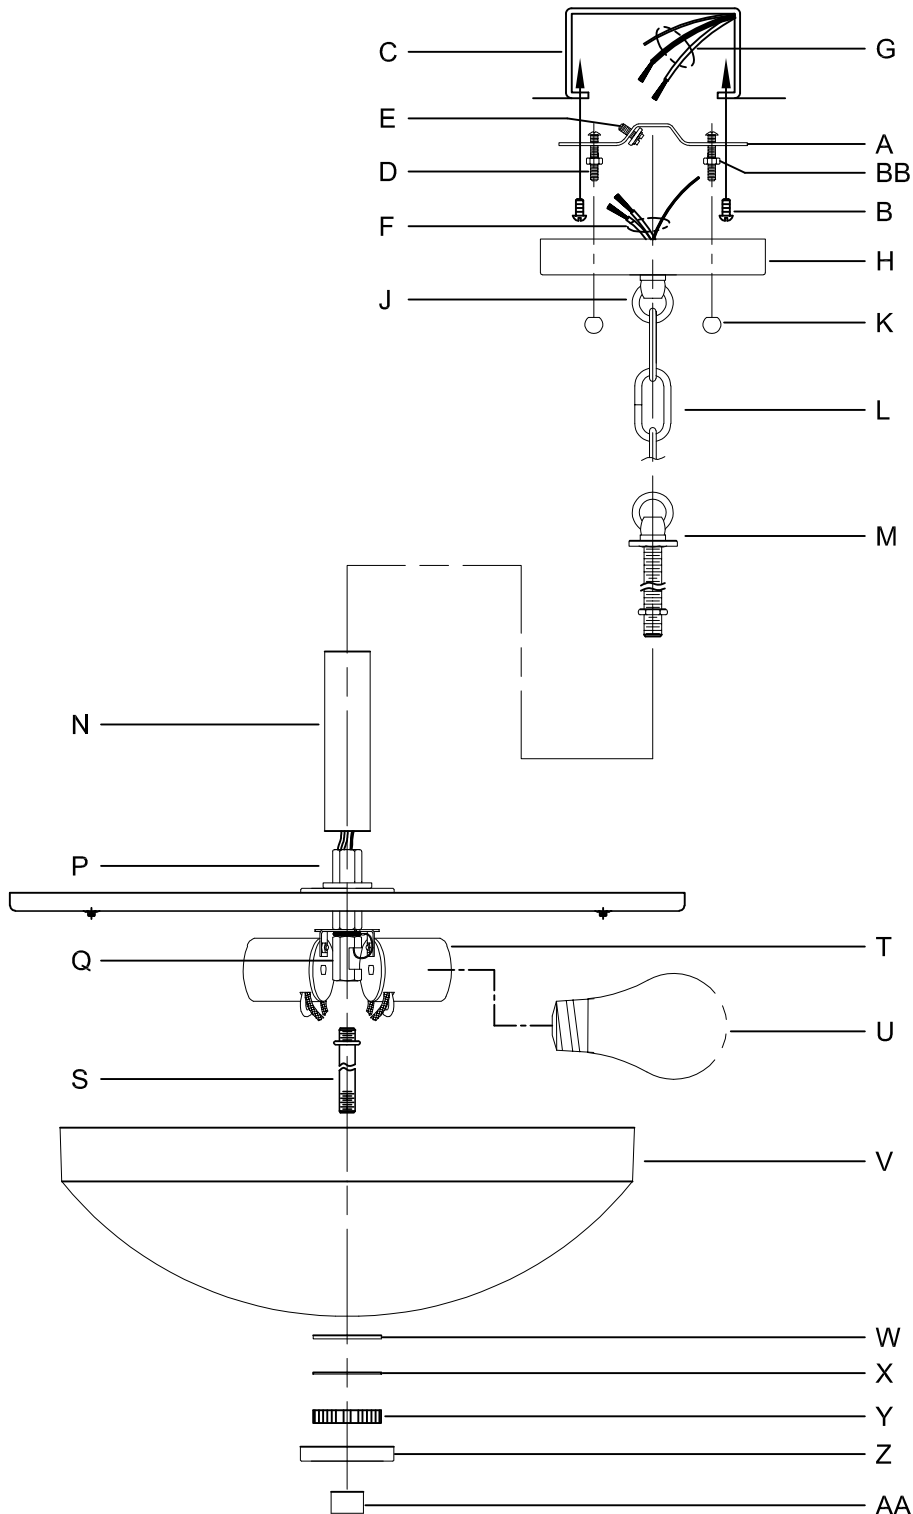

CAUTION: Read instructions carefully and turn electricity off at main circuit breaker panel before beginning installation.

3424

*****
WARNING - If any Special Control Devices are used with this Fixture, Follow the Instructions Carefully to assure full compliance with N.E.C. requirements. If there are any questions, contact a Qualified Electrical Contractor.
WARNING - This product contains chemicals known to the State of California to cause cancer, birth defects and /or other reproductive harm. Thoroughly wash hands after installing, handling, cleaning, or otherwise touching this product.
CAUTION - All glass is fragile, use care when handling Glass component(s) and or Lamp(s).
*****

ASSEMBLY STEPS:

PASOS PARA ENSAMBLAR:

MODE D'ASSEMBLAGE:

1. D,E → A
2. BB → D
3. B,A → C
4. F → N,M
5. M,N → P
6. L → M,J →
7. F → L,J,H
8. F → G →
9. H,K → D
10. S → Q
11. U → T
12. V,W,X,Y → S
13. Z,AA → S

**B, C, G & U
(NOT FURNISHED)
(NO INCLUIDA)
(NON FOURNIE)**