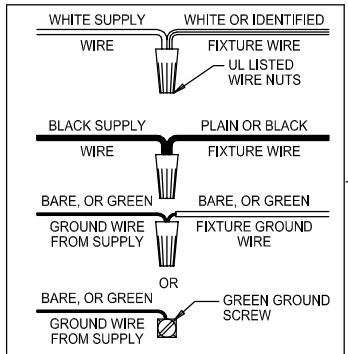

CAUTION: Read instructions carefully and turn electricity off at main circuit breaker panel before beginning installation.

5120

WARNING - If any Special Control Devices are used with this Fixture, Follow the Instructions Carefully to assure full compliance with N.E.C. requirements. If there are any questions, contact a Qualified Electrical Contractor.

CANOPY MOUNTING & WIRE CONNECTION ASSEMBLY STEPS:

Attach (N), (P) to achieve overall desired length.
 Una (N), (P) para lograr la longitud deseada.
 Joignez (N), (P) pour obtenir la longueur voulue.

1. D,E → A
2. B,A → C
3. F → P,N,M
4. P → Q
5. M → N
6. L → M,K
7. F → L,K,H
8. F → G
9. H,J → D