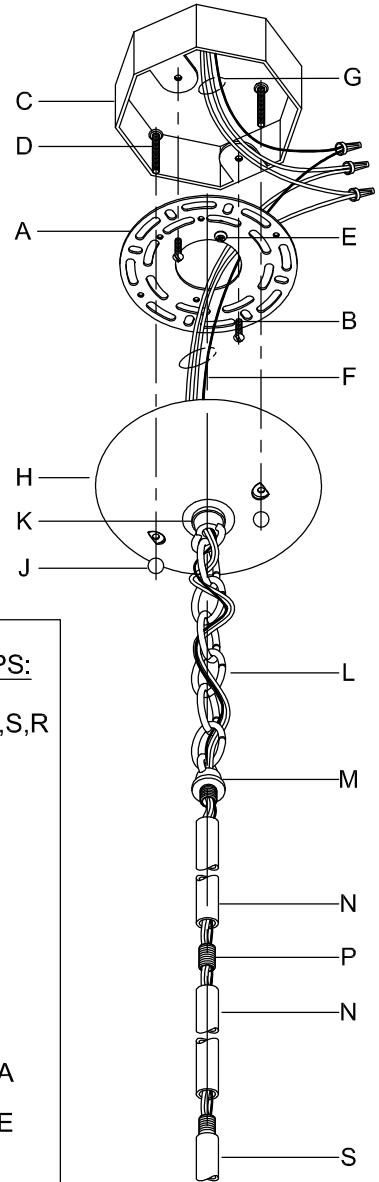

CAUTION: Read instructions carefully and turn electricity off at main circuit breaker panel before beginning installation.

5120

WARNING - If any Special Control Devices are used with this Fixture, Follow the Instructions Carefully to assure full compliance with N.E.C. requirements. If there are any questions, contact a Qualified Electrical Contractor.

CANOPY MOUNTING & WIRE CONNECTION ASSEMBLY STEPS:

Attach (N), (P) to achieve overall desired length.
 Una (N), (P) para lograr la longitud deseada.
 Joignez (N), (P) pour obtenir la longueur voulue.

1. D,E → A
2. B,A → C
3. F → P,N,M
4. P → Q
5. M → N
6. L → M,K
7. F → L,K,H
8. F → G
9. H,J → D

FIXTURE ASSEMBLY STEPS:

1. F → Q,S,R
2. S → Q
3. R → S
4. N → S
5. Y → Z
6. X → Z
7. T,U,W,V → R
8. CC,DD,W,BB → AA
9. FF → EE

B, C, G & X
 (NOT FURNISHED)
 (NO INCLUIDA)
 (NON FOURNIE)

Instrucciones de ensamblaje e instalación