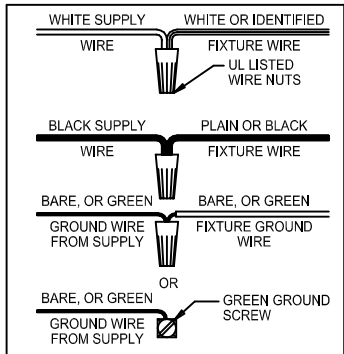

Assembly & Installation Instructions

CAUTION: Read instructions carefully and turn electricity off at main circuit breaker panel before beginning installation.

5093

*****

WARNING - If any Special Control Devices are used with this Fixture, Follow the Instructions Carefully to assure full compliance with N.E.C. requirements. If there are any questions, contact a Qualified Electrical Contractor.

CAUTION - All glass is fragile, use care when handling Glass component(s) and or Lamp(s).

WARNING - This product contains chemicals known to the State of California to cause cancer, birth defects and /or other reproductive harm. Thoroughly wash hands after installing, handling, cleaning, or otherwise touching this product.

*****

CANOPY MOUNTING & WIRE CONNECTION ASSEMBLY STEPS:

Attach (N), (P) to achieve overall desired length.
Una (N), (P) para lograr la longitud deseada.
Joignez (N), (P) pour obtenir la longueur voulue.