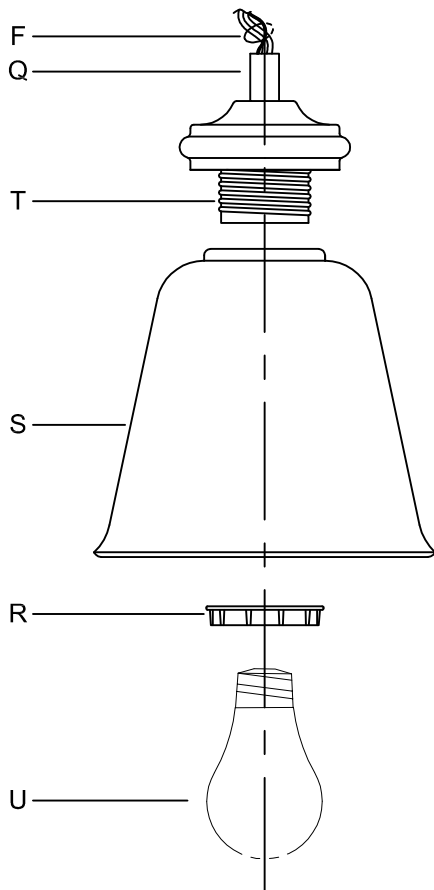

Assembly & Installation Instructions

CAUTION: Read instructions carefully and turn electricity off at main circuit breaker panel before beginning installation.

5093

WARNING - If any Special Control Devices are used with this Fixture, Follow the Instructions Carefully to assure full compliance with N.E.C. requirements. If there are any questions, contact a Qualified Electrical Contractor.

CANOPY MOUNTING & WIRE CONNECTION ASSEMBLY STEPS:

Attach (N), (P) to achieve overall desired length.
 Una (N), (P) para lograr la longitud deseada.
 Joignez (N), (P) pour obtenir la longueur voulue.

1. D,E → A
2. B,A → C
3. W → D
4. F → P,N,M
5. P → Q
6. M → N
7. L → M,K
8. F → L,K,H
9. F → G
10. H,J → D

FIXTURE ASSEMBLY STEPS:

1. S,R → T
2. U → T

B, C, G & U
 (NOT FURNISHED)
 (NO INCLUIDA)
 (NON FOURNIE)

Instrucciones de ensamblaje e instalación

Precaución: Lea cuidadosamente las instrucciones y desconecte la electricidad del cortacircuitos principal antes de iniciar la instalación.