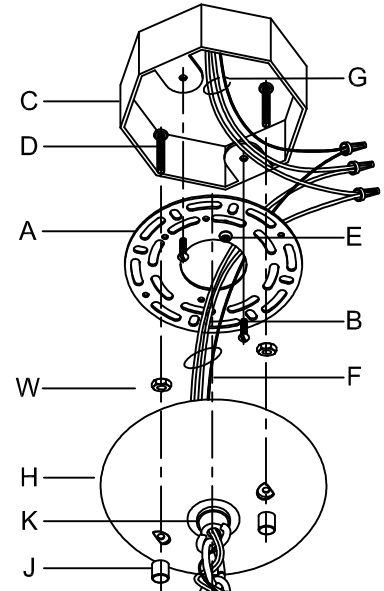

Assembly & Installation Instructions

CAUTION: Read instructions carefully and turn electricity off at main circuit breaker panel before beginning installation.

5093

WARNING - If any Special Control Devices are used with this Fixture, Follow the Instructions Carefully to assure full compliance with N.E.C. requirements. If there are any questions, contact a Qualified Electrical Contractor.

CANOPY MOUNTING & WIRE CONNECTION ASSEMBLY STEPS:

Attach (N), (P) to achieve overall desired length.
 Una (N), (P) para lograr la longitud deseada.
 Joignez (N), (P) pour obtenir la longueur voulue.

1. D,E → A
2. B,A → C
3. W → D
4. F → P,N,M
5. P → Q
6. M → N
7. L → M,K
8. F → L,K,H
9. F → G
10. H,J → D

FIXTURE ASSEMBLY STEPS:

1. S,R → T
2. U → T

B, C, G & U
 (NOT FURNISHED)
 (NO INCLUIDA)
 (NON FOURNIE)

Instrucciones de ensamblaje e instalación

Precaución: Lea cuidadosamente las instrucciones y desconecte la electricidad del cortacircuitos principal antes de iniciar la instalación.