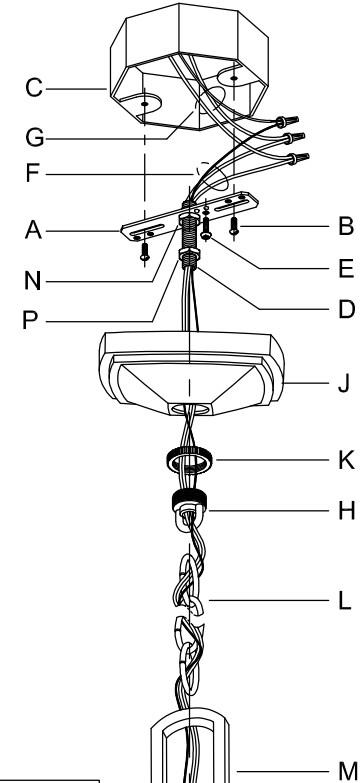

Assembly & Installation Instructions

CAUTION: Read instructions carefully and turn electricity off at main circuit breaker panel before beginning installation.

550000

WARNING - If any Special Control Devices are used with this Fixture, Follow the Instructions Carefully to assure full compliance with N.E.C. requirements. If there are any questions, contact a Qualified Electrical Contractor.

CANOPY MOUNTING & WIRE CONNECTION ASSEMBLY STEPS:

1. D,E → A
2. B,A → C
3. N,P,H → D
4. P → H
5. F → M
6. L → M
7. J,K → L
8. L → H
9. F → L,K,J,H,D
10. F → G
11. J,K → H

FIXTURE ASSEMBLY STEPS:

1. R → Q