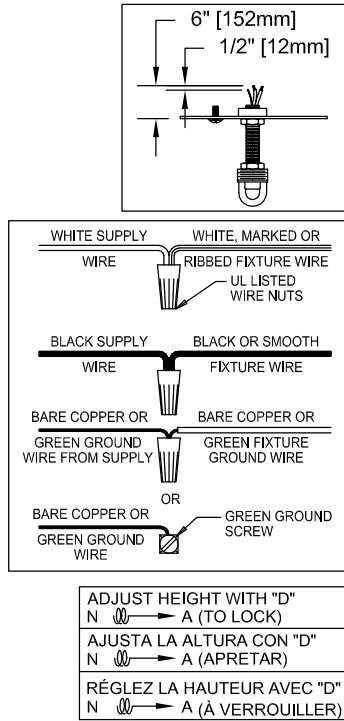

Assembly & Installation Instructions

CAUTION: Read instructions carefully and turn electricity off at main circuit breaker panel before beginning installation.

550000

WARNING - If any Special Control Devices are used with this Fixture, Follow the Instructions Carefully to assure full compliance with N.E.C. requirements. If there are any questions, contact a Qualified Electrical Contractor.

CANOPY MOUNTING & WIRE CONNECTION ASSEMBLY STEPS:

1. D,E → A
2. B,A → C
3. N,P,H → D
4. P → H
5. F → M
6. L → M
7. J,K → L
8. L → H
9. F → L,K,J,H,D
10. F → G
11. J,K → H

FIXTURE ASSEMBLY STEPS:

1. R → Q