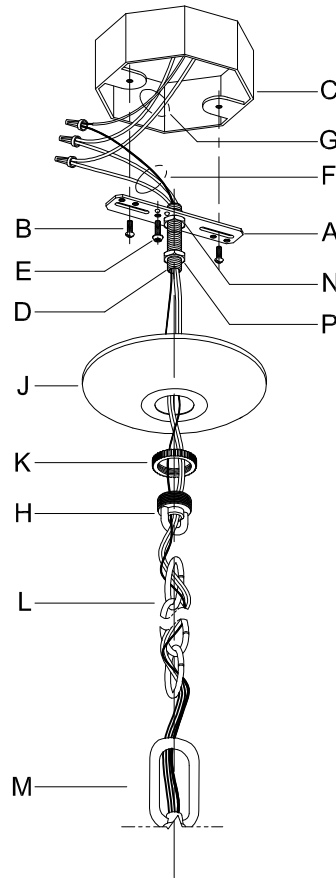

Assembly & Installation Instructions

CAUTION: Read instructions carefully and turn electricity off at main circuit breaker panel before beginning installation.

500025,500026

WARNING - If any Special Control Devices are used with this Fixture, Follow the Instructions Carefully to assure full compliance with N.E.C. requirements. If there are any questions, contact a Qualified Electrical Contractor.
WARNING - This product contains chemicals known to the State of California to cause cancer, birth defects and /or other reproductive harm. Thoroughly wash hands after installing, handling, cleaning, or otherwise touching this product.
CAUTION - All glass is fragile, use care when handling Glass component(s) and or Lamp(s).

CANOPY MOUNTING & WIRE CONNECTION ASSEMBLY STEPS:

1. D,E → A
2. B,A → C
3. N,P,H,J → D (TO LOCK) (APRETAR)
4. P → H (À VERROUILLER)
5. L → M
6. K → L
7. L → H
8. F → L,K,J,H,D
9. F → G
10. J,K → H

ADJUST HEIGHT WITH "D"
 N → A (TO LOCK)
 AJUSTA LA ALTURA CON "D"
 N → A (APRETAR)
 RÉGLEZ LA HAUTEUR AVEC "D"
 N → A (À VERROUILLER)

FIXTURE ASSEMBLY STEPS:

1. Q,R,S → U
2. T → U

B, C, G & T
 (NOT FURNISHED)
 (NO INCLUIDA)
 (NON FOURNIE)

P500025

P500026

Instructions d'Assemblage et Installation

Mise en garde: Lire les instructions avec soin et couper le courant au disjoncteur central avant de commencer l'installation.