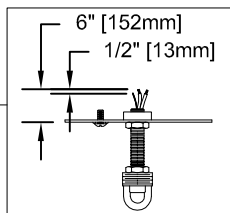

Assembly & Installation Instructions

CAUTION: Read instructions carefully and turn electricity off at main circuit breaker panel before beginning installation.

500025,500026

WARNING - If any Special Control Devices are used with this Fixture, Follow the Instructions Carefully to assure full compliance with N.E.C. requirements. If there are any questions, contact a Qualified Electrical Contractor.
WARNING - This product contains chemicals known to the State of California to cause cancer, birth defects and /or other reproductive harm. Thoroughly wash hands after installing, handling, cleaning, or otherwise touching this product.
CAUTION - All glass is fragile, use care when handling Glass component(s) and or Lamp(s).

CANOPY MOUNTING & WIRE CONNECTION ASSEMBLY STEPS:

1. D,E → A
2. B,A → C
3. N,P,H,J → D (TO LOCK) (APRETAR)
4. P → H (À VERROUILLER)
5. L → M
6. K → L
7. L → H
8. F → L,K,J,H,D
9. F → G
10. J,K → H

ADJUST HEIGHT WITH "D"
 N → A (TO LOCK)
 AJUSTA LA ALTURA CON "D"
 N → A (APRETAR)
 RÉGLEZ LA HAUTEUR AVEC "D"
 N → A (À VERROUILLER)