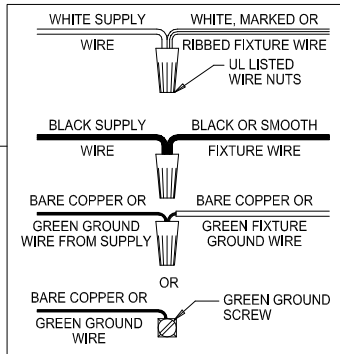

Assembly & Installation Instructions

CAUTION: Read instructions carefully and turn electricity off at main circuit breaker panel before beginning installation.

500025,500026

WARNING - If any Special Control Devices are used with this Fixture, Follow the Instructions Carefully to assure full compliance with N.E.C. requirements. If there are any questions, contact a Qualified Electrical Contractor.
WARNING - This product contains chemicals known to the State of California to cause cancer, birth defects and /or other reproductive harm. Thoroughly wash hands after installing, handling, cleaning, or otherwise touching this product.
CAUTION - All glass is fragile, use care when handling Glass component(s) and or Lamp(s).

CANOPY MOUNTING & WIRE CONNECTION ASSEMBLY STEPS:

1. D,E → A
2. B,A → C
3. N,P,H,J → D (TO LOCK) (APRETAR)
4. P → H (À VERROUILLER)
5. L → M
6. K → L
7. L → H
8. F → L,K,J,H,D
9. F → G
10. J,K → H

ADJUST HEIGHT WITH "D"
 N → A (TO LOCK)
 AJUSTA LA ALTURA CON "D"
 N → A (APRETAR)
 RÉGLEZ LA HAUTEUR AVEC "D"
 N → A (À VERROUILLER)