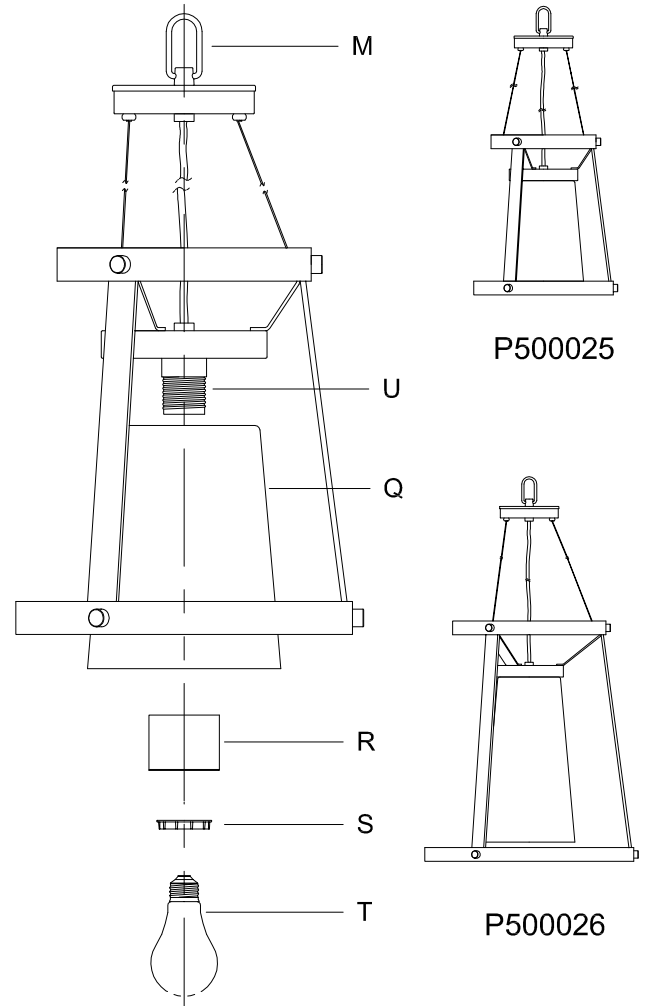

Assembly & Installation Instructions

CAUTION: Read instructions carefully and turn electricity off at main circuit breaker panel before beginning installation.

500025,500026

WARNING - If any Special Control Devices are used with this Fixture, Follow the Instructions Carefully to assure full compliance with N.E.C. requirements. If there are any questions, contact a Qualified Electrical Contractor.
WARNING - This product contains chemicals known to the State of California to cause cancer, birth defects and /or other reproductive harm. Thoroughly wash hands after installing, handling, cleaning, or otherwise touching this product.
CAUTION - All glass is fragile, use care when handling Glass component(s) and or Lamp(s).

CANOPY MOUNTING & WIRE CONNECTION ASSEMBLY STEPS:

1. D,E → A
2. B,A → C
3. N,P,H,J → D (TO LOCK) (APRETAR)
4. P → H (À VERROUILLER)
5. L → M
6. K → L
7. L → H
8. F → L,K,J,H,D
9. F → G
10. J,K → H

ADJUST HEIGHT WITH "D"
 N → A (TO LOCK)
 AJUSTA LA ALTURA CON "D"
 N → A (APRETAR)
 RÉGLEZ LA HAUTEUR AVEC "D"
 N → A (À VERROUILLER)

FIXTURE ASSEMBLY STEPS:

1. Q,R,S → U
2. T → U

B, C, G & T
 (NOT FURNISHED)
 (NO INCLUIDA)
 (NON FOURNIE)

P500025

P500026

Instructions d'Assemblage et Installation

Mise en garde: Lire les instructions avec soin et couper le courant au disjoncteur central avant de commencer l'installation.