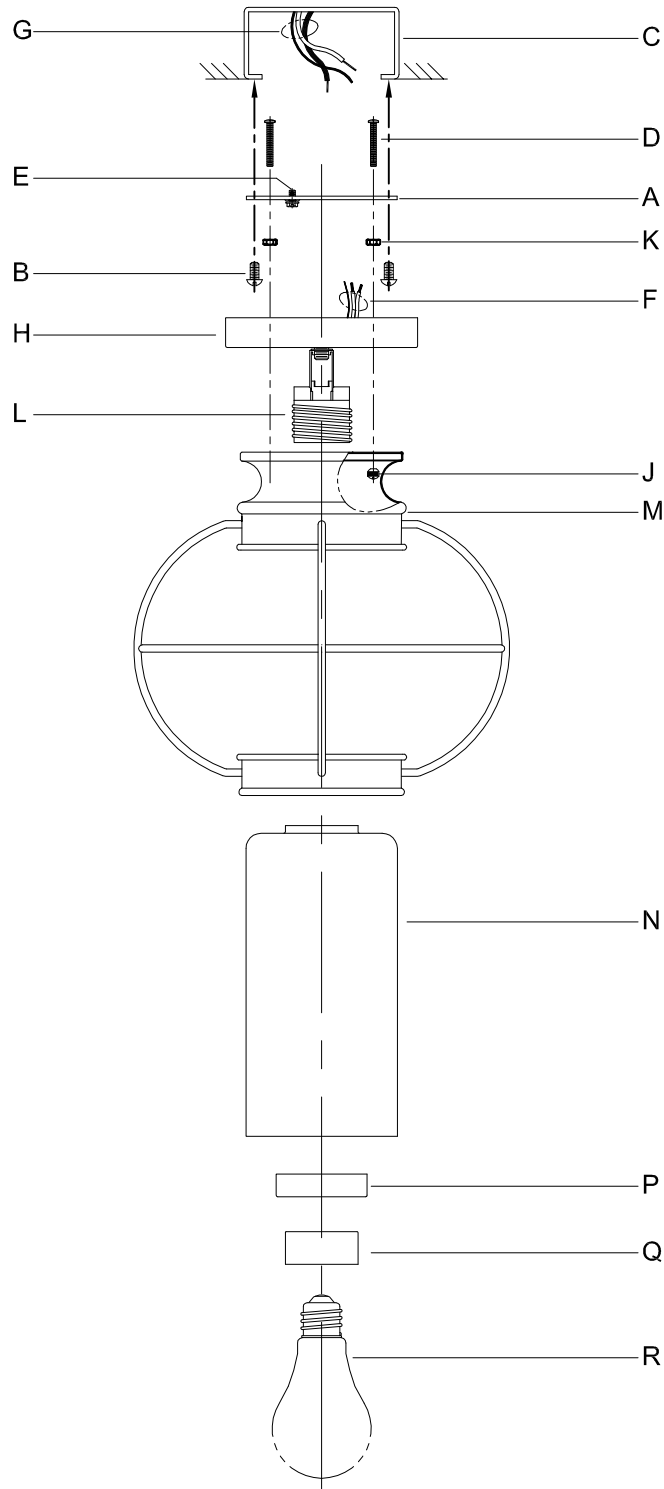

Assembly & Installation Instructions

CAUTION: Read instructions carefully and turn electricity off at main circuit breaker panel before beginning installation.

550016, 550017

WARNING - If any Special Control Devices are used with this Fixture, Follow the Instructions Carefully to assure full compliance with N.E.C. requirements. If there are any questions, contact a Qualified Electrical Contractor.

CAUTION - All glass is fragile, use care when handling Glass component(s) and or Lamp(s).

ASSEMBLY STEPS:

PASOS PARA ENSAMBLAR:

MODE D'ASSEMBLAGE:

1. D,E → A
2. K → D
3. B,A → C
4. F → G 
5. H,M,J → D
6. N,P,Q → L
7. R → L