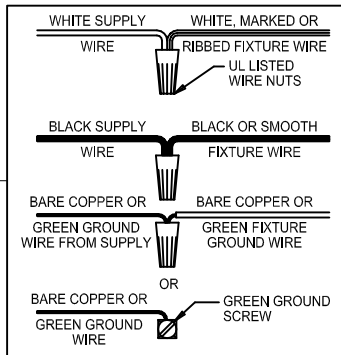

Assembly & Installation Instructions

CAUTION: Read instructions carefully and turn electricity off at main circuit breaker panel before beginning installation.

550016, 550017

WARNING - If any Special Control Devices are used with this Fixture, Follow the Instructions Carefully to assure full compliance with N.E.C. requirements. If there are any questions, contact a Qualified Electrical Contractor.

CAUTION - All glass is fragile, use care when handling Glass component(s) and or Lamp(s).

ASSEMBLY STEPS:

PASOS PARA ENSAMBLAR:

MODE D'ASSEMBLAGE:

1. D,E → A
2. K → D
3. B,A → C
4. F → G 
5. H,M,J → D
6. N,P,Q → L
7. R → L