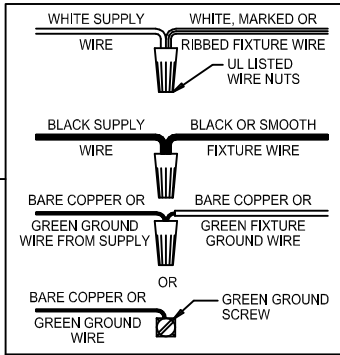

Assembly & Installation Instructions

CAUTION: Read instructions carefully and turn electricity off at main circuit breaker panel before beginning installation.

300057, 300058, 300059, 300060

WARNING - If any Special Control Devices are used with this Fixture, Follow the Instructions Carefully to assure full compliance with N.E.C. requirements. If there are any questions, contact a Qualified Electrical Contractor.

CANOPY MOUNTING & WIRE CONNECTION ASSEMBLY STEPS:

1. D,E → A
2. K → D
3. B,A → C
4. F → G
5. H,J → D

FIXTURE ASSEMBLY STEPS:

1. L,N → P
2. M → P

B, C, G & M
 (NOT FURNISHED)
 (NO INCLUIDA)
 (NON FOURNIE)

P300057