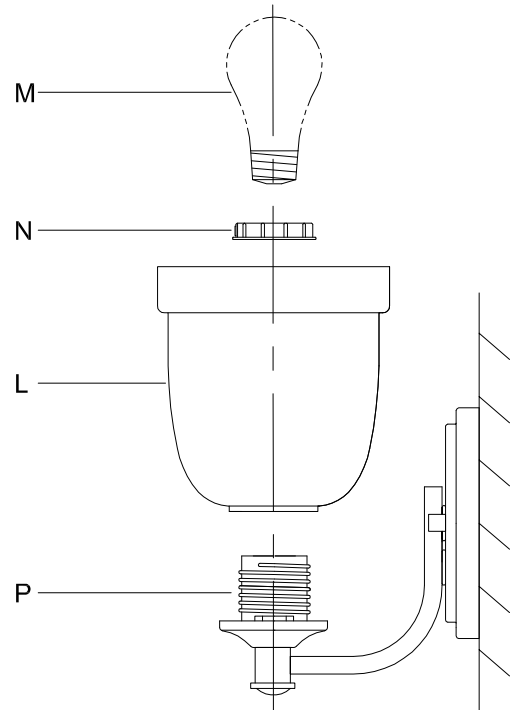

Assembly & Installation Instructions

CAUTION: Read instructions carefully and turn electricity off at main circuit breaker panel before beginning installation.

300057, 300058, 300059, 300060

WARNING - If any Special Control Devices are used with this Fixture, Follow the Instructions Carefully to assure full compliance with N.E.C. requirements. If there are any questions, contact a Qualified Electrical Contractor.

WARNING - This product contains chemicals known to the State of California to cause cancer, birth defects and /or other reproductive harm. Thoroughly wash hands after installing, handling, cleaning, or otherwise touching this product.
CAUTION - All glass is fragile, use care when handling Glass component(s) and or Lamp(s).

CANOPY MOUNTING & WIRE CONNECTION ASSEMBLY STEPS:

1. D,E → A
2. K → D
3. B,A → C
4. F → G
5. H,J → D

FIXTURE ASSEMBLY STEPS:

1. L,N → P
2. M → P

B, C, G & M
(NOT FURNISHED)
(NO INCLUIDA)
(NON FOURNIE)