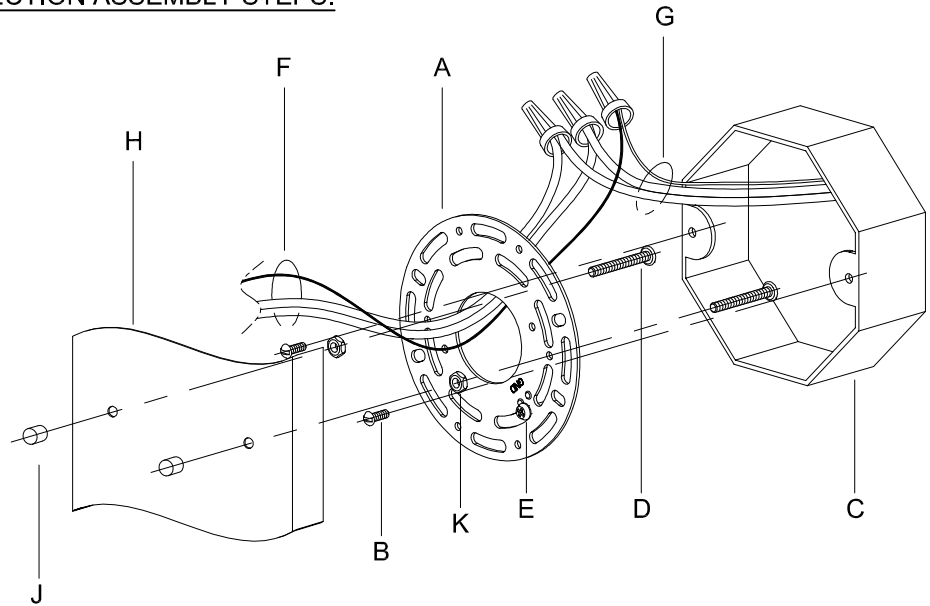

Assembly & Installation Instructions

CAUTION: Read instructions carefully and turn electricity off at main circuit breaker panel before beginning installation.

300057, 300058, 300059, 300060

WARNING - If any Special Control Devices are used with this Fixture, Follow the Instructions Carefully to assure full compliance with N.E.C. requirements. If there are any questions, contact a Qualified Electrical Contractor.

CANOPY MOUNTING & WIRE CONNECTION ASSEMBLY STEPS:

1. D,E → A
2. K → D
3. B,A → C
4. F → G
5. H,J → D

FIXTURE ASSEMBLY STEPS:

1. L,N → P
2. M → P

B, C, G & M
 (NOT FURNISHED)
 (NO INCLUIDA)
 (NON FOURNIE)

P300057