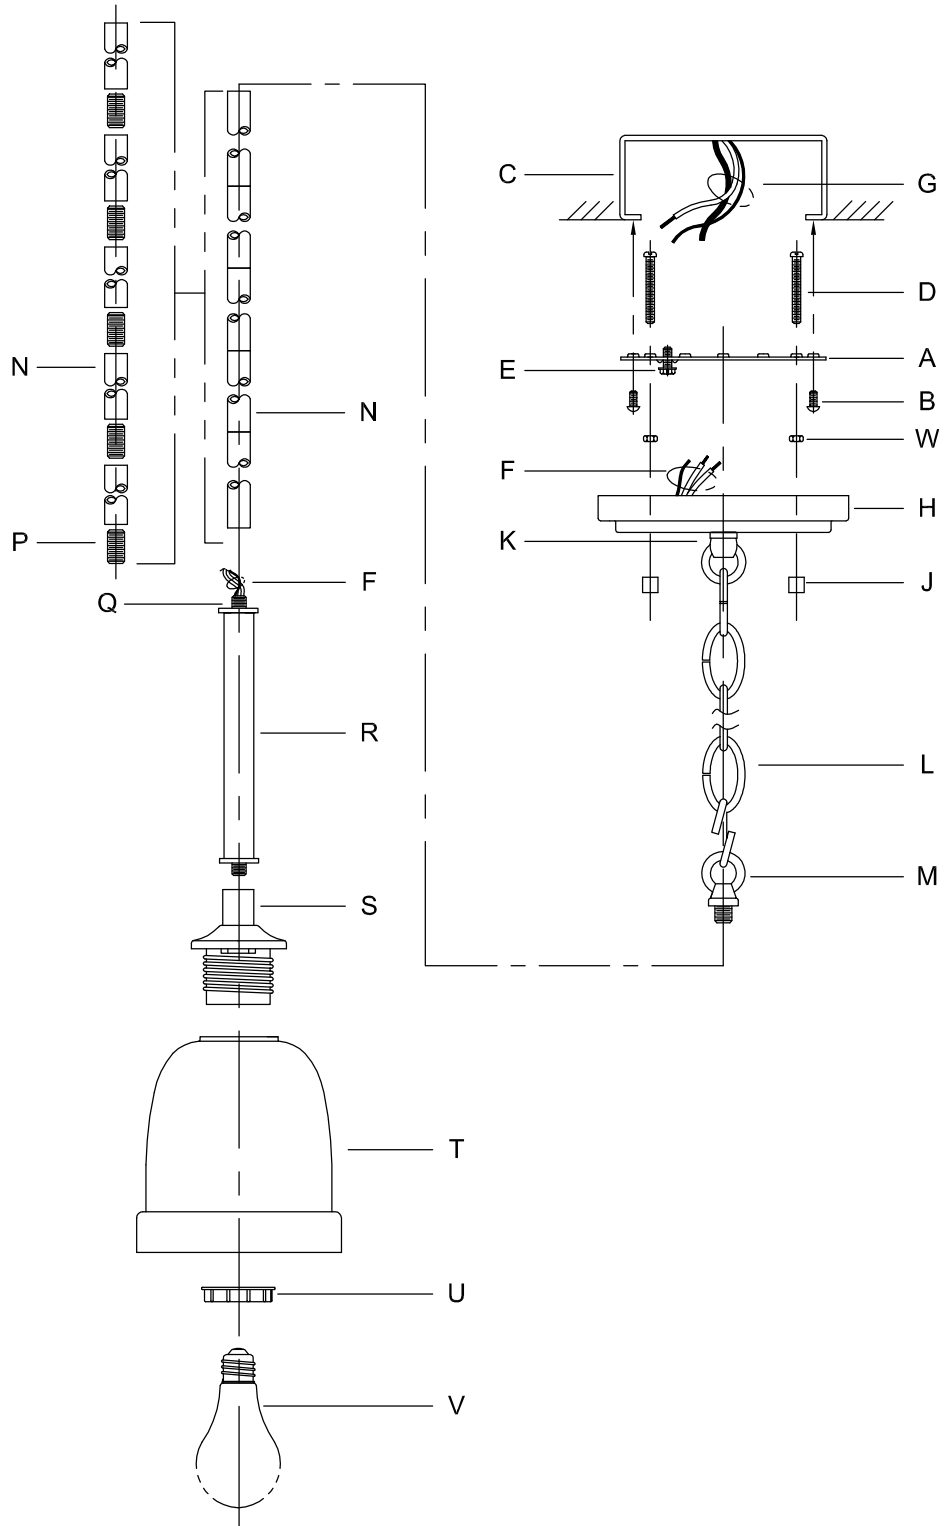

CAUTION: Read instructions carefully and turn electricity off at main circuit breaker panel before beginning installation.

500050

WARNING - If any Special Control Devices are used with this Fixture, Follow the Instructions Carefully to assure full compliance with N.E.C. requirements. If there are any questions, contact a Qualified Electrical Contractor.

ASSEMBLY STEPS:

PASOS PARA ENSAMBLAR:

MODE D'ASSEMBLAGE:

1. D,E → A
2. W → D
3. B,A → C
4. F → R
5. R → S
6. F → N,P,M
7. N → Q
8. M → N
9. L → M,K
10. F → L,K,H
11. F → G
12. H,J → D
13. T,U → S
14. V → S

Attach (N), (P) to achieve overall desired length.
 Una (N), (P) para lograr la longitud deseada.
 Joignez (N), (P) pour obtenir la longueur voulue.

**B, C, G & V
 (NOT FURNISHED)
 (NO INCLUIDA)
 (NON FOURNIE)**