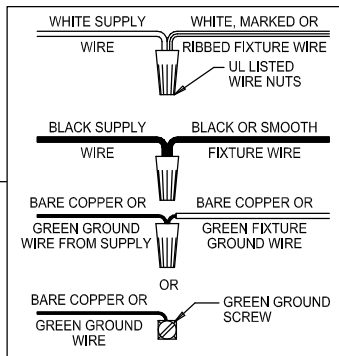

CAUTION: Read instructions carefully and turn electricity off at main circuit breaker panel before beginning installation.

500050

WARNING - If any Special Control Devices are used with this Fixture, Follow the Instructions Carefully to assure full compliance with N.E.C. requirements. If there are any questions, contact a Qualified Electrical Contractor.

Attach (N), (P) to achieve overall desired length.
 Una (N), (P) para lograr la longitud deseada.
 Joignez (N), (P) pour obtenir la longueur voulue.

**B, C, G & V
 (NOT FURNISHED)
 (NO INCLUIDA)
 (NON FOURNIE)**