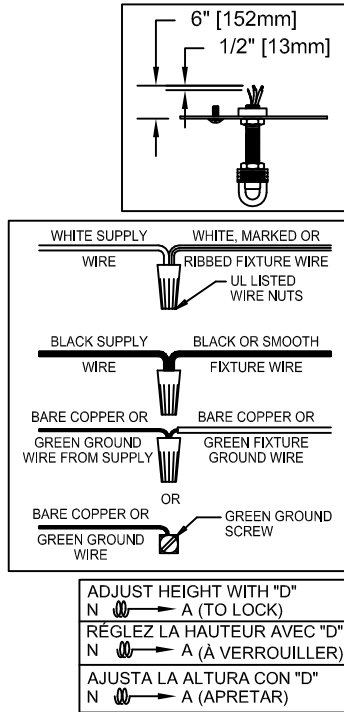

CAUTION: Read instructions carefully and turn electricity off at main circuit breaker panel before beginning installation.

550022

WARNING - If any Special Control Devices are used with this Fixture, Follow the Instructions Carefully to assure full compliance with N.E.C. requirements. If there are any questions, contact a Qualified Electrical Contractor.

CANOPY MOUNTING & WIRE CONNECTION ASSEMBLY STEPS:

1. D,E → A
2. B,A → C
3. N,P,H → D (TO LOCK) (À VERROUILLER)
4. P → H (APRETAR)
5. L → M
6. J,K → L
7. L → H
8. F → L,K,J,H,D
9. F → G
10. J,K → H

FIXTURE ASSEMBLY STEPS: