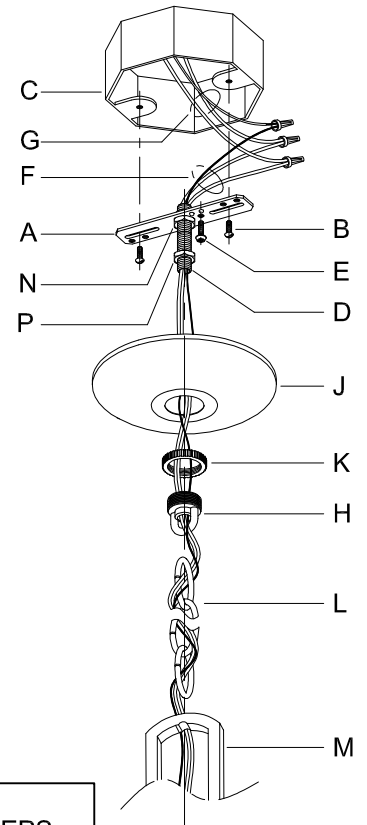

CAUTION: Read instructions carefully and turn electricity off at main circuit breaker panel before beginning installation.

550022

WARNING - If any Special Control Devices are used with this Fixture, Follow the Instructions Carefully to assure full compliance with N.E.C. requirements. If there are any questions, contact a Qualified Electrical Contractor.

CANOPY MOUNTING & WIRE CONNECTION ASSEMBLY STEPS:

1. D,E → A
2. B,A → C
3. N,P,H → D (TO LOCK) (À VERROUILLER)
4. P → H (APRETAR)
5. L → M
6. J,K → L
7. L → H
8. F → L,K,J,H,D
9. F → G
10. J,K → H

FIXTURE ASSEMBLY STEPS: