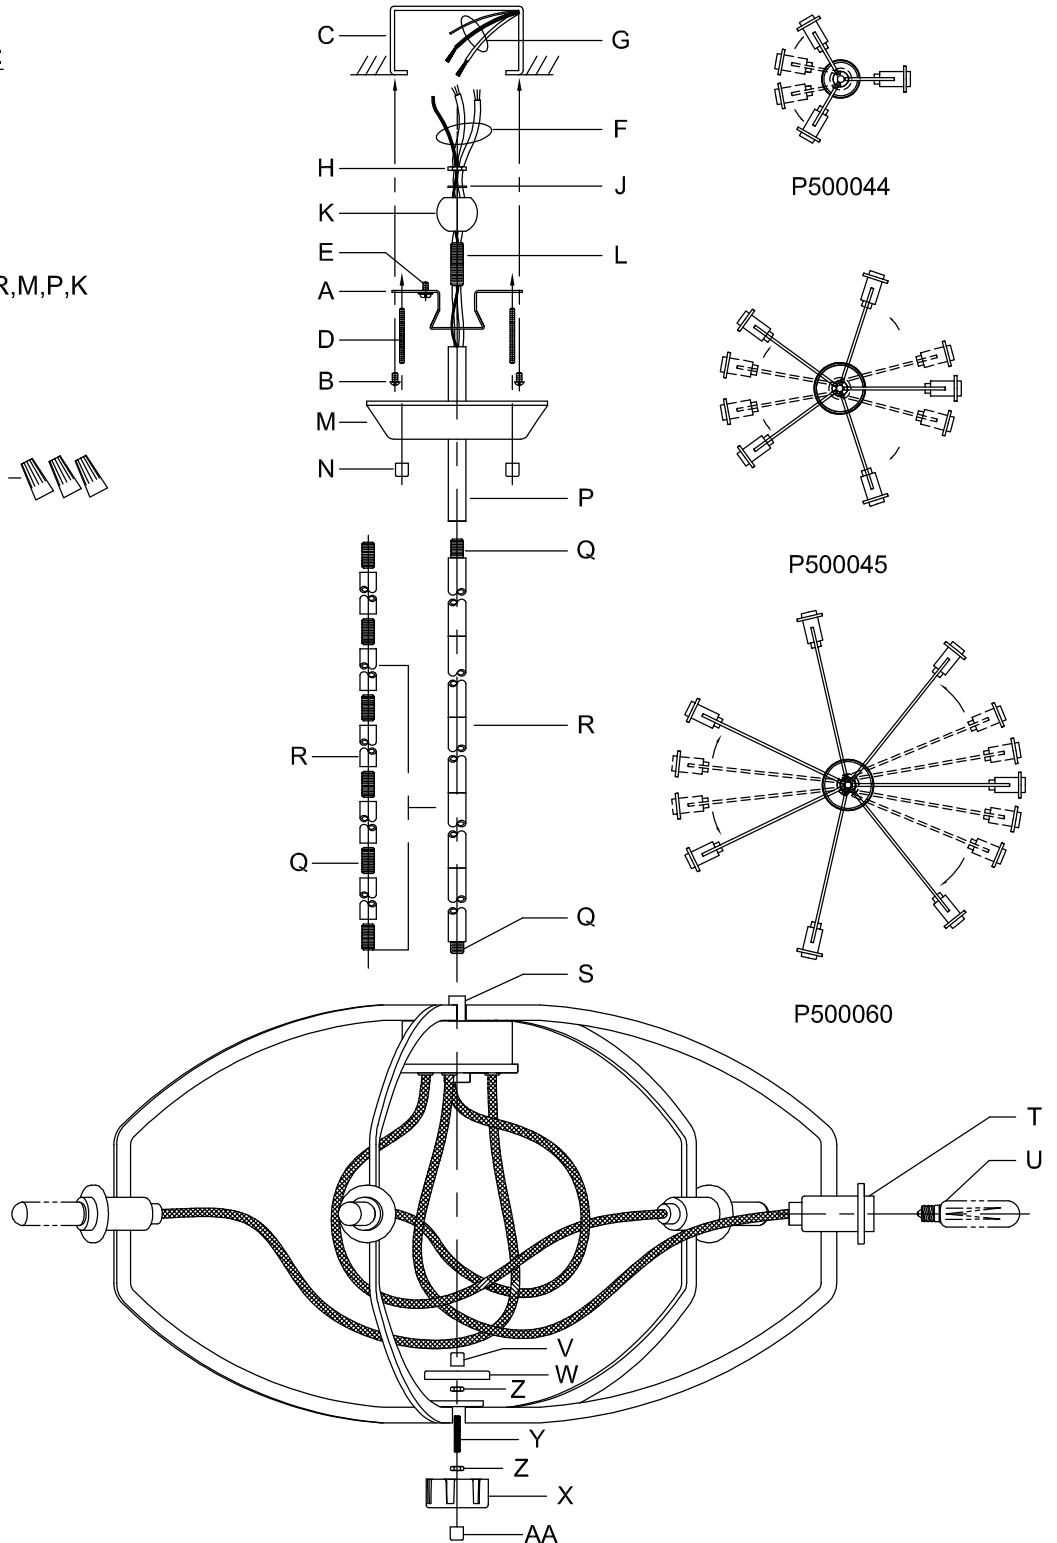

CAUTION: Read instructions carefully and turn electricity off at main circuit breaker panel before beginning installation.

500044, 500045, 500060

WARNING - If any Special Control Devices are used with this Fixture, Follow the Instructions Carefully to assure full compliance with N.E.C. requirements. If there are any questions, contact a Qualified Electrical Contractor.

ASSEMBLY STEPS:

MODE D'ASSEMBLAGE:

PASOS PARA ENSAMBLAR:

1. D,E → A
2. B,A → C
3. L,J,H → K
4. P → L
5. F → Q,R,M,P,K
6. Q → S
7. P → Q
8. K → A
9. F → G
10. M,N → D
11. U → T
12. V,W,Z → Y
13. Z,X,AA → Y

P500044

P500045

P500060

Attach (R), (Q) to achieve overall desired length.
 Joignez (R), (Q) pour obtenir la longueur voulue.
 Una (R), (Q) para lograr la longitud deseada.

**B, C, G & U
 (NOT FURNISHED)
 (NON FOURNIE)
 (NO INCLUIDA)**