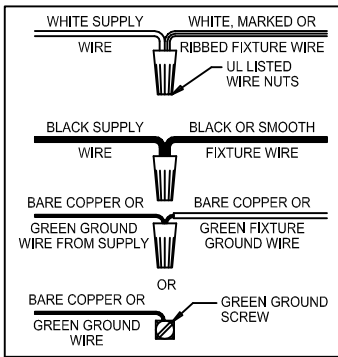

CAUTION: Read instructions carefully and turn electricity off at main circuit breaker panel before beginning installation.

500124

WARNING - If any Special Control Devices are used with this Fixture, Follow the Instructions Carefully to assure full compliance with N.E.C. requirements. If there are any questions, contact a Qualified Electrical Contractor.

CANOPY MOUNTING & WIRE CONNECTION ASSEMBLY STEPS:

Attach (N), (P) to achieve overall desired length.
 Joignez (N), (P) pour obtenir la longueur voulue.
 Una (N), (P) para lograr la longitud deseada.

1. D,E → A
2. B,A → C
3. F → P,N,M
4. N → Q
5. M → N
6. L → M,K
7. F → L,K,H
8. F → G
9. H,J → D

FIXTURE ASSEMBLY STEPS:

1. U,T,S → AA
2. R → AA
3. X,Y → Z
4. W,V → X

B, C, G & AA
 (NOT FURNISHED)
 (NON FOURNIE)
 (NO INCLUIDA)

Instructions d'Assemblage et Installation

MISE EN GARDE: Lire les instructions avec soin et couper le courant au disjoncteur central avant de commencer l'installation.