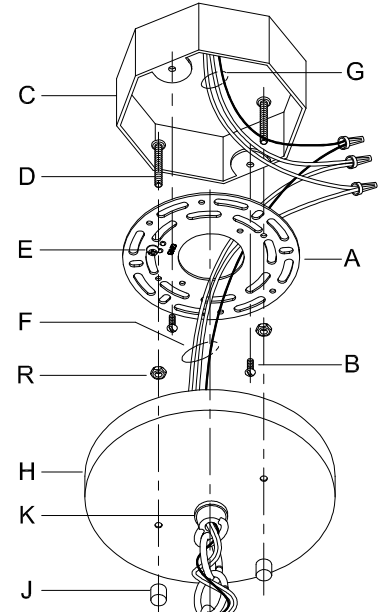

CAUTION: Read instructions carefully and turn electricity off at main circuit breaker panel before beginning installation.

500124

WARNING - If any Special Control Devices are used with this Fixture, Follow the Instructions Carefully to assure full compliance with N.E.C. requirements. If there are any questions, contact a Qualified Electrical Contractor.

CANOPY MOUNTING & WIRE CONNECTION ASSEMBLY STEPS:

Attach (N), (P) to achieve overall desired length.
 Joignez (N), (P) pour obtenir la longueur voulue.
 Una (N), (P) para lograr la longitud deseada.

1. D,E → A
2. B,A → C
3. F → P,N,M
4. N → Q
5. M → N
6. L → M,K
7. F → L,K,H
8. F → G
9. H,J → D

FIXTURE ASSEMBLY STEPS:

1. U,T,S → AA
2. R → AA
3. X,Y → Z
4. W,V → X

B, C, G & AA
 (NOT FURNISHED)
 (NON FOURNIE)
 (NO INCLUIDA)

Instructions d'Assemblage et Installation

MISE EN GARDE: Lire les instructions avec soin et couper le courant au disjoncteur central avant de commencer l'installation.