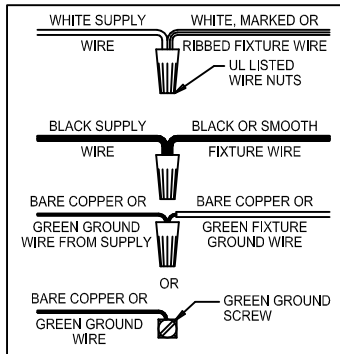

CAUTION: Read instructions carefully and turn electricity off at main circuit breaker panel before beginning installation.

500091

*****

WARNING - If any Special Control Devices are used with this Fixture, Follow the Instructions Carefully to assure full compliance with N.E.C. requirements. If there are any questions, contact a Qualified Electrical Contractor.

WARNING - This product contains chemicals known to the State of California to cause cancer, birth defects and /or other reproductive harm. Thoroughly wash hands after installing, handling, cleaning, or otherwise touching this product.
CAUTION - All glass is fragile, use care when handling Glass component(s) and or Lamp(s).

*****

CANOPY MOUNTING & WIRE CONNECTION ASSEMBLY STEPS:

ADJUST HEIGHT WITH "D"
N → A (TO LOCK)
RÉGLEZ LA HAUTEUR AVEC "D"
N → A (À VERROUILLER)
AJUSTA LA ALTURA CON "D"
N → A (APRETAR)

**B,C,G & S
(NOT FURNISHED)
(NON FOURNIE)
(NO INCLUIDA)**

1. D,E → A
2. B,A → C
3. N,P,H → D
4. H,K,J → D (TO LOCK) (À VERROUILLER)
5. F → M (APRETAR)
6. L → M
7. J,K → L
8. L → H
9. F → L,H,KJ,D
10. F → G
11. J,K → H
12. M → Q
13. Q → R
14. T → U
15. W → V