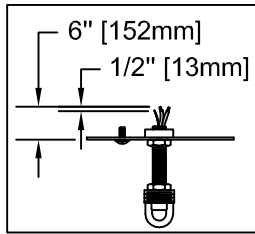

CAUTION: Read instructions carefully and turn electricity off at main circuit breaker panel before beginning installation.

500091

*****

WARNING - If any Special Control Devices are used with this Fixture, Follow the Instructions Carefully to assure full compliance with N.E.C. requirements. If there are any questions, contact a Qualified Electrical Contractor.

WARNING - This product contains chemicals known to the State of California to cause cancer, birth defects and /or other reproductive harm. Thoroughly wash hands after installing, handling, cleaning, or otherwise touching this product.
CAUTION - All glass is fragile, use care when handling Glass component(s) and or Lamp(s).

*****

CANOPY MOUNTING & WIRE CONNECTION ASSEMBLY STEPS:

ADJUST HEIGHT WITH "D"
N → A (TO LOCK)
RÉGLEZ LA HAUTEUR AVEC "D"
N → A (À VERROUILLER)
AJUSTA LA ALTURA CON "D"
N → A (APRETAR)

**B,C,G & S
(NOT FURNISHED)
(NON FOURNIE)
(NO INCLUIDA)**

1. D,E → A
2. B,A → C
3. N,P,H → D
4. H,K,J → D (TO LOCK) (À VERROUILLER)
5. F → M (APRETAR)
6. L → M
7. J,K → L
8. L → H
9. F → L,H,KJ,D
10. F → G
11. J,K → H
12. M → Q
13. Q → R
14. T → U
15. W → V