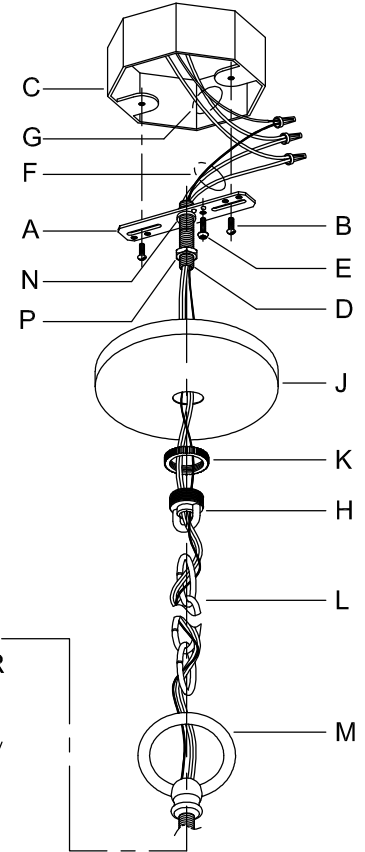

CAUTION: Read instructions carefully and turn electricity off at main circuit breaker panel before beginning installation.

500085

WARNING - If any Special Control Devices are used with this Fixture, Follow the Instructions Carefully to assure full compliance with N.E.C. requirements. If there are any questions, contact a Qualified Electrical Contractor.

CAUTION - All glass is fragile, use care when handling Glass component(s) and or Lamp(s).

CANOPY MOUNTING & WIRE CONNECTION ASSEMBLY STEPS:

ADJUST HEIGHT WITH "D"
 N ⌘ → A (TO LOCK)
 RÉGLEZ LA HAUTEUR AVEC "D"
 N ⌘ → A (À VERROUILLER)
 AJUSTA LA ALTURA CON "D"
 N ⌘ → A (APRETAR)

**B,C,F & T
 (NOT FURNISHED)
 (NON FOURNIE)
 (NO INCLUIDA)**

1. D,E → A
2. B,A → C
3. N,P,H → D (TO LOCK) (À VERROUILLER)
4. P → H (APRETAR)
5. F → M
6. L → M
7. J,K → L
8. L → H
9. F → L,K,J,H,D
10. F → G
11. J,K → H
12. Q → R
13. U → V,T
14. Q,R → V
15. W,R → Q
16. S → V
17. V → M