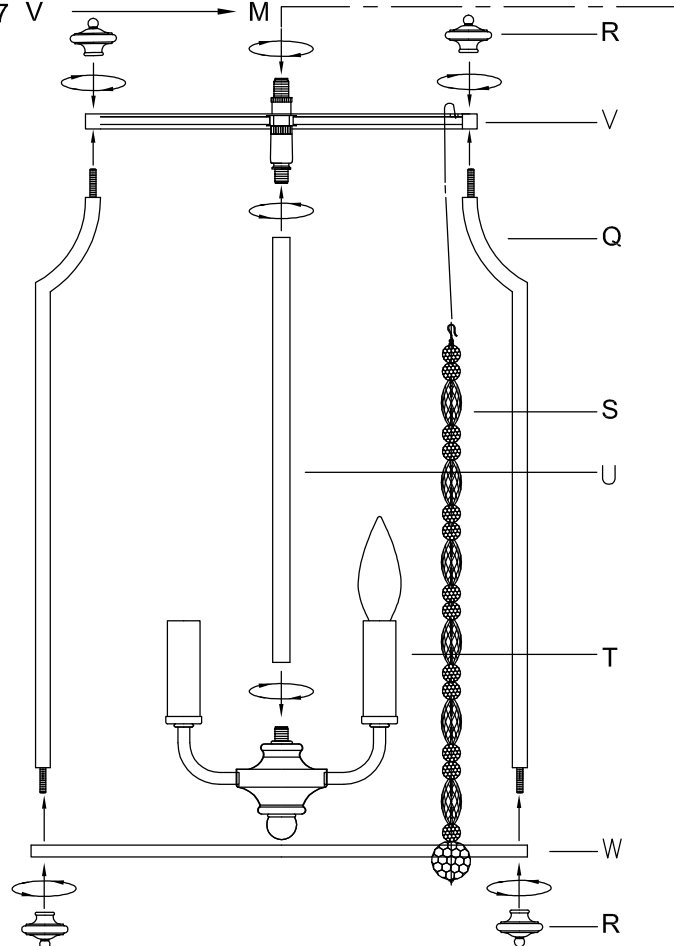

CAUTION: Read instructions carefully and turn electricity off at main circuit breaker panel before beginning installation.

500085

*****
WARNING - If any Special Control Devices are used with this Fixture, Follow the Instructions Carefully to assure full compliance with N.E.C. requirements. If there are any questions, contact a Qualified Electrical Contractor.

WARNING - This product contains chemicals known to the State of California to cause cancer, birth defects and /or other reproductive harm. Thoroughly wash hands after installing, handling, cleaning, or otherwise touching this product.

CAUTION - All glass is fragile, use care when handling Glass component(s) and or Lamp(s).

*****

CANOPY MOUNTING & WIRE CONNECTION ASSEMBLY STEPS:

ADJUST HEIGHT WITH "D"
N ⌘ → A (TO LOCK)
RÉGLEZ LA HAUTEUR AVEC "D"
N ⌘ → A (À VERROUILLER)
AJUSTA LA ALTURA CON "D"
N ⌘ → A (APRETAR)

**B,C,F & T
(NOT FURNISHED)
(NON FOURNIE)
(NO INCLUIDA)**

1. D,E → A
2. B,A → C
3. N,P,H → D (TO LOCK) (À VERROUILLER)
4. P → H (APRETAR)
5. F → M
6. L → M
7. J,K → L
8. L → H
9. F → L,K,J,H,D
10. F → G
11. J,K → H
12. Q → R
13. U → V,T
14. Q,R → V
15. W,R → Q
16. S → V
17. V → M