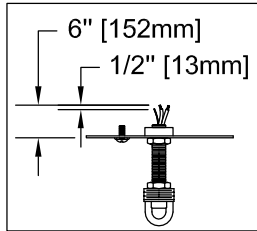

CAUTION: Read instructions carefully and turn electricity off at main circuit breaker panel before beginning installation.

500085

*****
WARNING - If any Special Control Devices are used with this Fixture, Follow the Instructions Carefully to assure full compliance with N.E.C. requirements. If there are any questions, contact a Qualified Electrical Contractor.

WARNING - This product contains chemicals known to the State of California to cause cancer, birth defects and /or other reproductive harm. Thoroughly wash hands after installing, handling, cleaning, or otherwise touching this product.

CAUTION - All glass is fragile, use care when handling Glass component(s) and or Lamp(s).

*****

CANOPY MOUNTING & WIRE CONNECTION ASSEMBLY STEPS:

ADJUST HEIGHT WITH "D"
N ⌘ → A (TO LOCK)
RÉGLEZ LA HAUTEUR AVEC "D"
N ⌘ → A (À VERROUILLER)
AJUSTA LA ALTURA CON "D"
N ⌘ → A (APRETAR)

**B,C,F & T
(NOT FURNISHED)
(NON FOURNIE)
(NO INCLUIDA)**

1. D,E → A
2. B,A → C
3. N,P,H → D (TO LOCK) (À VERROUILLER)
4. P → H (APRETAR)
5. F → M
6. L → M
7. J,K → L
8. L → H
9. F → L,K,J,H,D
10. F → G
11. J,K → H
12. Q → R
13. U → V,T
14. Q,R → V
15. W,R → Q
16. S → V
17. V → M