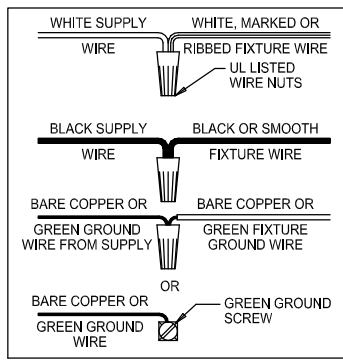

CAUTION: Read instructions carefully and turn electricity off at main circuit breaker panel before beginning installation.

500085

*****
WARNING - If any Special Control Devices are used with this Fixture, Follow the Instructions Carefully to assure full compliance with N.E.C. requirements. If there are any questions, contact a Qualified Electrical Contractor.

WARNING - This product contains chemicals known to the State of California to cause cancer, birth defects and /or other reproductive harm. Thoroughly wash hands after installing, handling, cleaning, or otherwise touching this product.

CAUTION - All glass is fragile, use care when handling Glass component(s) and or Lamp(s).

*****

CANOPY MOUNTING & WIRE CONNECTION ASSEMBLY STEPS:

ADJUST HEIGHT WITH "D"
N ⌘ → A (TO LOCK)
RÉGLEZ LA HAUTEUR AVEC "D"
N ⌘ → A (À VERROUILLER)
AJUSTA LA ALTURA CON "D"
N ⌘ → A (APRETAR)

**B,C,F & T
(NOT FURNISHED)
(NON FOURNIE)
(NO INCLUIDA)**

1. D,E → A
2. B,A → C
3. N,P,H → D (TO LOCK) (À VERROUILLER)
4. P → H (APRETAR)
5. F → M
6. L → M
7. J,K → L
8. L → H
9. F → L,K,J,H,D
10. F → G
11. J,K → H
12. Q → R
13. U → V,T
14. Q,R → V
15. W,R → Q
16. S → V
17. V → M