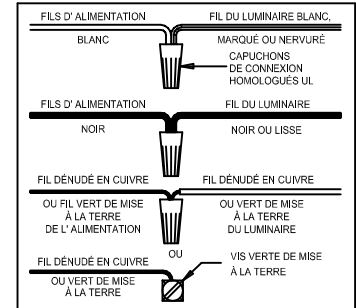

Instructions d'Assemblage et Installation

MISE EN GARDE: Lire les instructions avec soin et couper le courant au disjoncteur central avant de commencer l'installation.

AVERTISSEMENT - S'il y a d'autres mécanismes régulateurs qui s'emploient avec ce dispositif, suivre soigneusement les instructions pour satisfaire aux exigences NEC. Si vous avez des questions, consulter un électricien qualifié.

AVERTISSEMENT - Ce produit contient des composants chimiques qui selon L'état de Californie provoquent un cancer, des infirmités de naissance et (ou) du mal au système reproductif. Il faut laver les mains soigneusement après avoir installé, manipulé, nettoyé, ou autrement touché ce produit.

MISE EN GARDE - Le verre est toujours fragile; maniez le(s) composant(s) et/ou l' (les) ampoule(s) avec prudence.