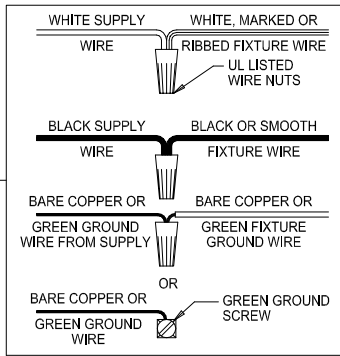

CAUTION: Read instructions carefully and turn electricity off at main circuit breaker panel before beginning installation.

300100

*****

WARNING - If any Special Control Devices are used with this Fixture, Follow the Instructions Carefully to assure full compliance with N.E.C. requirements. If there are any questions, contact a Qualified Electrical Contractor.

WARNING - This product contains chemicals known to the State of California to cause cancer, birth defects and /or other reproductive harm. Thoroughly wash hands after installing, handling, cleaning, or otherwise touching this product.
CAUTION - All glass is fragile, use care when handling Glass component(s) and or Lamp(s).

*****

CANOPY MOUNTING & WIRE CONNECTION ASSEMBLY STEPS:

1. D,E → A
2. Q → D
3. B,A → C
4. F → G
5. H,J → D