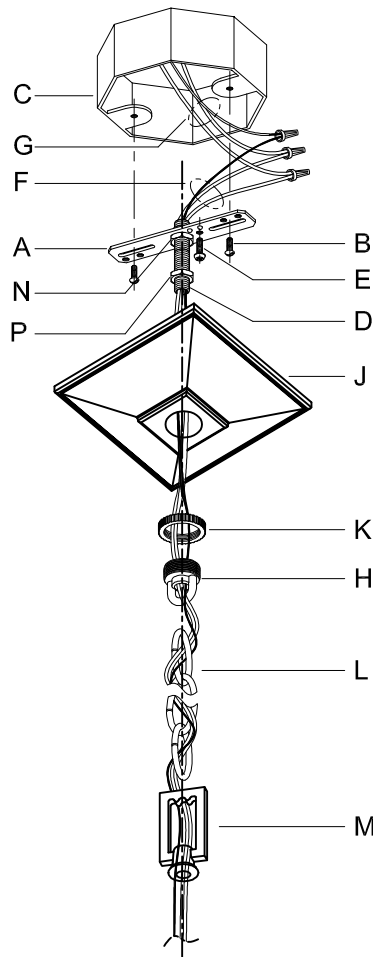

CAUTION: Read instructions carefully and turn electricity off at main circuit breaker panel before beginning installation.

500126

*****
WARNING - If any Special Control Devices are used with this Fixture, Follow the Instructions Carefully to assure full compliance with N.E.C. requirements. If there are any questions, contact a Qualified Electrical Contractor.

WARNING - This product contains chemicals known to the State of California to cause cancer, birth defects and /or other reproductive harm. Thoroughly wash hands after installing, handling, cleaning, or otherwise touching this product.

CAUTION - All glass is fragile, use care when handling Glass component(s) and or Lamp(s).
*****

CANOPY MOUNTING & WIRE CONNECTION ASSEMBLY STEPS:

ADJUST HEIGHT WITH "D"
N → A (TO LOCK)
RÉGLEZ LA HAUTEUR AVEC "D"
N → A (À VERROUILLER)
AJUSTA LA ALTURA CON "D"
N → A (APRETAR)

1. D,E → A
2. B,A → C
3. N,P,H → D
4. P → H (TO LOCK) (À VERROUILLER) (APRETAR)
5. F → M
6. L → M
7. J,K → L
8. L → H
9. F → L,K,J,H,D
10. F → G
11. J,K → H

FIXTURE ASSEMBLY STEPS:

1. T,R → Q
2. AA,Z,Y → X,W,U,V,T
3. CC,BB → T
4. EE,DD → T
5. GG → HH

B, C, G & FF
(NOT FURNISHED)
(NON FOURNIE)
(NO INCLUIDA)