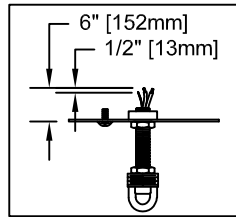

CAUTION - All glass is fragile, use care when handling Glass component(s) and or Lamp(s).

CANOPY MOUNTING & WIRE CONNECTION ASSEMBLY STEPS:

ADJUST HEIGHT WITH "D"
 N → A (TO LOCK)
 RÉGLEZ LA HAUTEUR AVEC "D"
 N → A (À VERROUILLER)
 AJUSTA LA ALTURA CON "D"
 N → A (APRETAR)