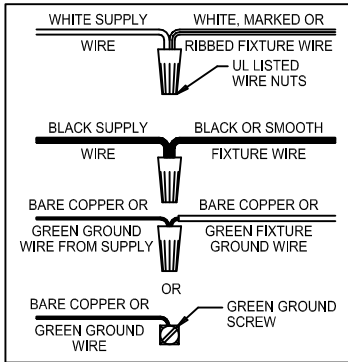

CAUTION: Read instructions carefully and turn electricity off at main circuit breaker panel before beginning installation.

500126

WARNING - If any Special Control Devices are used with this Fixture, Follow the Instructions Carefully to assure full compliance with N.E.C. requirements. If there are any questions, contact a Qualified Electrical Contractor.

CAUTION - All glass is fragile, use care when handling Glass component(s) and or Lamp(s).

CANOPY MOUNTING & WIRE CONNECTION ASSEMBLY STEPS:

ADJUST HEIGHT WITH "D"
 N → A (TO LOCK)
 RÉGLEZ LA HAUTEUR AVEC "D"
 N → A (À VERROUILLER)
 AJUSTA LA ALTURA CON "D"
 N → A (APRETAR)