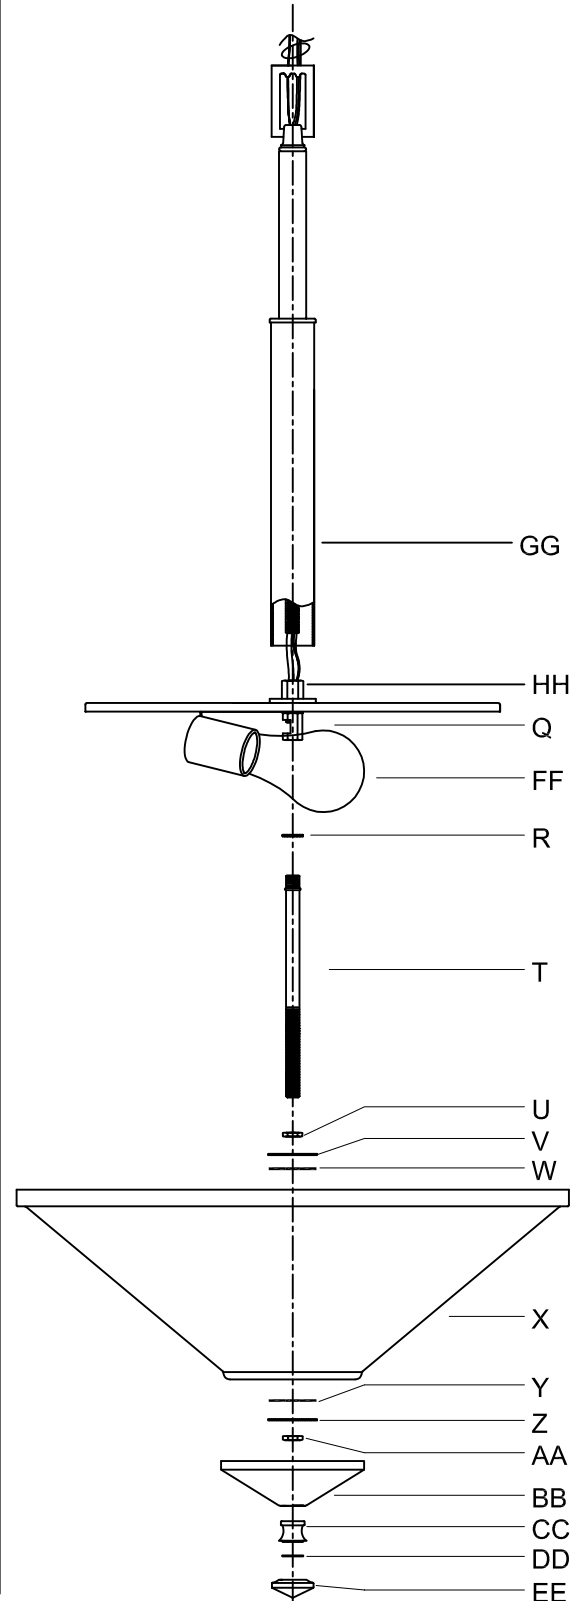

CAUTION: Read instructions carefully and turn electricity off at main circuit breaker panel before beginning installation.

500126

*****
WARNING - If any Special Control Devices are used with this Fixture, Follow the Instructions Carefully to assure full compliance with N.E.C. requirements. If there are any questions, contact a Qualified Electrical Contractor.

WARNING - This product contains chemicals known to the State of California to cause cancer, birth defects and /or other reproductive harm. Thoroughly wash hands after installing, handling, cleaning, or otherwise touching this product.

CAUTION - All glass is fragile, use care when handling Glass component(s) and or Lamp(s).
*****

CANOPY MOUNTING & WIRE CONNECTION ASSEMBLY STEPS:

ADJUST HEIGHT WITH "D"
N → A (TO LOCK)
RÉGLEZ LA HAUTEUR AVEC "D"
N → A (À VERROUILLER)
AJUSTA LA ALTURA CON "D"
N → A (APRETAR)

1. D,E → A
2. B,A → C
3. N,P,H → D
4. P → H (TO LOCK) (À VERROUILLER) (APRETAR)
5. F → M
6. L → M
7. J,K → L
8. L → H
9. F → L,K,J,H,D
10. F → G
11. J,K → H

FIXTURE ASSEMBLY STEPS:

1. T,R → Q
2. AA,Z,Y → X,W,U,V,T
3. CC,BB → T
4. EE,DD → T
5. GG → HH

B, C, G & FF
(NOT FURNISHED)
(NON FOURNIE)
(NO INCLUIDA)