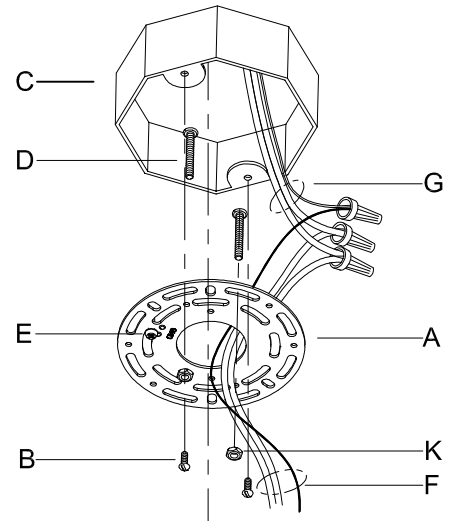

CAUTION - All glass is fragile, use care when handling Glass component(s) and or Lamp(s).

CANOPY MOUNTING & WIRE CONNECTION ASSEMBLY STEPS:

ADJUST HEIGHT WITH "D"
 N → A (TO LOCK)

RÉGLEZ LA HAUTEUR AVEC "D"
 N → A (À VERROUILLER)

AJUSTA LA ALTURA CON "D"
 N → A (APRETAR)

C,B,G & M
 (NOT FURNISHED)
 (NON FOURNIE)
 (NO INCLUIDA)

1. D,E → A
2. K → D
3. B,A → C
4. F → A
5. F → P,H
6. F → G
7. H,J → D
8. Q,P,N → L
9. R → Q
10. X,W,V,U → T,S,Q
11. Z,Y → Q
12. BB,AA → Q