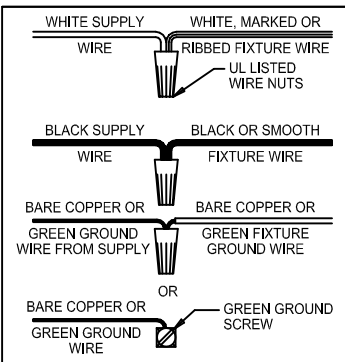

CAUTION: Read instructions carefully and turn electricity off at main circuit breaker panel before beginning installation.

350107

WARNING - If any Special Control Devices are used with this Fixture, Follow the Instructions Carefully to assure full compliance with N.E.C. requirements. If there are any questions, contact a Qualified Electrical Contractor.

CAUTION - All glass is fragile, use care when handling Glass component(s) and or Lamp(s).

CANOPY MOUNTING & WIRE CONNECTION ASSEMBLY STEPS:

ADJUST HEIGHT WITH "D"
 N → A (TO LOCK)

RÉGLEZ LA HAUTEUR AVEC "D"
 N → A (À VERROUILLER)