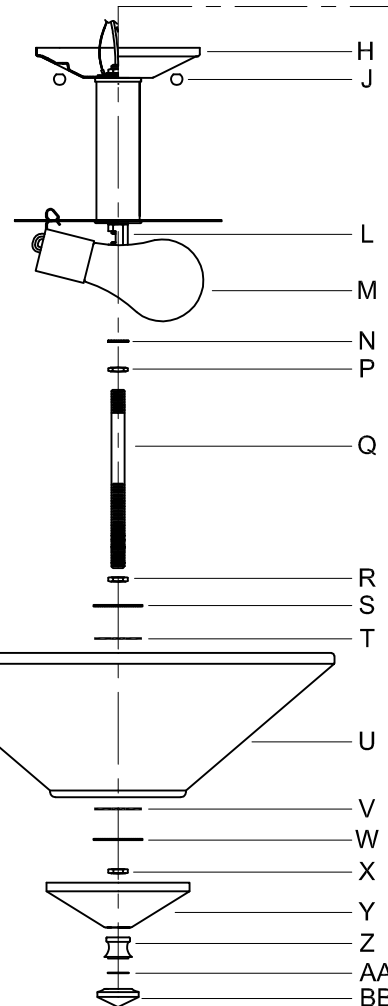

CAUTION - All glass is fragile, use care when handling Glass component(s) and or Lamp(s).

CANOPY MOUNTING & WIRE CONNECTION ASSEMBLY STEPS:

ADJUST HEIGHT WITH "D"
 N → A (TO LOCK)

RÉGLEZ LA HAUTEUR AVEC "D"
 N → A (À VERROUILLER)

AJUSTA LA ALTURA CON "D"
 N → A (APRETAR)

C,B,G & M
 (NOT FURNISHED)
 (NON FOURNIE)
 (NO INCLUIDA)

1. D,E → A
2. K → D
3. B,A → C
4. F → A
5. F → P,H
6. F → G
7. H,J → D
8. Q,P,N → L
9. R → Q
10. X,W,V,U → T,S,Q
11. Z,Y → Q
12. BB,AA → Q