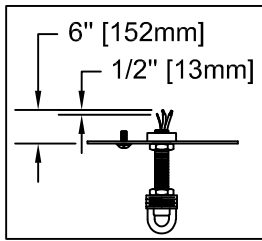

CAUTION - All glass is fragile, use care when handling Glass component(s) and or Lamp(s).

CANOPY MOUNTING & WIRE CONNECTION ASSEMBLY STEPS:

ADJUST HEIGHT WITH "D"
 N → A (TO LOCK)

RÉGLEZ LA HAUTEUR AVEC "D"
 N → A (À VERROUILLER)