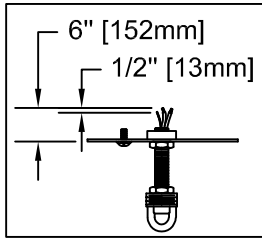

CAUTION: Read instructions carefully and turn electricity off at main circuit breaker panel before beginning installation.

350107

WARNING - If any Special Control Devices are used with this Fixture, Follow the Instructions Carefully to assure full compliance with N.E.C. requirements. If there are any questions, contact a Qualified Electrical Contractor.

CAUTION - All glass is fragile, use care when handling Glass component(s) and or Lamp(s).

CANOPY MOUNTING & WIRE CONNECTION ASSEMBLY STEPS:

**C,B,G & M
 (NOT FURNISHED)
 (NON FOURNIE)
 (NO INCLUIDA)**

1. D,E → A
2. K → D
3. B,A → C
4. F → A
5. F → P,H
6. F → G
7. H,J → D
8. Q,N → L
9. R → Q
10. X,W,V,U → T,S,Q
11. Z,Y → Q
12. BB,AA → Q