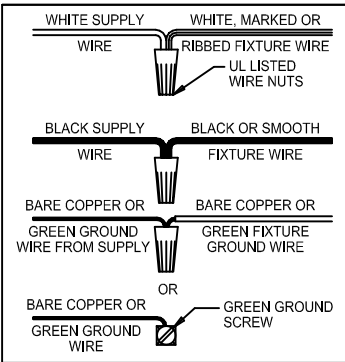

CAUTION: Read instructions carefully and turn electricity off at main circuit breaker panel before beginning installation.

350107

WARNING - If any Special Control Devices are used with this Fixture, Follow the Instructions Carefully to assure full compliance with N.E.C. requirements. If there are any questions, contact a Qualified Electrical Contractor.

CAUTION - All glass is fragile, use care when handling Glass component(s) and or Lamp(s).

CANOPY MOUNTING & WIRE CONNECTION ASSEMBLY STEPS:

**C,B,G & M
 (NOT FURNISHED)
 (NON FOURNIE)
 (NO INCLUIDA)**

1. D,E → A
2. K → D
3. B,A → C
4. F → A
5. F → P,H
6. F → G
7. H,J → D
8. Q,N → L
9. R → Q
10. X,W,V,U → T,S,Q
11. Z,Y → Q
12. BB,AA → Q