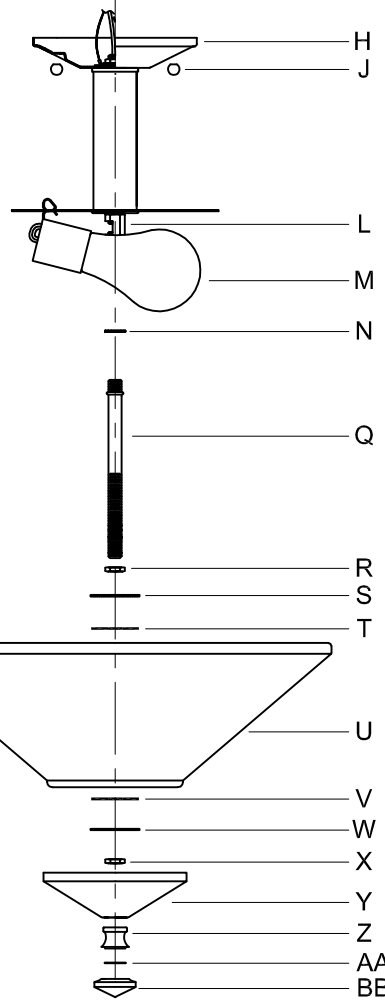

CAUTION: Read instructions carefully and turn electricity off at main circuit breaker panel before beginning installation.

350107

WARNING - If any Special Control Devices are used with this Fixture, Follow the Instructions Carefully to assure full compliance with N.E.C. requirements. If there are any questions, contact a Qualified Electrical Contractor.

CAUTION - All glass is fragile, use care when handling Glass component(s) and or Lamp(s).

CANOPY MOUNTING & WIRE CONNECTION ASSEMBLY STEPS:

**C,B,G & M
 (NOT FURNISHED)
 (NON FOURNIE)
 (NO INCLUIDA)**

1. D,E → A
2. K → D
3. B,A → C
4. F → A
5. F → P,H
6. F → G
7. H,J → D
8. Q,N → L
9. R → Q
10. X,W,V,U → T,S,Q
11. Z,Y → Q
12. BB,AA → Q