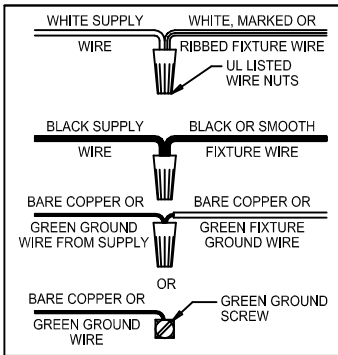

CAUTION: Read instructions carefully and turn electricity off at main circuit breaker panel before beginning installation.

400148,400149

WARNING - If any Special Control Devices are used with this Fixture, Follow the Instructions Carefully to assure full compliance with N.E.C. requirements. If there are any questions, contact a Qualified Electrical Contractor.

CAUTION - All glass is fragile, use care when handling Glass component(s) and or Lamp(s).

CANOPY MOUNTING & WIRE CONNECTION ASSEMBLY STEPS:

1. D,E → A
2. K → D
3. B,A → C
4. F → L
5. L,P → T
6. P → Q
7. F → P,T,L
8. F → G
9. H,J → D
10. P → Q,R
11. U → S