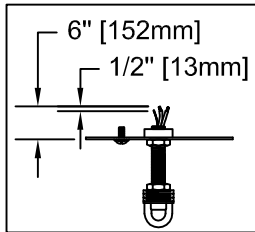

CAUTION - All glass is fragile, use care when handling Glass component(s) and or Lamp(s).

CANOPY MOUNTING & WIRE CONNECTION ASSEMBLY STEPS:

1. D,E → A
2. K → D
3. B,A → C
4. F → L
5. L,P → T
6. P → Q
7. F → P,T,L
8. F → G
9. H,J → D
10. P → Q,R
11. U → S