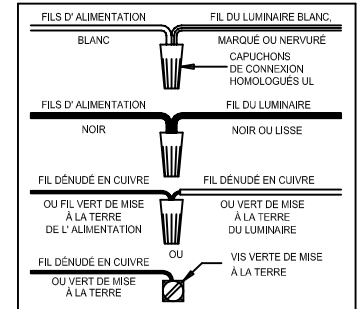

Instructions d'Assemblage et Installation

MISE EN GARDE: Lire les instructions avec soin et couper le courant au disjoncteur central avant de commencer l'installation.

*****

AVERTISSEMENT - S'il y a d'autres mécanismes régulateurs qui s'emploient avec ce dispositif, suivre soigneusement les instructions pour satisfaire aux exigences NEC. Si vous avez des questions, consulter un électricien qualifié.

AVERTISSEMENT - Ce produit contient des composants chimiques qui selon L'état de Californie provoquent un cancer, des infirmités de naissance et (ou) du mal au système reproductif. Il faut laver les mains soigneusement après avoir installé, manipulé, nettoyé, ou autrement touché ce produit.

MISE EN GARDE - Le verre est toujours fragile; maniez le(s) composant(s) et/ou l' (les) ampoule(s) avec prudence.

*****