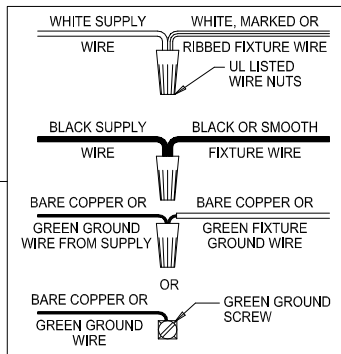

CAUTION: Read instructions carefully and turn electricity off at main circuit breaker panel before beginning installation.

560107, 560109

WARNING - If any Special Control Devices are used with this Fixture, Follow the Instructions Carefully to assure full compliance with N.E.C. requirements. If there are any questions, contact a Qualified Electrical Contractor.

CANOPY MOUNTING & WIRE CONNECTION ASSEMBLY STEPS:

1. E → A
2. A → C
3. Ø (0.375)(8.0mm) → 
4. Ø (0.375)(8.0mm) → 
5. Ø (0.375)(8.0mm) → L
6. D, A → C
7. K, A → L
8. H → A
9. F → G 
10. J, H → A

D, C & G
 (NOT FURNISHED)
 (NON FOURNIE)
 (NO INCLUIDA)