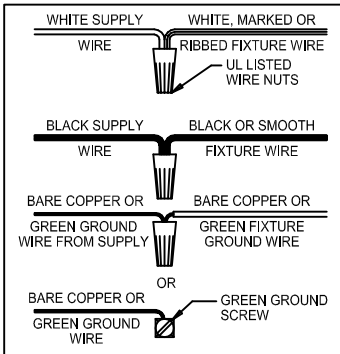

CAUTION: Read instructions carefully and turn electricity off at main circuit breaker panel before beginning installation.

400135

*****

WARNING - If any Special Control Devices are used with this Fixture, Follow the Instructions Carefully to assure full compliance with N.E.C. requirements. If there are any questions, contact a Qualified Electrical Contractor.

WARNING - This product contains chemicals known to the State of California to cause cancer, birth defects and /or other reproductive harm. Thoroughly wash hands after installing, handling, cleaning, or otherwise touching this product.
CAUTION - All glass is fragile, use care when handling Glass component(s) and or Lamp(s).

*****

ASSEMBLY STEPS:

MODE D'ASSEMBLAGE:

PASOS PARA ENSAMBLAR:

1. #29 (Ø.136) (3.5mm)
2. → C
3. T,U,V → C
4. D,E → A
5. B,A → C
6. W → D
7. L → M,K, J, O
8. F → L,K,H
9. F → G
10. H,J → D
11. P → Q
12. R,Q → N
13. S → N

B,C,G & S
(NOT FURNISHED)
(NON FOURNIE)
(NO INCLUIDA)