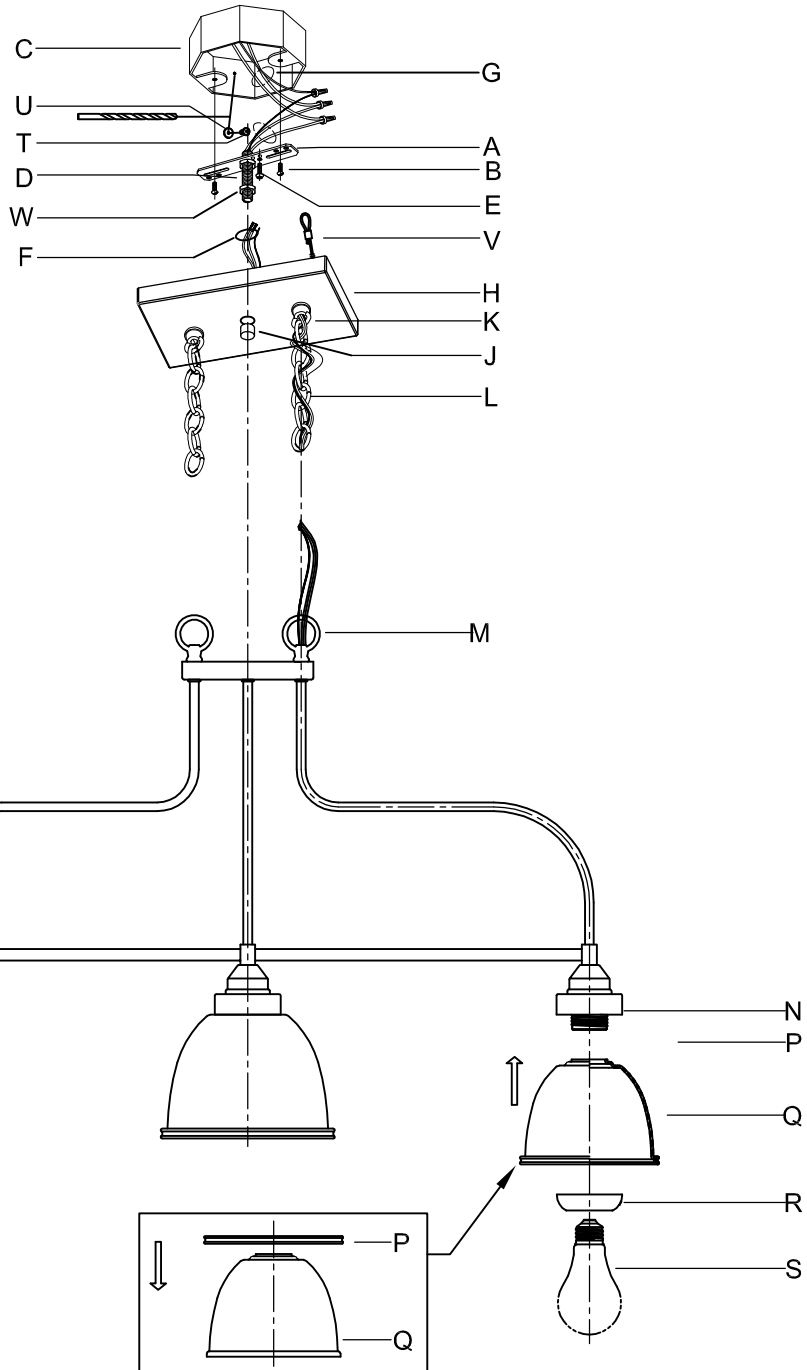

CAUTION: Read instructions carefully and turn electricity off at main circuit breaker panel before beginning installation.

400135

WARNING - If any Special Control Devices are used with this Fixture, Follow the Instructions Carefully to assure full compliance with N.E.C. requirements. If there are any questions, contact a Qualified Electrical Contractor.

ASSEMBLY STEPS:

MODE D'ASSEMBLAGE:

PASOS PARA ENSAMBLAR:

1. #29 (Ø.136) (3.5mm)
2.  → C
3. T,U,V → C
4. D,E → A
5. B,A → C
6. W → D
7. L → M,K, J, O
8. F → L,K,H
9. F → G 
10. H,J → D
11. P → Q
12. R,Q → N
13. S → N