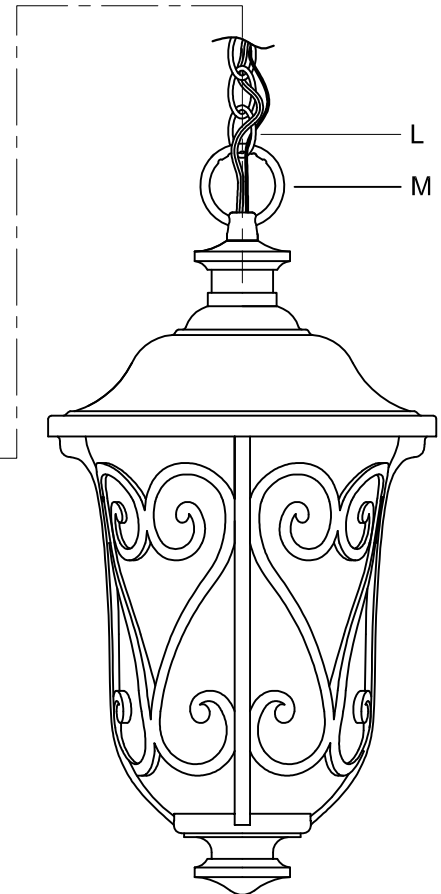

CAUTION: Read instructions carefully and turn electricity off at main circuit breaker panel before beginning installation.

550037

WARNING - If any Special Control Devices are used with this Fixture, Follow the Instructions Carefully to assure full compliance with N.E.C. requirements. If there are any questions, contact a Qualified Electrical Contractor.

CAUTION - All glass is fragile, use care when handling Glass component(s) and or Lamp(s).

CANOPY MOUNTING & WIRE CONNECTION ASSEMBLY STEPS:

FIXTURE ASSEMBLY STEPS:

1. D,E → A
2. B,A → C
3. N,P → D
4. H,K,J → D
5. P → H (TO LOCK) (À VERROUILLER)
6. F → M (APRETAR)
7. L → M
8. J,K → L
9. L → H