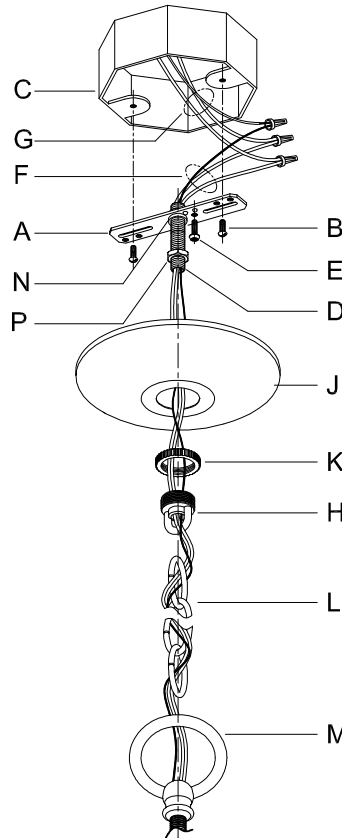

CAUTION: Read instructions carefully and turn electricity off at main circuit breaker panel before beginning installation.

550037

WARNING - If any Special Control Devices are used with this Fixture, Follow the Instructions Carefully to assure full compliance with N.E.C. requirements. If there are any questions, contact a Qualified Electrical Contractor.

CAUTION - All glass is fragile, use care when handling Glass component(s) and or Lamp(s).

CANOPY MOUNTING & WIRE CONNECTION ASSEMBLY STEPS:

FIXTURE ASSEMBLY STEPS:

1. D,E → A
2. B,A → C
3. N,P → D
4. H,K,J → D
5. P → H (TO LOCK) (À VERROUILLER)
6. F → M (APRETAR)
7. L → M
8. J,K → L
9. L → H