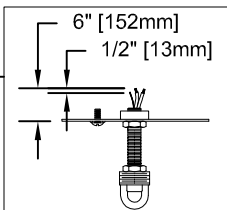

10. F → L,K,J,H,D
11. F → G
12. J,K → H

ADJUST HEIGHT WITH "D"
N → A (TO LOCK)
RÉGLEZ LA HAUTEUR AVEC "D"
N → A (À VERROUILLER)
AJUSTA LA ALTURA CON "D"
N → A (APRETAR)