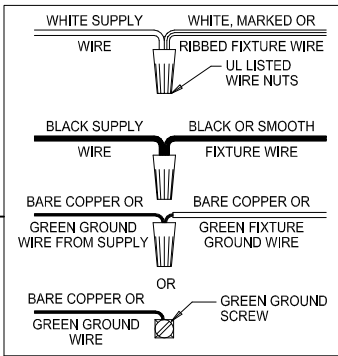

10. F → L,K,J,H,D
11. F → G
12. J,K → H

ADJUST HEIGHT WITH "D"
N → A (TO LOCK)
RÉGLEZ LA HAUTEUR AVEC "D"
N → A (À VERROUILLER)
AJUSTA LA ALTURA CON "D"
N → A (APRETAR)