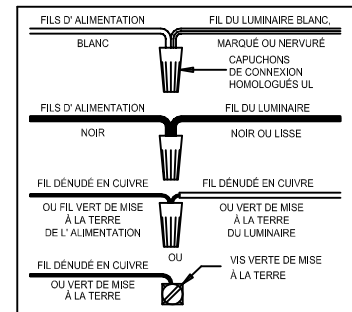

Instructions d'Assemblage et Installation

MISE EN GARDE: Lire les instructions avec soin et couper le courant au disjoncteur central avant de commencer l'installation.

*****
AVERTISSEMENT - S'il y a d'autres mécanismes régulateurs qui s'emploient avec ce dispositif, suivre soigneusement les instructions pour satisfaire aux exigences NEC. Si vous avez des questions, consulter un électricien qualifié.

AVERTISSEMENT - Ce produit contient des composants chimiques qui selon L'état de Californie provoquent un cancer, des infirmités de naissance et (ou) du mal au système reproductif. Il faut laver les mains soigneusement après avoir installé, manipulé, nettoyé, ou autrement touché ce produit.

MISE EN GARDE - Le verre est toujours fragile; maniez le(s) composant(s) et/ou l' (les) ampoule(s) avec prudence.

*****