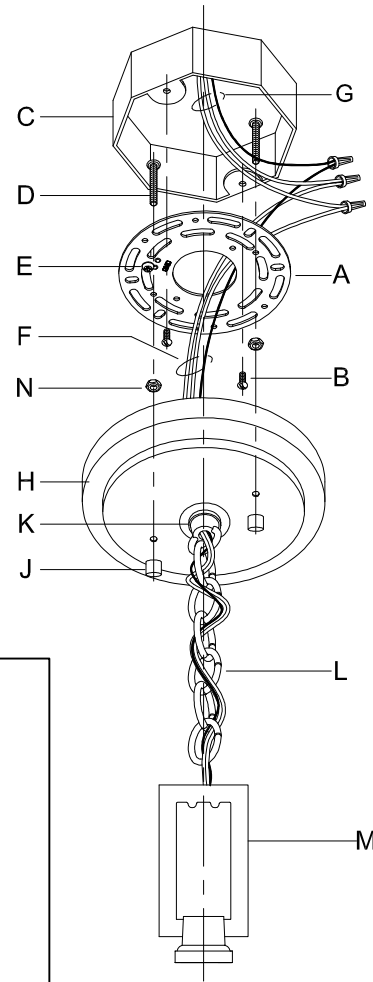

CAUTION: Read instructions carefully and turn electricity off at main circuit breaker panel before beginning installation.

550045

WARNING - If any Special Control Devices are used with this Fixture, Follow the Instructions Carefully to assure full compliance with N.E.C. requirements. If there are any questions, contact a Qualified Electrical Contractor.

CANOPY MOUNTING & WIRE CONNECTION ASSEMBLY STEPS:

1. D,E → A
2. N → D
3. B,A → C
4. L → M,K
5. F → L,K,H
6. F → G
7. H,J → D

B, C, G & R
(NOT FURNISHED)
(NON FOURNIE)
(NO INCLUIDA)

FIXTURE ASSEMBLY STEPS:

1. F → M
2. M → P
3. R → Q
4. X,Y,Z,U → V
5. E,H,V → K

Instructions d'Assemblage et Installation

MISE EN GARDE: Lire les instructions avec soin et couper le courant au disjoncteur central avant de commencer l'installation.