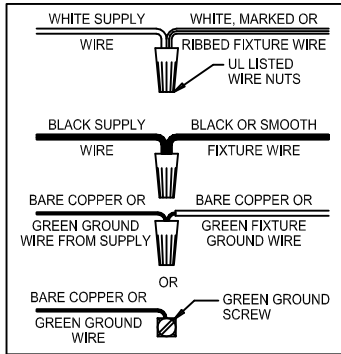

CAUTION: Read instructions carefully and turn electricity off at main circuit breaker panel before beginning installation.

550045

WARNING - If any Special Control Devices are used with this Fixture, Follow the Instructions Carefully to assure full compliance with N.E.C. requirements. If there are any questions, contact a Qualified Electrical Contractor.

CANOPY MOUNTING & WIRE CONNECTION ASSEMBLY STEPS:

1. D,E → A
2. N → D
3. B,A → C
4. L → M,K
5. F → L,K,H
6. F → G
7. H,J → D

B, C, G & R
(NOT FURNISHED)
(NON FOURNIE)
(NO INCLUIDA)

FIXTURE ASSEMBLY STEPS: