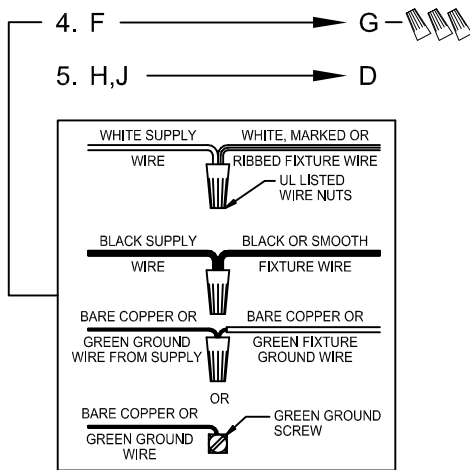

CAUTION: Read instructions carefully and turn electricity off at main circuit breaker panel before beginning installation.

710053

WARNING - If any Special Control Devices are used with this Fixture, Follow the Instructions Carefully to assure full compliance with N.E.C. requirements. If there are any questions, contact a Qualified Electrical Contractor.

CAUTION - All glass is fragile, use care when handling Glass component(s) and or Lamp(s).

CANOPY MOUNTING & WIRE CONNECTION ASSEMBLY STEPS:

1. D,E → A
2. Q → D
3. B,A → C
4. F → G
5. H,J → D

FIXTURE ASSEMBLY STEPS: