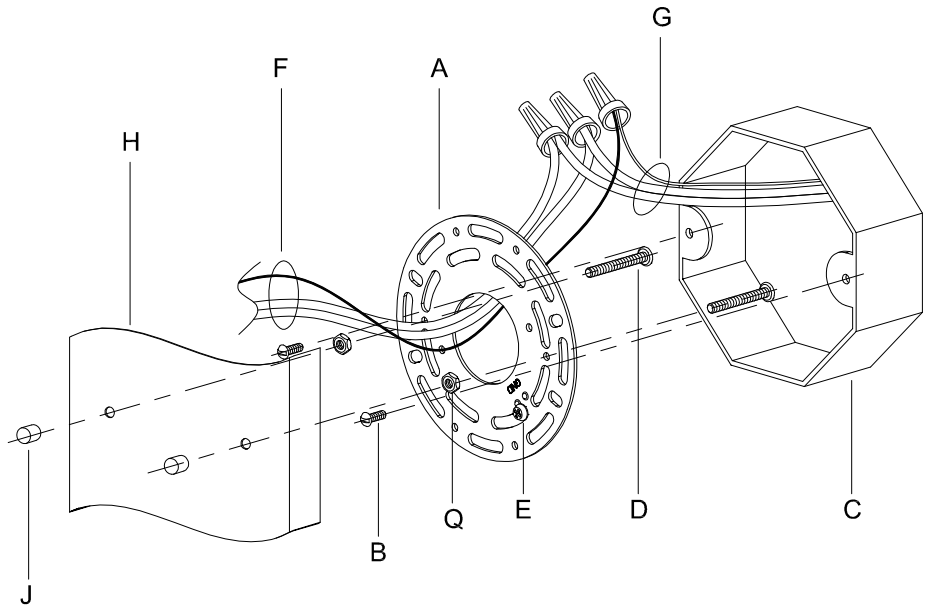

CAUTION: Read instructions carefully and turn electricity off at main circuit breaker panel before beginning installation.

710053

WARNING - If any Special Control Devices are used with this Fixture, Follow the Instructions Carefully to assure full compliance with N.E.C. requirements. If there are any questions, contact a Qualified Electrical Contractor.

CAUTION - All glass is fragile, use care when handling Glass component(s) and or Lamp(s).

CANOPY MOUNTING & WIRE CONNECTION ASSEMBLY STEPS:

1. D,E → A
2. Q → D
3. B,A → C
4. F → G
5. H,J → D

FIXTURE ASSEMBLY STEPS: