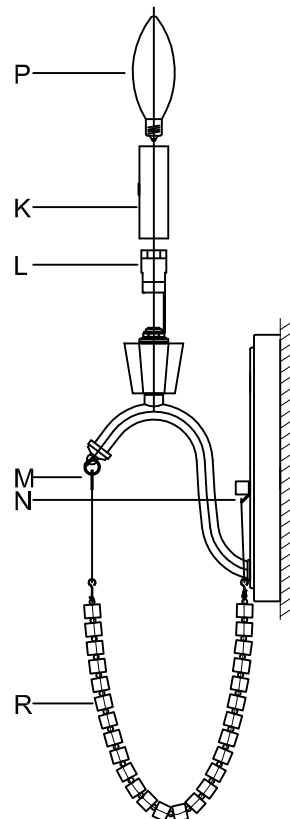

CAUTION: Read instructions carefully and turn electricity off at main circuit breaker panel before beginning installation.

710053

WARNING - If any Special Control Devices are used with this Fixture, Follow the Instructions Carefully to assure full compliance with N.E.C. requirements. If there are any questions, contact a Qualified Electrical Contractor.

CAUTION - All glass is fragile, use care when handling Glass component(s) and or Lamp(s).

CANOPY MOUNTING & WIRE CONNECTION ASSEMBLY STEPS:

1. D,E → A
2. Q → D
3. B,A → C
4. F → G
5. H,J → D

FIXTURE ASSEMBLY STEPS:

1. R → M,N
2. K → L
3. P → L

B, C, G & P
(NOT FURNISHED)
(NO INCLUIDA)
(NON FOURNIE)

Instructions d'Assemblage et Installation

MISE EN GARDE: Lire les instructions avec soin et couper le courant au disjoncteur central avant de commencer l'installation.