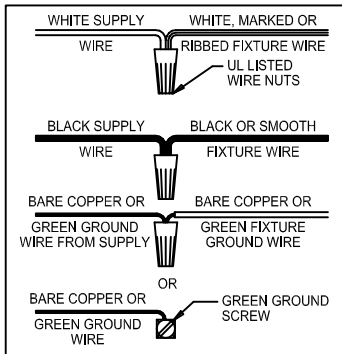

CAUTION: Read instructions carefully and turn electricity off at main circuit breaker panel before beginning installation.

400160

WARNING - If any Special Control Devices are used with this Fixture, Follow the Instructions Carefully to assure full compliance with N.E.C. requirements. If there are any questions, contact a Qualified Electrical Contractor.
WARNING - This product contains chemicals known to the State of California to cause cancer, birth defects and /or other reproductive harm. Thoroughly wash hands after installing, handling, cleaning, or otherwise touching this product.
CAUTION - All glass is fragile, use care when handling Glass component(s) and or Lamp(s).

CANOPY MOUNTING & WIRE CONNECTION ASSEMBLY STEPS:

ADJUST HEIGHT WITH "D"
 N ⚙️ → A (TO LOCK)
 RÉGLEZ LA HAUTEUR AVEC "D"
 N ⚙️ → A (À VERROUILLER)
 AJUSTA LA ALTURA CON "D"
 N ⚙️ → A (APRETAR)

**B, C, G & Q
 (NOT FURNISHED)
 (NON FOURNIE)
 (NO INCLUIDA)**