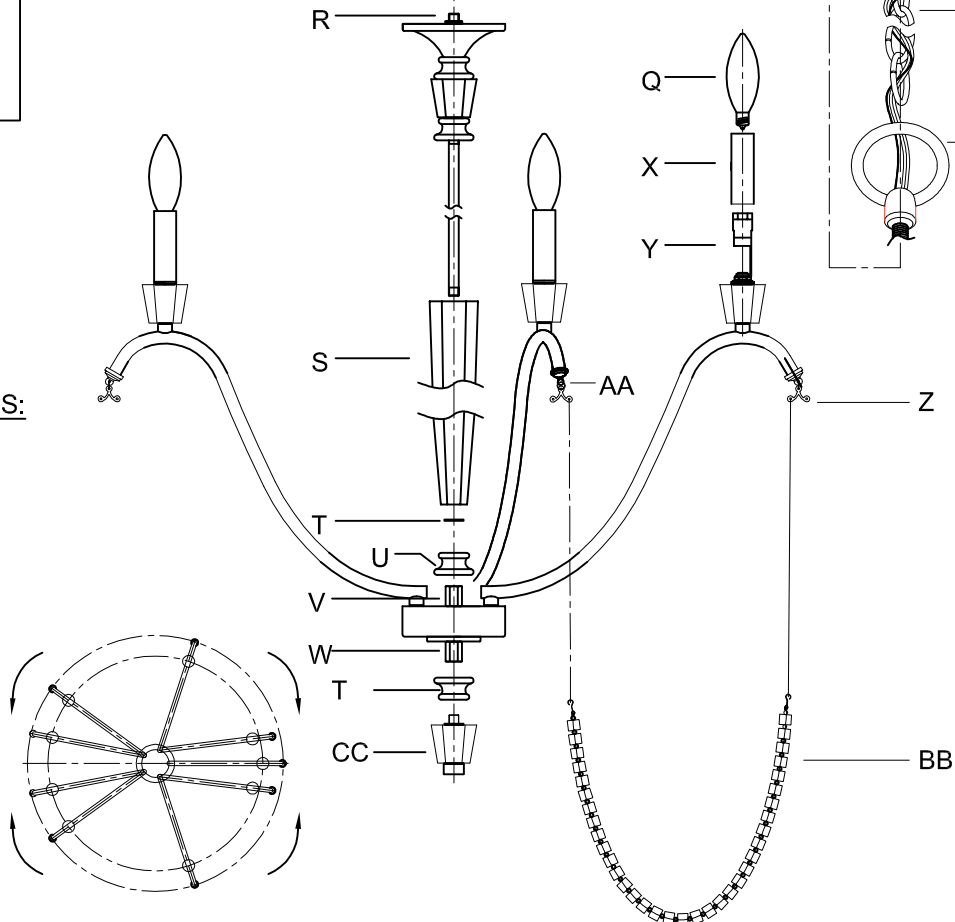

CAUTION: Read instructions carefully and turn electricity off at main circuit breaker panel before beginning installation.

400160

WARNING - If any Special Control Devices are used with this Fixture, Follow the Instructions Carefully to assure full compliance with N.E.C. requirements. If there are any questions, contact a Qualified Electrical Contractor.
WARNING - This product contains chemicals known to the State of California to cause cancer, birth defects and /or other reproductive harm. Thoroughly wash hands after installing, handling, cleaning, or otherwise touching this product.
CAUTION - All glass is fragile, use care when handling Glass component(s) and or Lamp(s).

CANOPY MOUNTING & WIRE CONNECTION ASSEMBLY STEPS:

ADJUST HEIGHT WITH "D"
 N ⚙️ → A (TO LOCK)
 RÉGLEZ LA HAUTEUR AVEC "D"
 N ⚙️ → A (À VERROUILLER)
 AJUSTA LA ALTURA CON "D"
 N ⚙️ → A (APRETAR)

**B, C, G & Q
 (NOT FURNISHED)
 (NON FOURNIE)
 (NO INCLUIDA)**

1. D,E → A
2. B,A → C
3. N,P,H → D
4. P → H (TO LOCK) (À VERROUILLER) (APRETAR)
5. F → M
6. L → M
7. J,K → L
8. L → H
9. F → L,K,J,H,D
10. F → G
11. J,K → H

FIXTURE ASSEMBLY STEPS:

1. R,S,T,U → V
2. M → R
3. CC,T → W
4. BB → AA,Z
5. X → Y
6. Q → Y